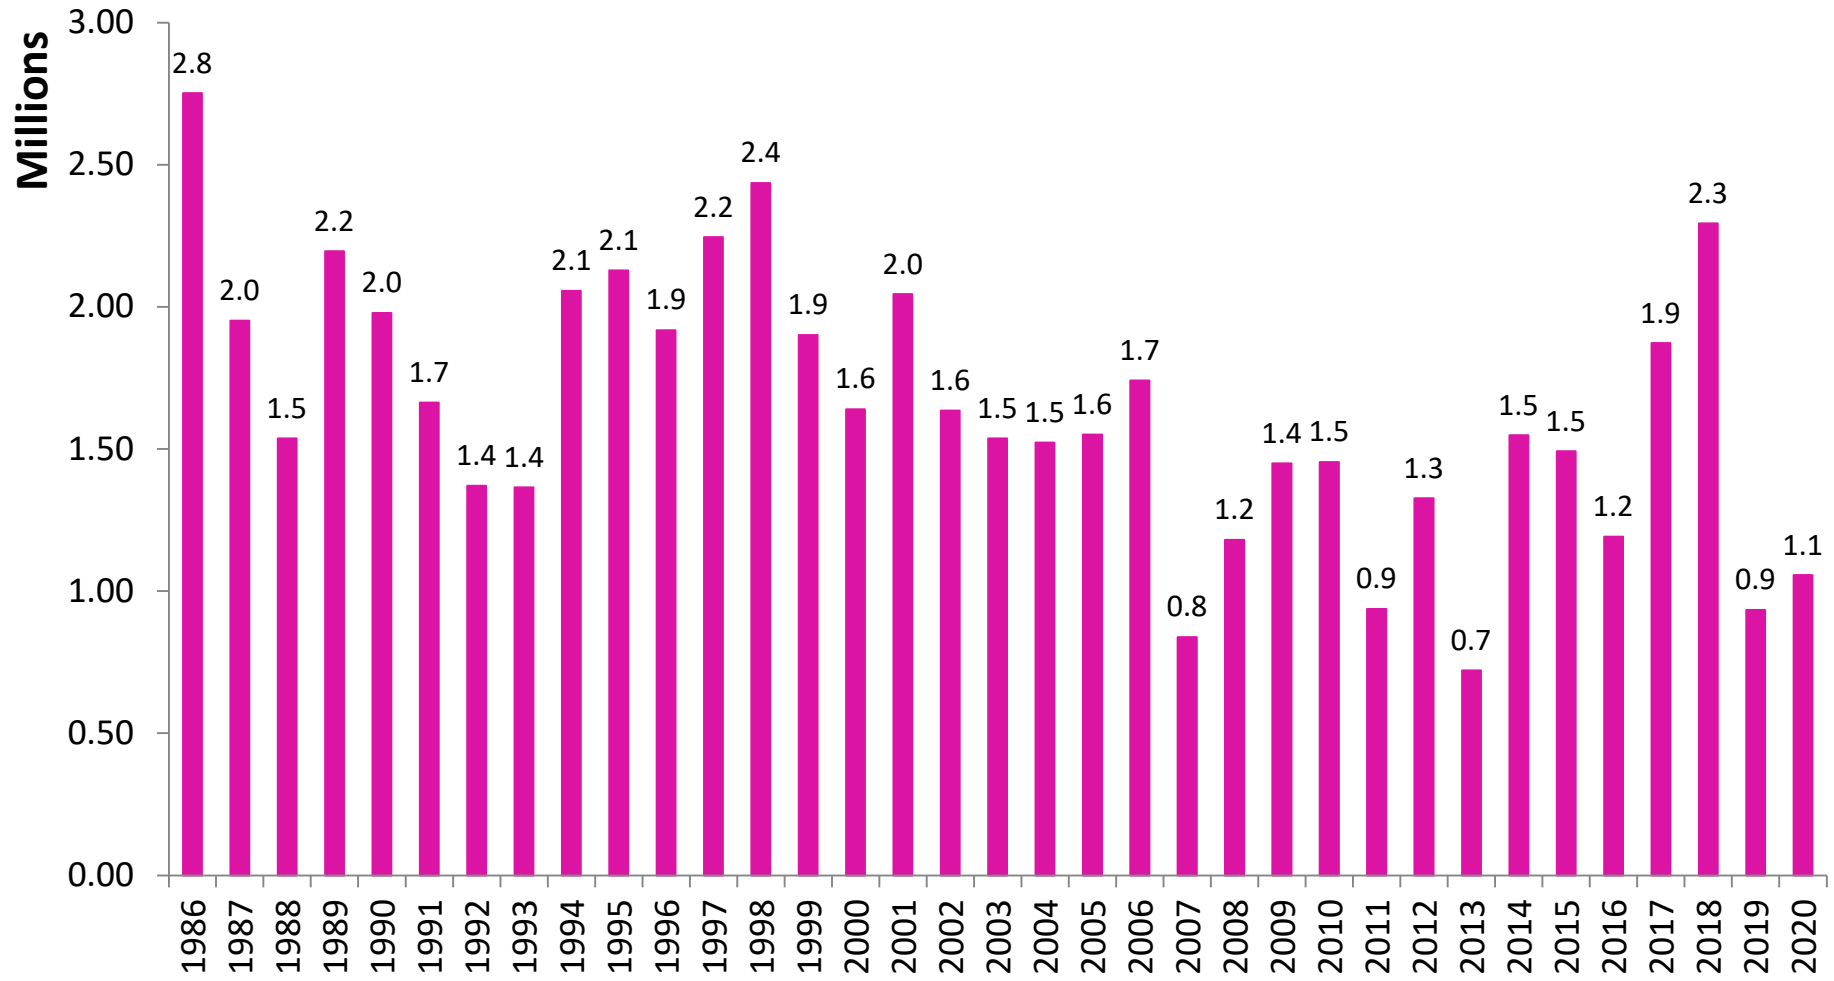

January Landings in Florida Were 14.2% Above Historical Averages

Florida Landings, January 1986-2020 (pounds, HLSO-weight)

January average for the 1986-2019 period = 1,873,428 pounds

February Landings in Florida Were 1.1% Above Historical Averages

Florida Landings, February 1986-2020 (pounds, HLSO-weight)

February average for the 1986-2019 period = 1,569,651 pounds

March Landings in Florida Were 36.4% Below Historical Averages

Florida Landings, March 1986-2020 (pounds, HLSO-weight)

March average for the 1986-2019 period = 1,659,178 pounds

April Landings (2019) in Florida Were 21.9% Below Historical Averages

Florida Landings, April 1986-2019 (pounds, HLSO-weight)

April average for the 1986-2018 period = 1,724,720 pounds

May Landings (2019) in Florida Were 6.2% Below Historical Averages

Florida Landings, May 1986-2019 (pounds, HLSO-weight)

May average for the 1986-2018 period = 1,967,840 pounds

June Landings (2019) in Florida Were 21.1% Below Historical Averages