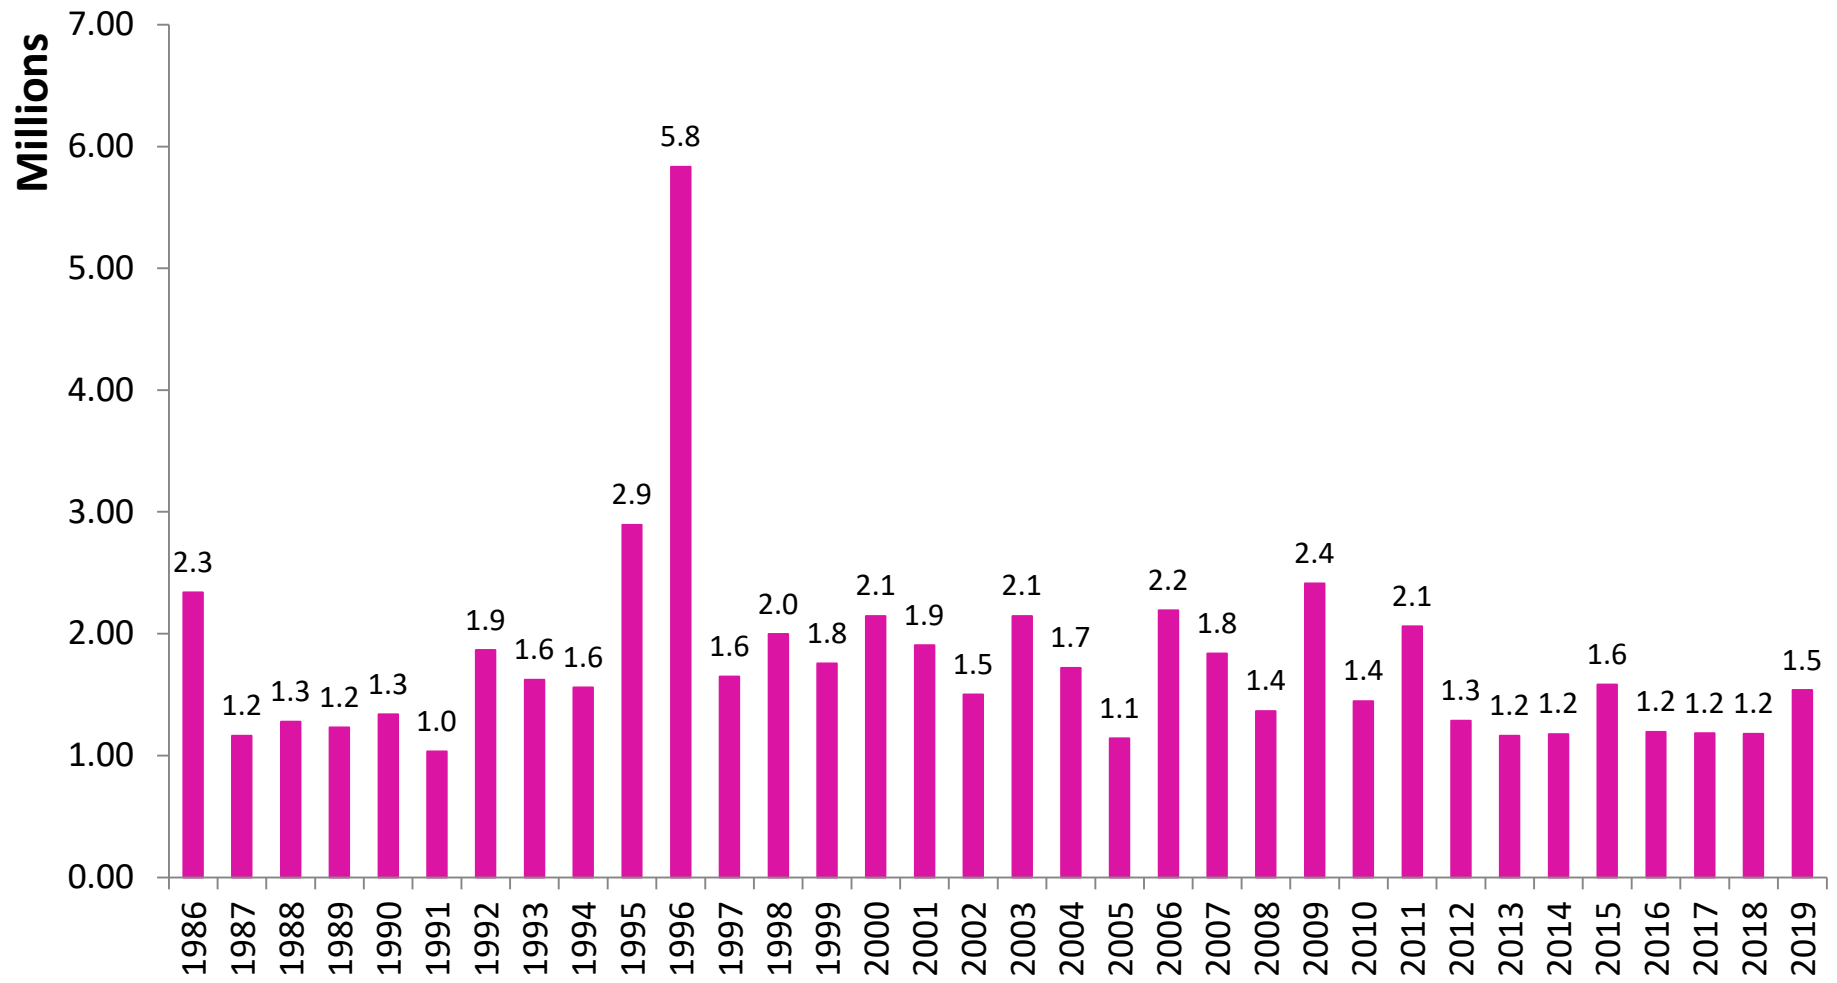

March average for the 1986-2019 period = 1,659,178 pounds

April Landings (2019) in Florida Were 21.9% Below Historical Averages

Florida Landings, April 1986-2019 (pounds, HLSO-weight)

April average for the 1986-2018 period = 1,724,720 pounds

May Landings (2019) in Florida Were 6.2% Below Historical Averages

Florida Landings, May 1986-2019 (pounds, HLSO-weight)

May average for the 1986-2018 period = 1,967,840 pounds

June Landings (2019) in Florida Were 21.1% Below Historical Averages

Florida Landings, June 1986-2019 (pounds, HLSO-weight)

June average for the 1986-2018 period = 2,224,198 pounds

July Landings (2019) in Florida Were 12.8% Below Historical Averages

Florida Landings, July 1986-2019 (pounds, HLSO-weight)

July average for the 1986-2018 period = 1,763,071 pounds

August Landings (2019) in Florida Were 14.4% Below Historical Averages

Florida Landings, August 1986-2019 (pounds, HLSO-weight)

August average for the 1986-2018 period = 2,043,741 pounds