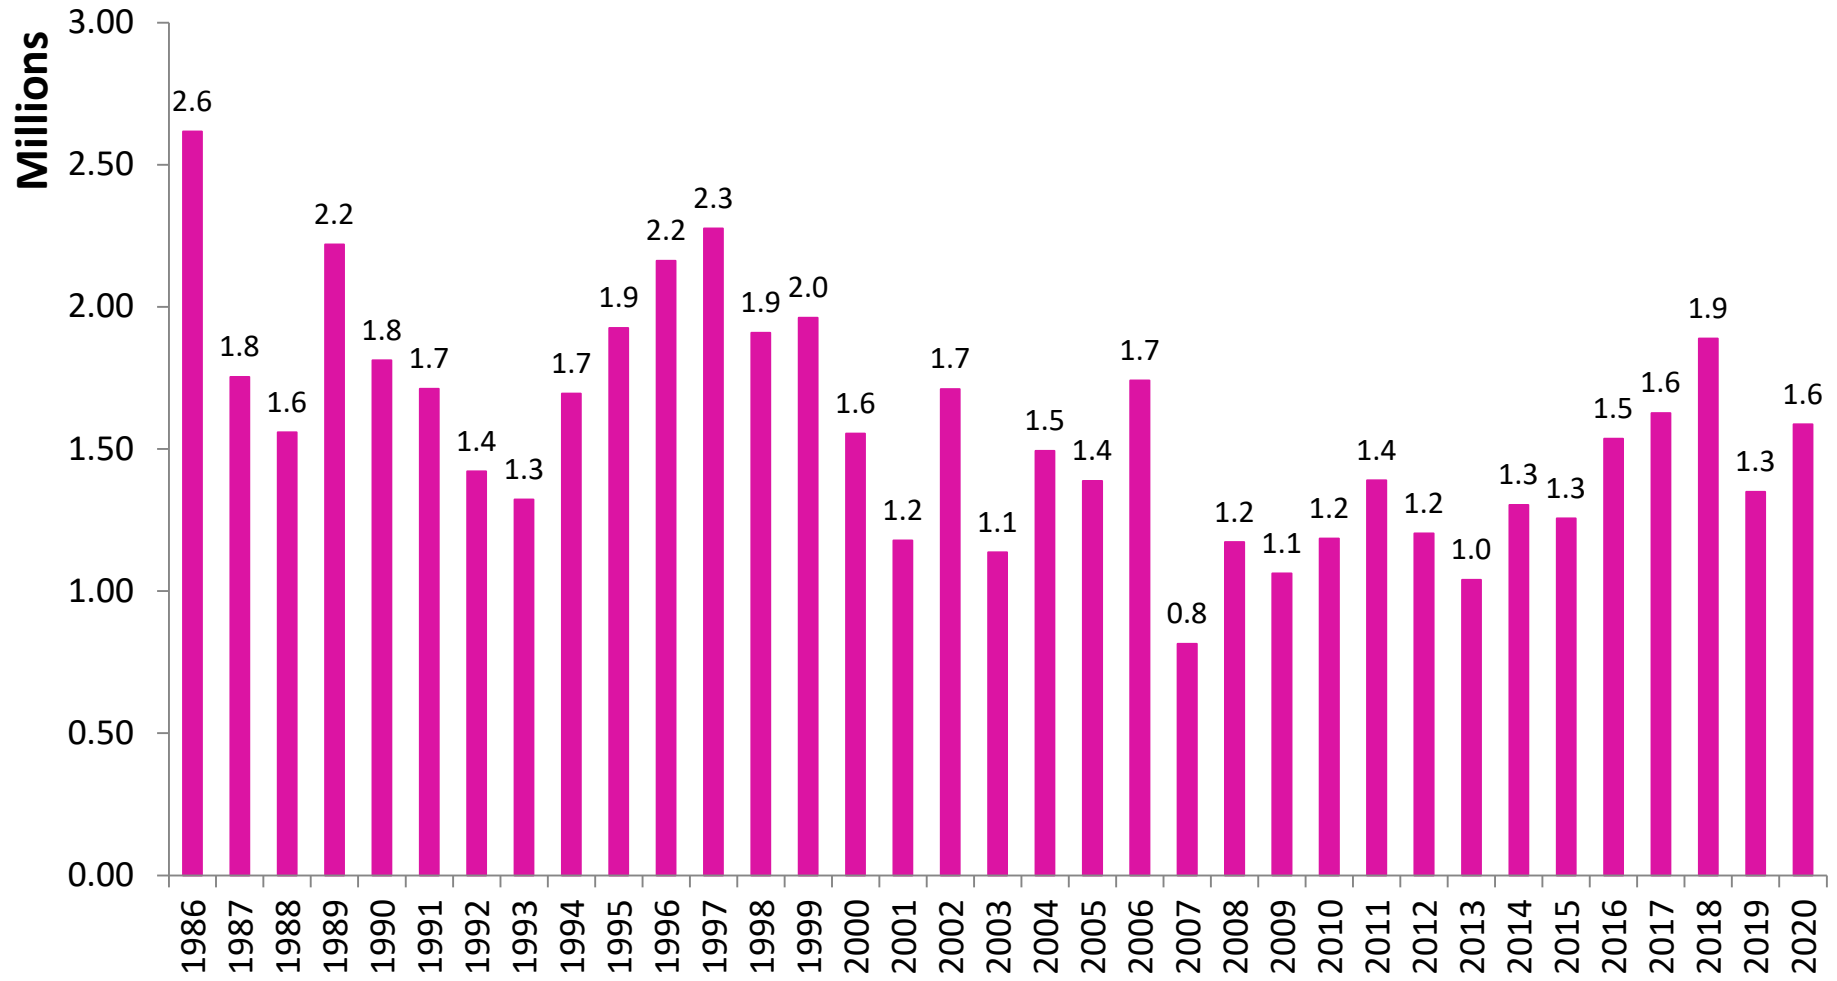

January Landings in Florida Were 14.2% Above Historical Averages

Florida Landings, January 1986-2020 (pounds, HLSO-weight)

January average for the 1986-2019 period = 1,873,428 pounds

February Landings in Florida Were 1.1% Above Historical Averages

Florida Landings, February 1986-2020 (pounds, HLSO-weight)

February average for the 1986-2019 period = 1,569,651 pounds

March Landings in Florida Were 36.4% Below Historical Averages

Florida Landings, March 1986-2020 (pounds, HLSO-weight)

March average for the 1986-2019 period = 1,659,178 pounds

April Landings (2019) in Florida Were 21.9% Below Historical Averages

Florida Landings, April 1986-2019 (pounds, HLSO-weight)

April average for the 1986-2018 period = 1,724,720 pounds

November average for the 1986-2018 period = 2,255,717 pounds

December Landings (2019) in Florida Were 13.0% Above Historical Averages

Florida Landings, December 1986-2019 (pounds, HLSO-weight)

December average for the 1986-2018 period = 2,252,703 pounds