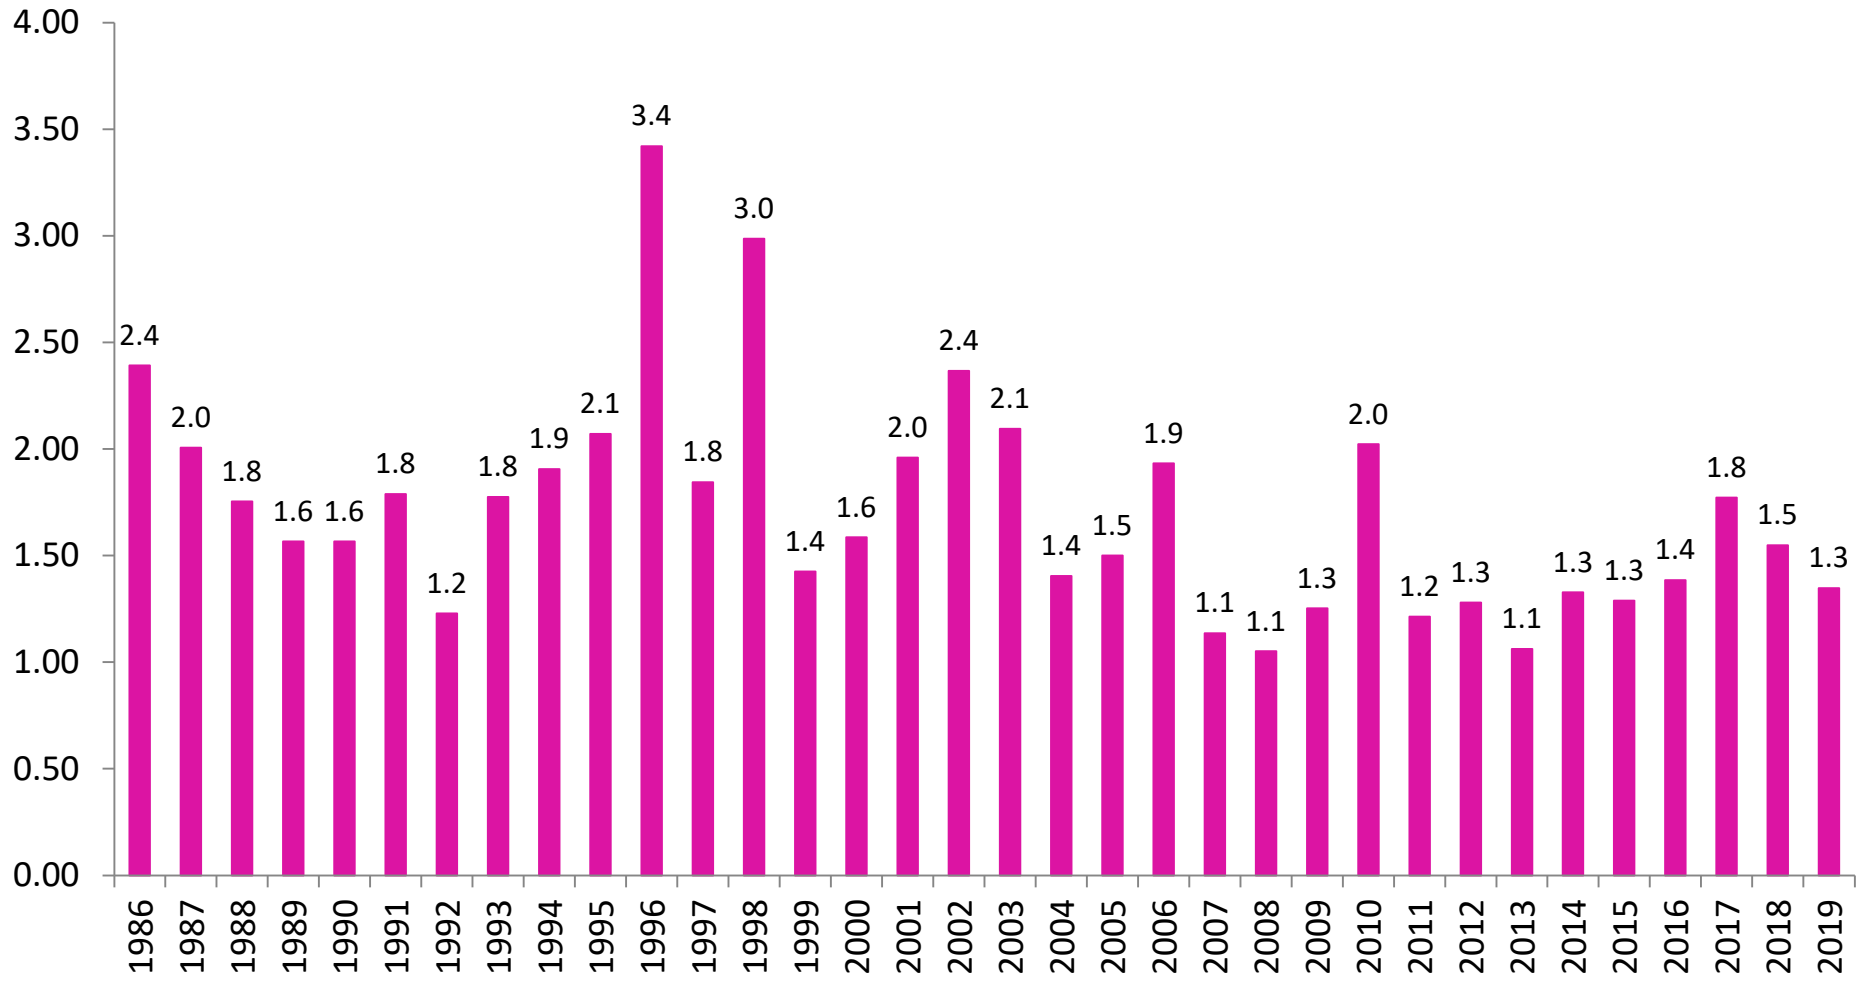

January Landings in Florida Were 14.2% Above Historical Averages

Florida Landings, January 1986-2020 (pounds, HLSO-weight)

January average for the 1986-2019 period = 1,873,428 pounds

February Landings in Florida Were 1.1% Above Historical Averages

Florida Landings, February 1986-2020 (pounds, HLSO-weight)

February average for the 1986-2019 period = 1,569,651 pounds

March Landings in Florida Were 36.4% Below Historical Averages

Florida Landings, March 1986-2020 (pounds, HLSO-weight)

March average for the 1986-2019 period = 1,659,178 pounds

April Landings (2019) in Florida Were 21.9% Below Historical Averages

Florida Landings, April 1986-2019 (pounds, HLSO-weight)

April average for the 1986-2018 period = 1,724,720 pounds

May Landings (2019) in Florida Were 6.2% Below Historical Averages

Florida Landings, May 1986-2019 (pounds, HLSO-weight)

May average for the 1986-2018 period = 1,967,840 pounds

June Landings (2019) in Florida Were 21.1% Below Historical Averages