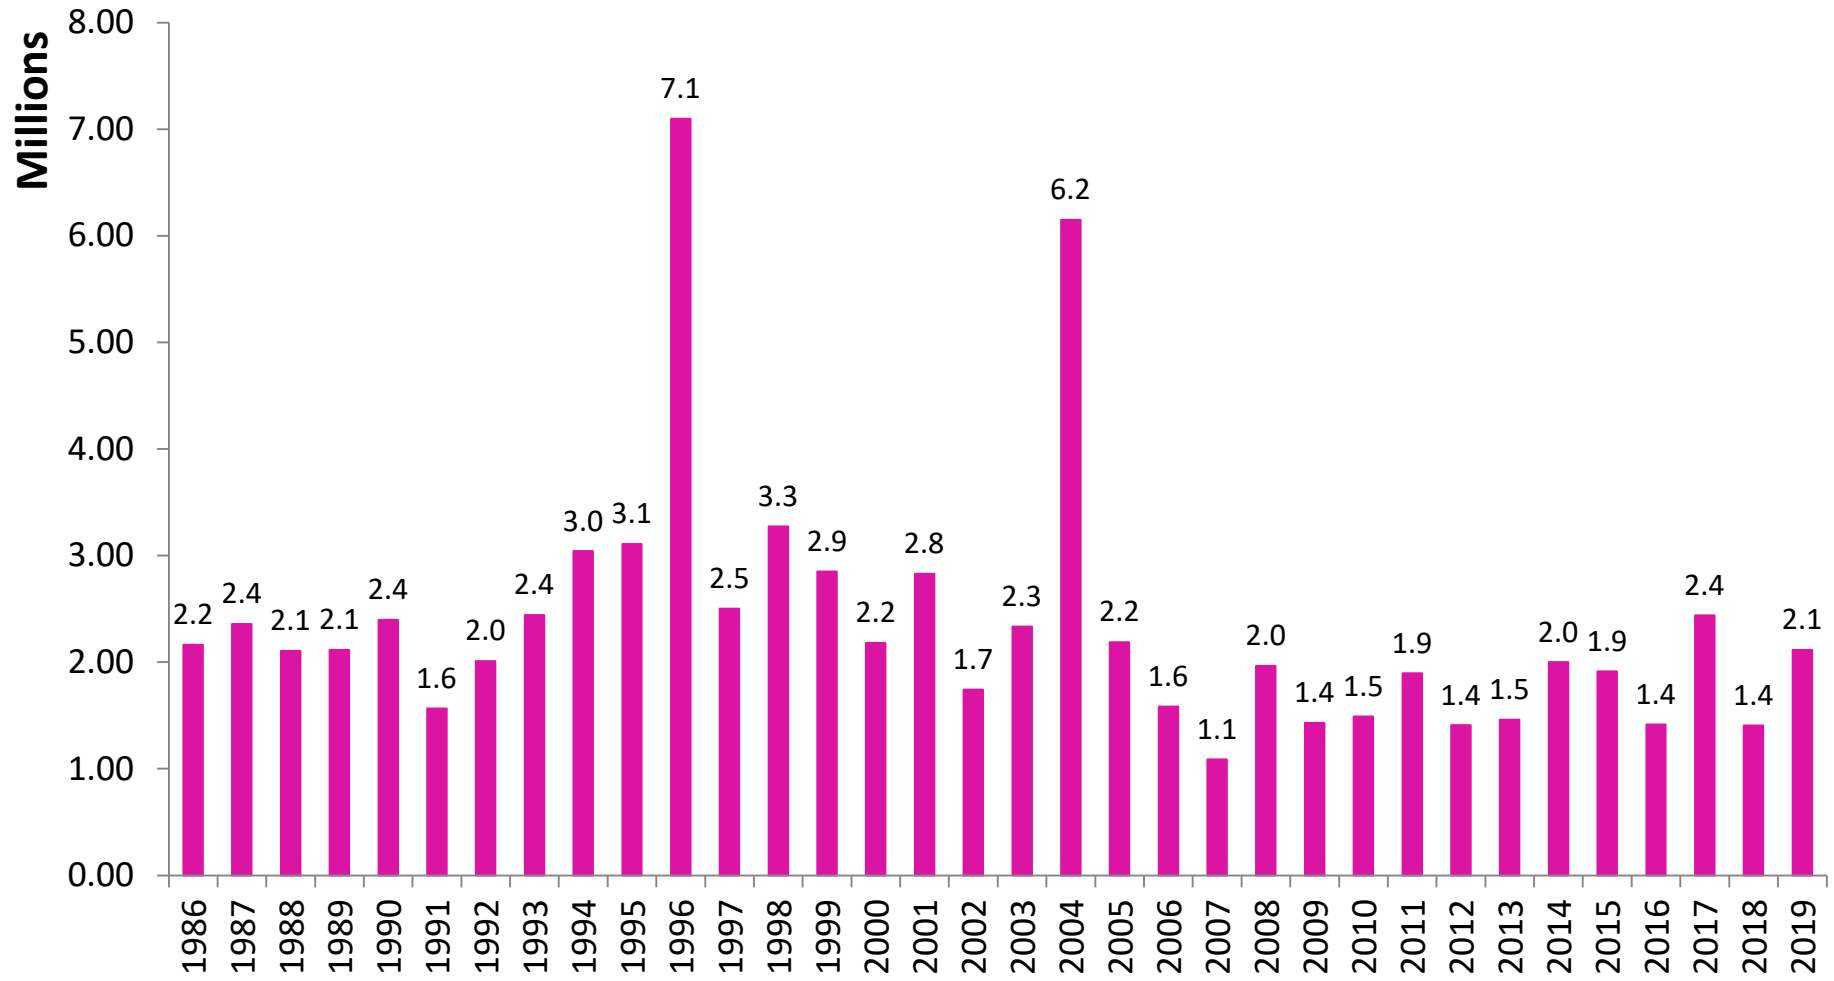

July average for the 1986-2018 period = 1,763,071 pounds

August Landings (2019) in Florida Were 14.4% Below Historical Averages

Florida Landings, August 1986-2019 (pounds, HLSO-weight)

August average for the 1986-2018 period = 2,043,741 pounds

September Landings (2019) in Florida Were 22.3% Below Historical Averages

Florida Landings, September 1986-2019 (pounds, HLSO-weight)

September average for the 1986-2018 period = 2,173,263 pounds

October Landings (2019) in Florida Were 10.5% Below Historical Averages

Florida Landings, October 1986-2019 (pounds, HLSO-weight)

October average for the 1986-2018 period = 2,362,059 pounds

November Landings (2019) in Florida Were 12.9% Below Historical Averages

Florida Landings, November 1986-2019 (pounds, HLSO-weight)