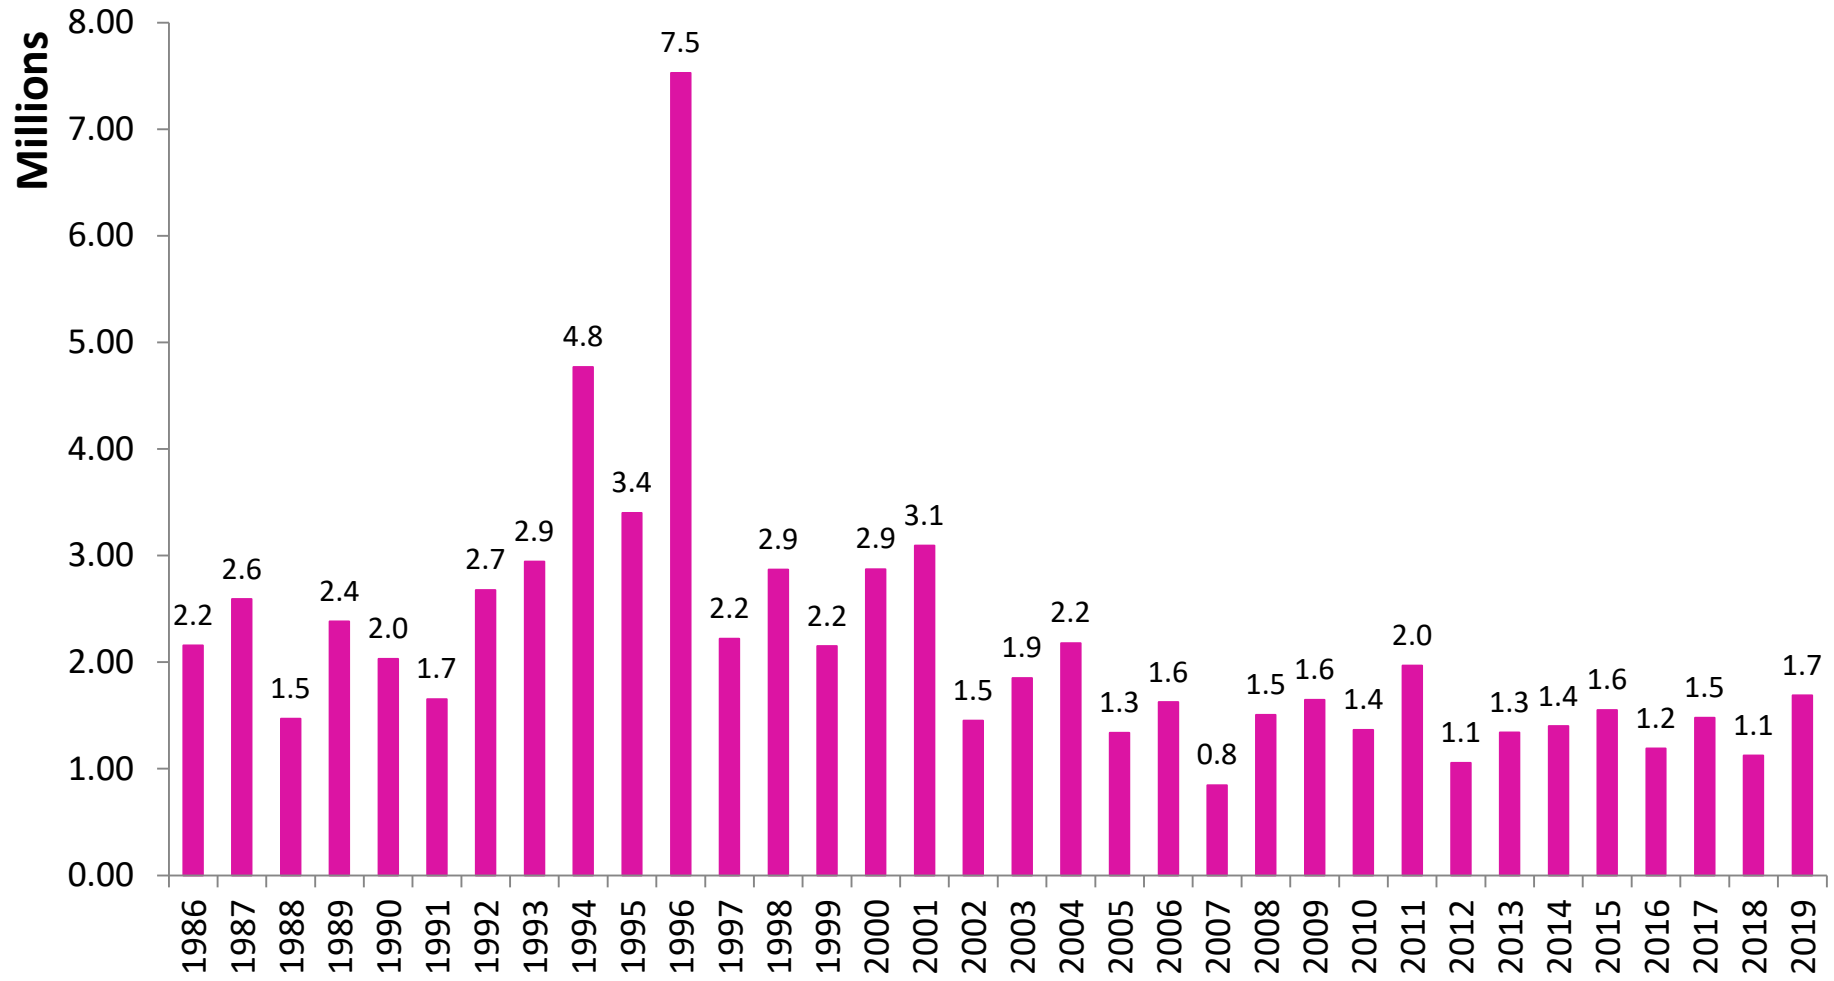

Florida Landings, June 1986-2019 (pounds, HLSO-weight)

June average for the 1986-2018 period = 2,224,198 pounds

July Landings (2019) in Florida Were 12.8% Below Historical Averages

Florida Landings, July 1986-2019 (pounds, HLSO-weight)

July average for the 1986-2018 period = 1,763,071 pounds

August Landings (2019) in Florida Were 14.4% Below Historical Averages

Florida Landings, August 1986-2019 (pounds, HLSO-weight)

August average for the 1986-2018 period = 2,043,741 pounds

September Landings (2019) in Florida Were 22.3% Below Historical Averages

Florida Landings, September 1986-2019 (pounds, HLSO-weight)

September average for the 1986-2018 period = 2,173,263 pounds

October Landings (2019) in Florida Were 10.5% Below Historical Averages