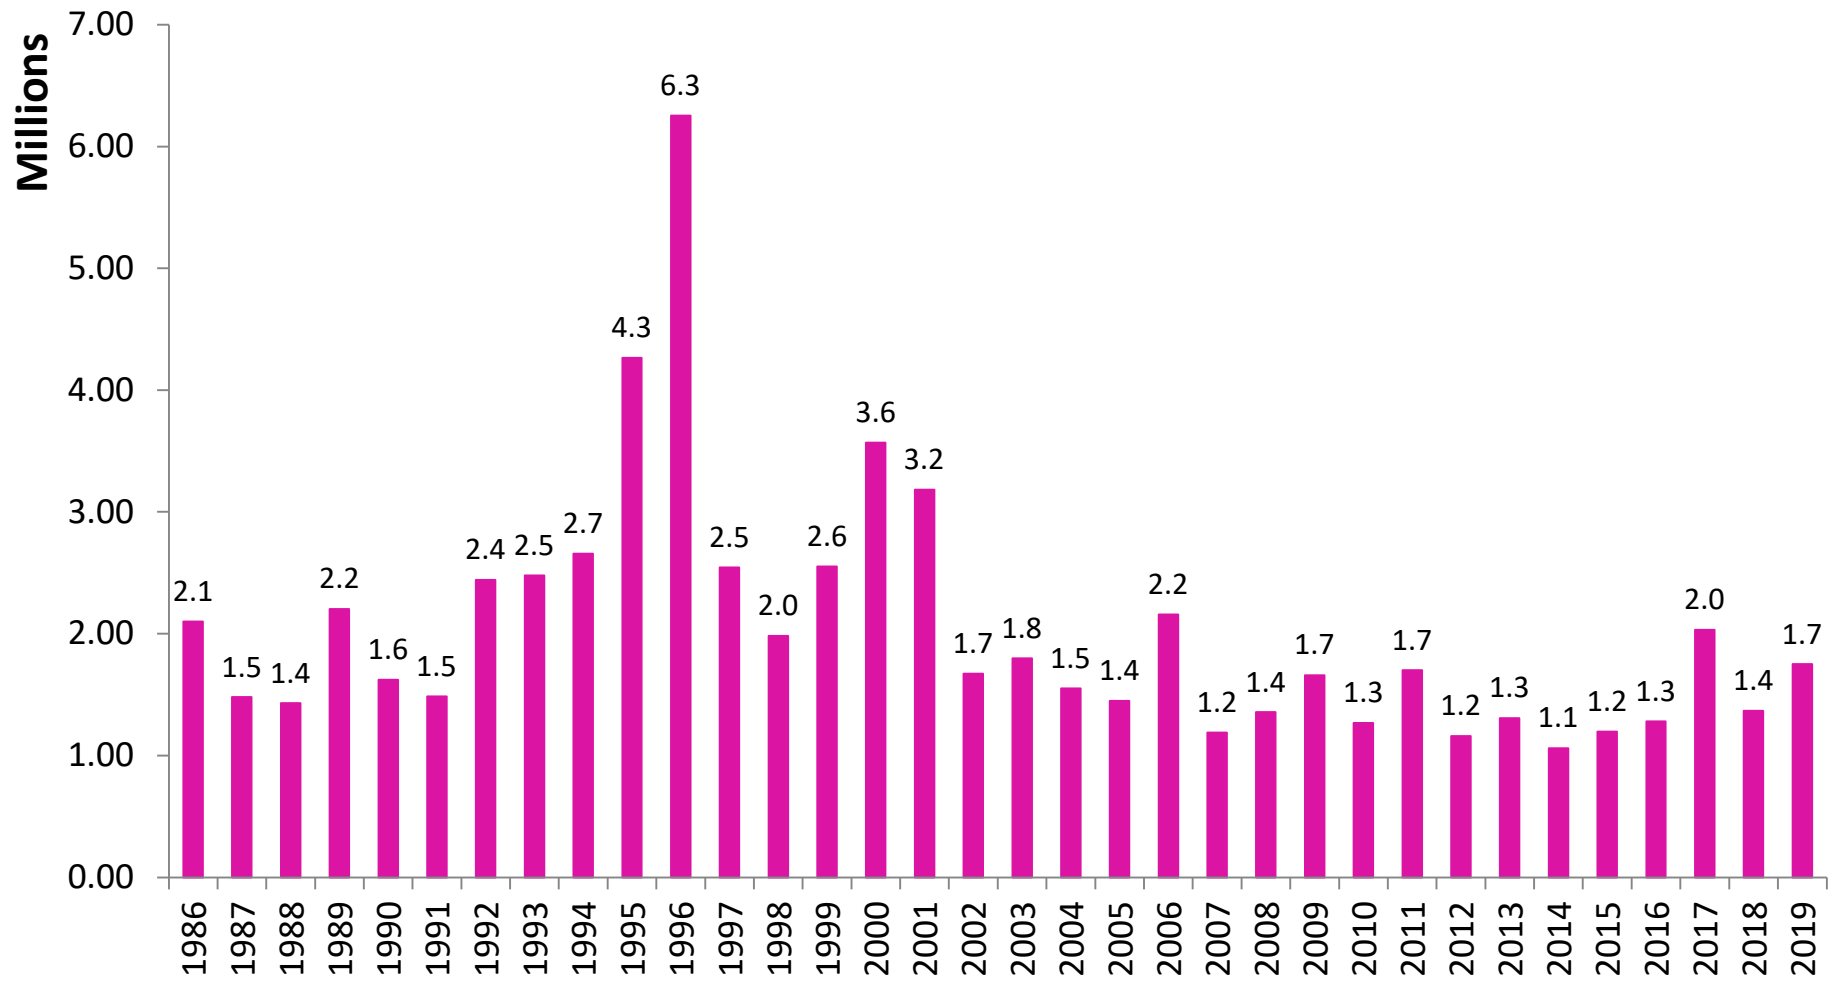

March average for the 1986-2019 period = 1,659,178 pounds

April Landings (2019) in Florida Were 21.9% Below Historical Averages

Florida Landings, April 1986-2019 (pounds, HLSO-weight)

April average for the 1986-2018 period = 1,724,720 pounds

May Landings (2019) in Florida Were 6.2% Below Historical Averages

Florida Landings, May 1986-2019 (pounds, HLSO-weight)

May average for the 1986-2018 period = 1,967,840 pounds

June Landings (2019) in Florida Were 21.1% Below Historical Averages

Florida Landings, June 1986-2019 (pounds, HLSO-weight)

June average for the 1986-2018 period = 2,224,198 pounds

July Landings (2019) in Florida Were 12.8% Below Historical Averages

Florida Landings, July 1986-2019 (pounds, HLSO-weight)

July average for the 1986-2018 period = 1,763,071 pounds

August Landings (2019) in Florida Were 14.4% Below Historical Averages

Florida Landings, August 1986-2019 (pounds, HLSO-weight)

August average for the 1986-2018 period = 2,043,741 pounds