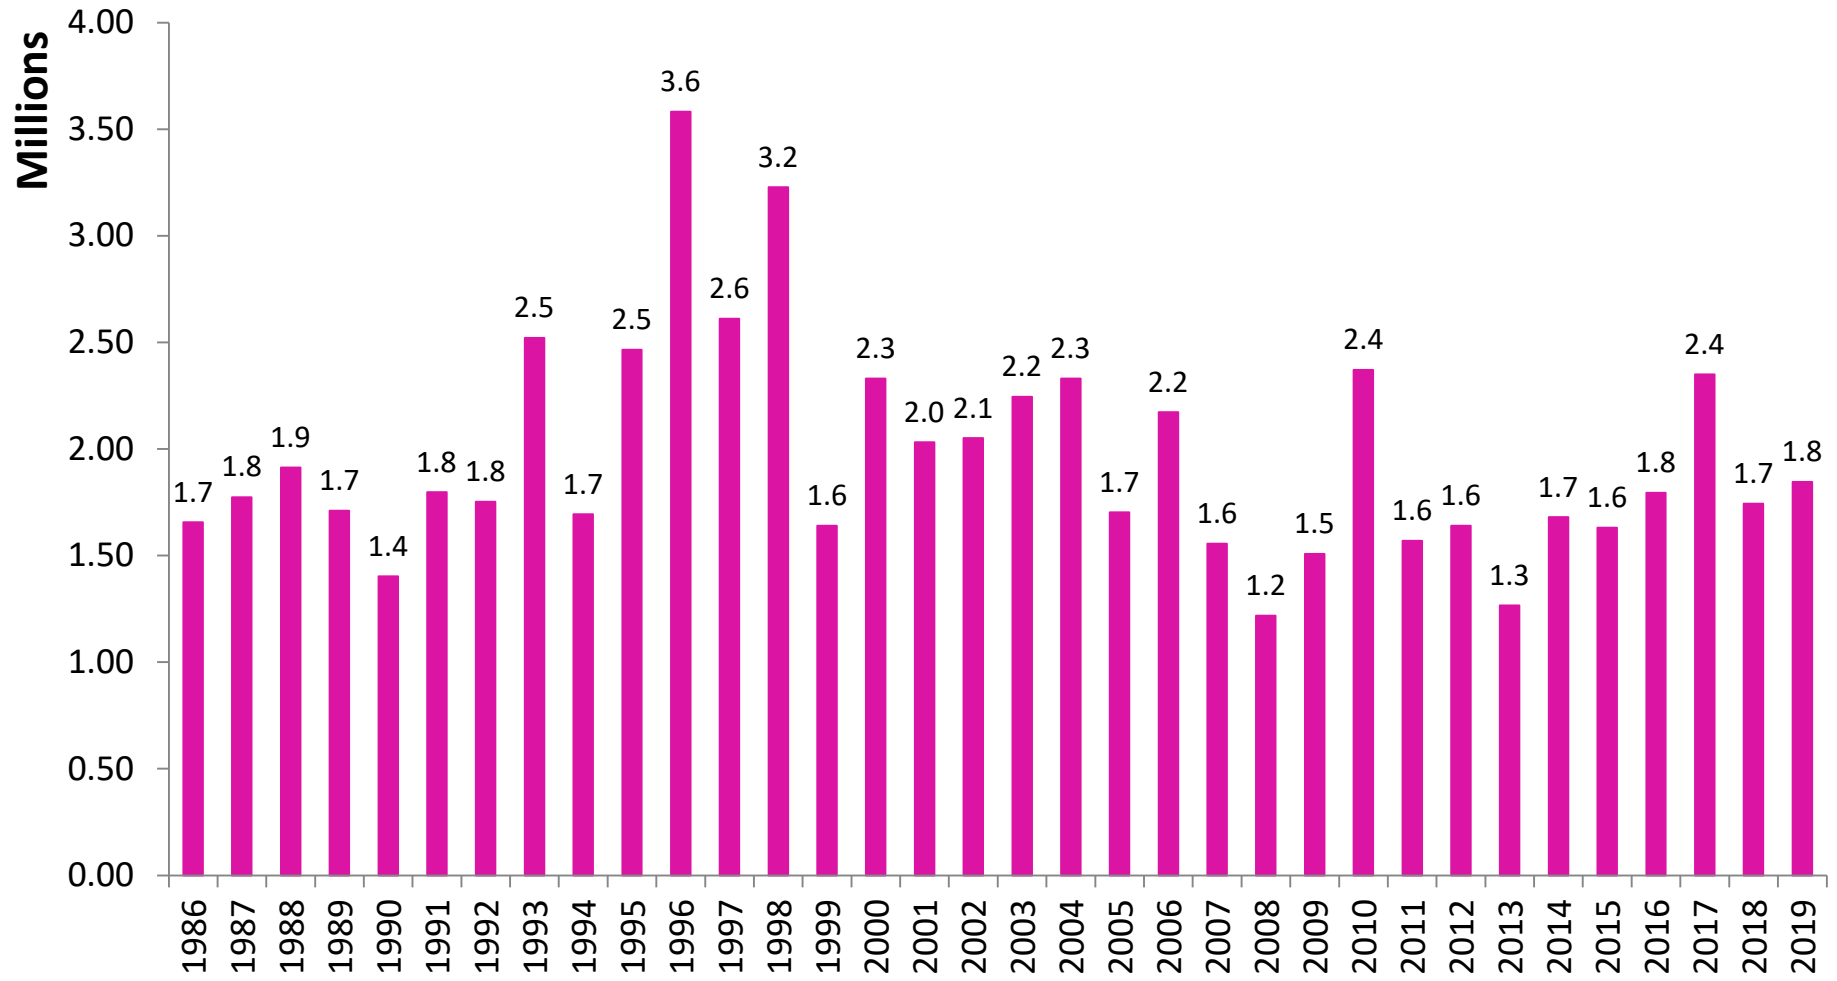

January Landings in Florida Were 14.2% Above Historical Averages

Florida Landings, January 1986-2020 (pounds, HLSO-weight)

January average for the 1986-2019 period = 1,873,428 pounds

February Landings in Florida Were 1.1% Above Historical Averages

Florida Landings, February 1986-2020 (pounds, HLSO-weight)

February average for the 1986-2019 period = 1,569,651 pounds

March Landings in Florida Were 36.4% Below Historical Averages

Florida Landings, March 1986-2020 (pounds, HLSO-weight)

March average for the 1986-2019 period = 1,659,178 pounds

April Landings (2019) in Florida Were 21.9% Below Historical Averages

Florida Landings, April 1986-2019 (pounds, HLSO-weight)

April average for the 1986-2018 period = 1,724,720 pounds

May Landings (2019) in Florida Were 6.2% Below Historical Averages

Florida Landings, May 1986-2019 (pounds, HLSO-weight)

May average for the 1986-2018 period = 1,967,840 pounds

June Landings (2019) in Florida Were 21.1% Below Historical Averages