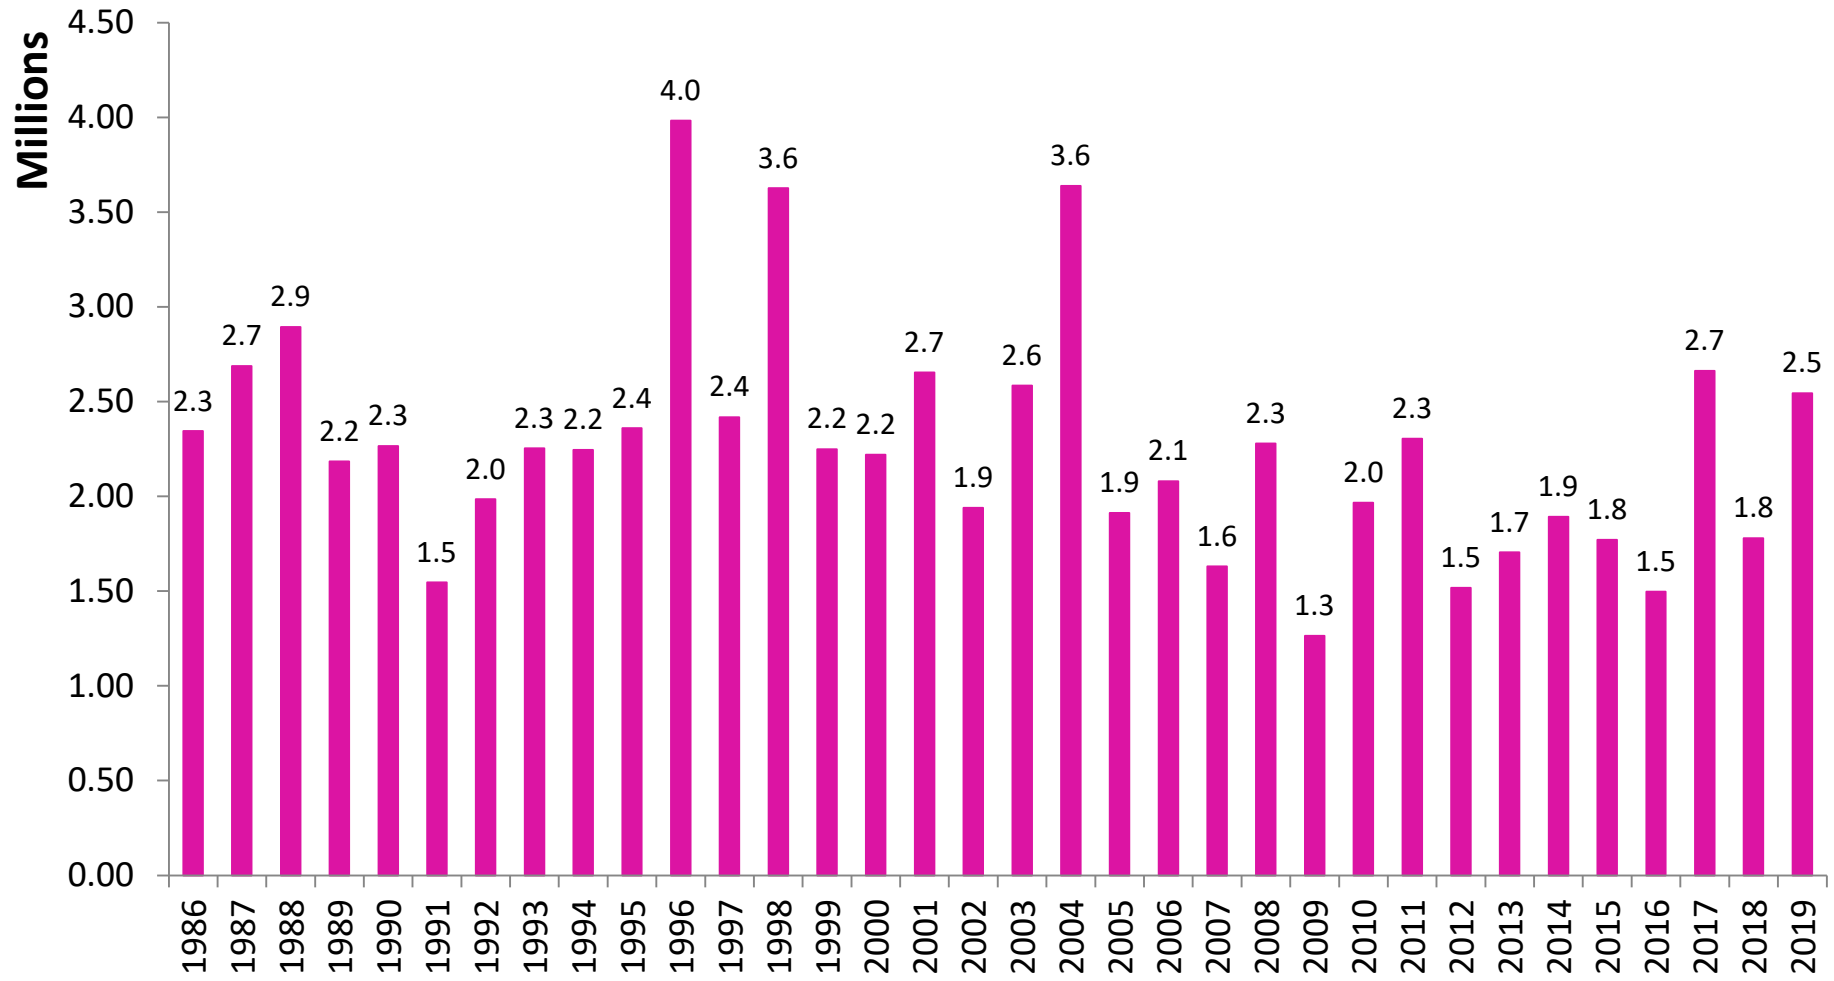

September Landings (2019) in Florida Were 22.3% Below Historical Averages

Florida Landings, September 1986-2019 (pounds, HLSO-weight)

September average for the 1986-2018 period = 2,173,263 pounds

October Landings (2019) in Florida Were 10.5% Below Historical Averages

Florida Landings, October 1986-2019 (pounds, HLSO-weight)

October average for the 1986-2018 period = 2,362,059 pounds

November Landings (2019) in Florida Were 12.9% Below Historical Averages

Florida Landings, November 1986-2019 (pounds, HLSO-weight)

November average for the 1986-2018 period = 2,255,717 pounds

December Landings (2019) in Florida Were 13.0% Above Historical Averages

Florida Landings, December 1986-2019 (pounds, HLSO-weight)

December average for the 1986-2018 period = 2,252,703 pounds