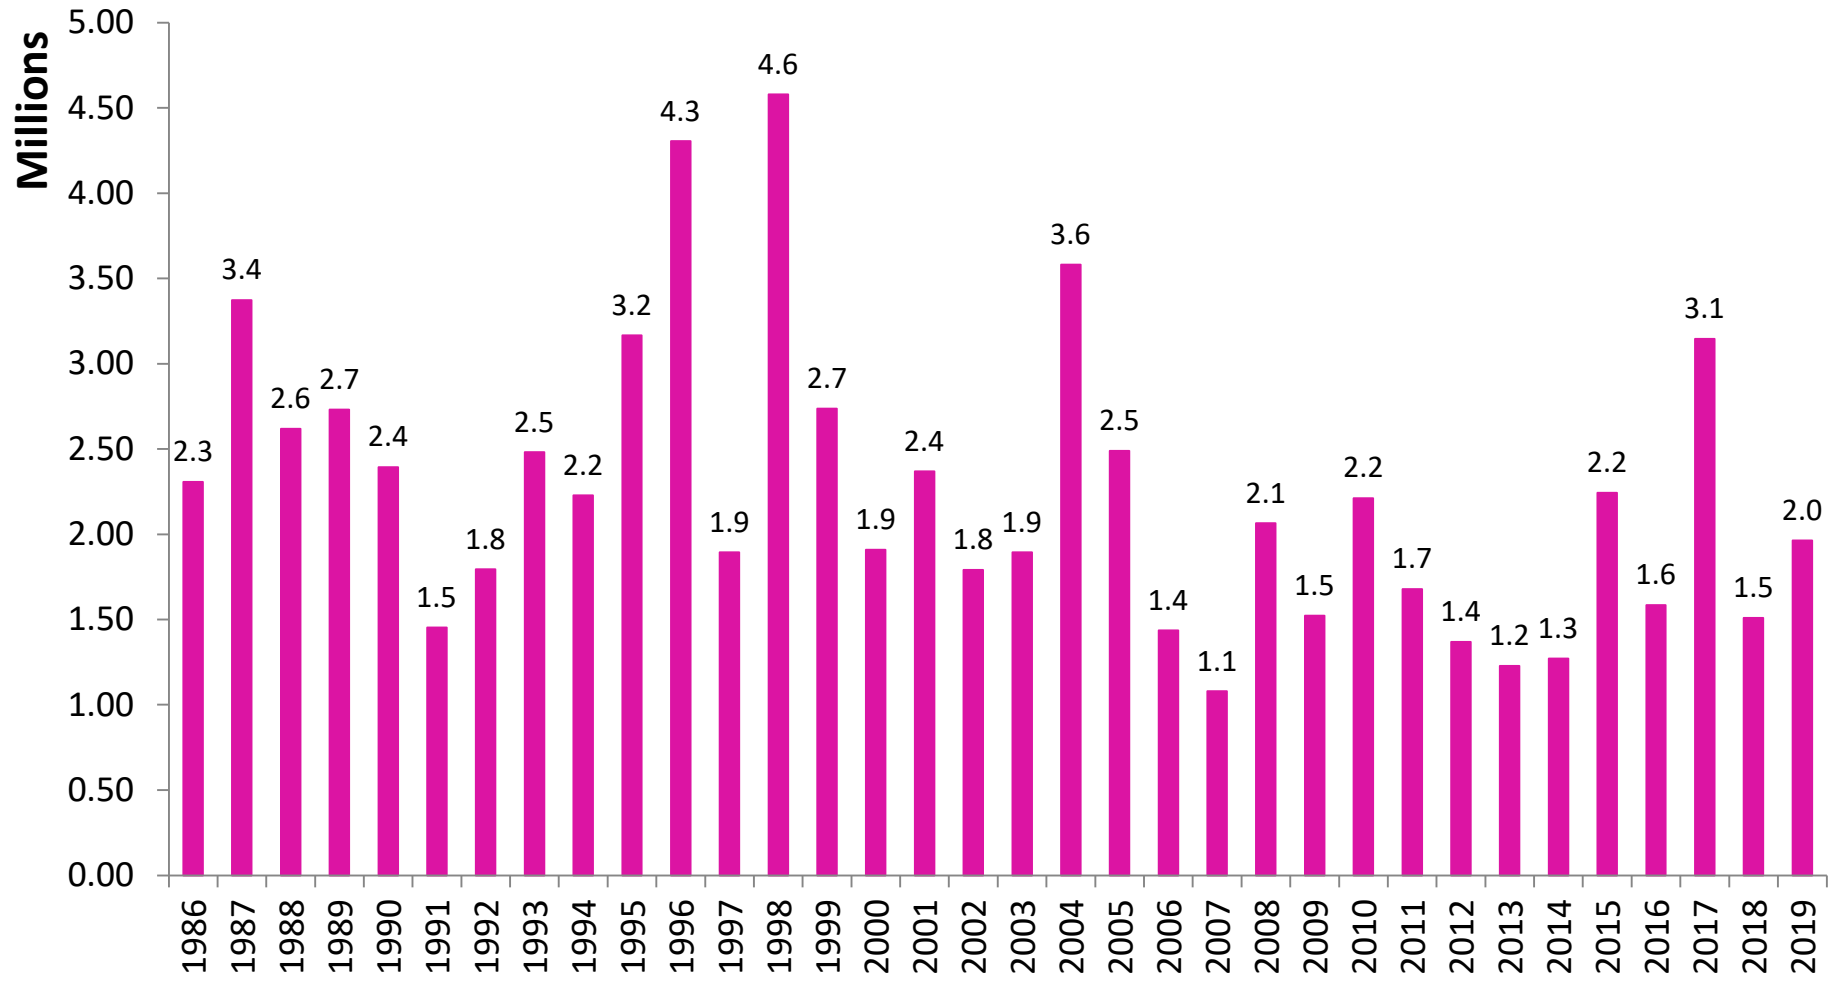

September Landings (2019) in Florida Were 22.3% Below Historical Averages

Florida Landings, September 1986-2019 (pounds, HLSO-weight)

September average for the 1986-2018 period = 2,173,263 pounds

October Landings (2019) in Florida Were 10.5% Below Historical Averages

Florida Landings, October 1986-2019 (pounds, HLSO-weight)

October average for the 1986-2018 period = 2,362,059 pounds

November Landings (2019) in Florida Were 12.9% Below Historical Averages

Florida Landings, November 1986-2019 (pounds, HLSO-weight)

November average for the 1986-2018 period = 2,255,717 pounds

December Landings (2019) in Florida Were 13.0% Above Historical Averages

Florida Landings, December 1986-2019 (pounds, HLSO-weight)

December average for the 1986-2018 period = 2,252,703 pounds