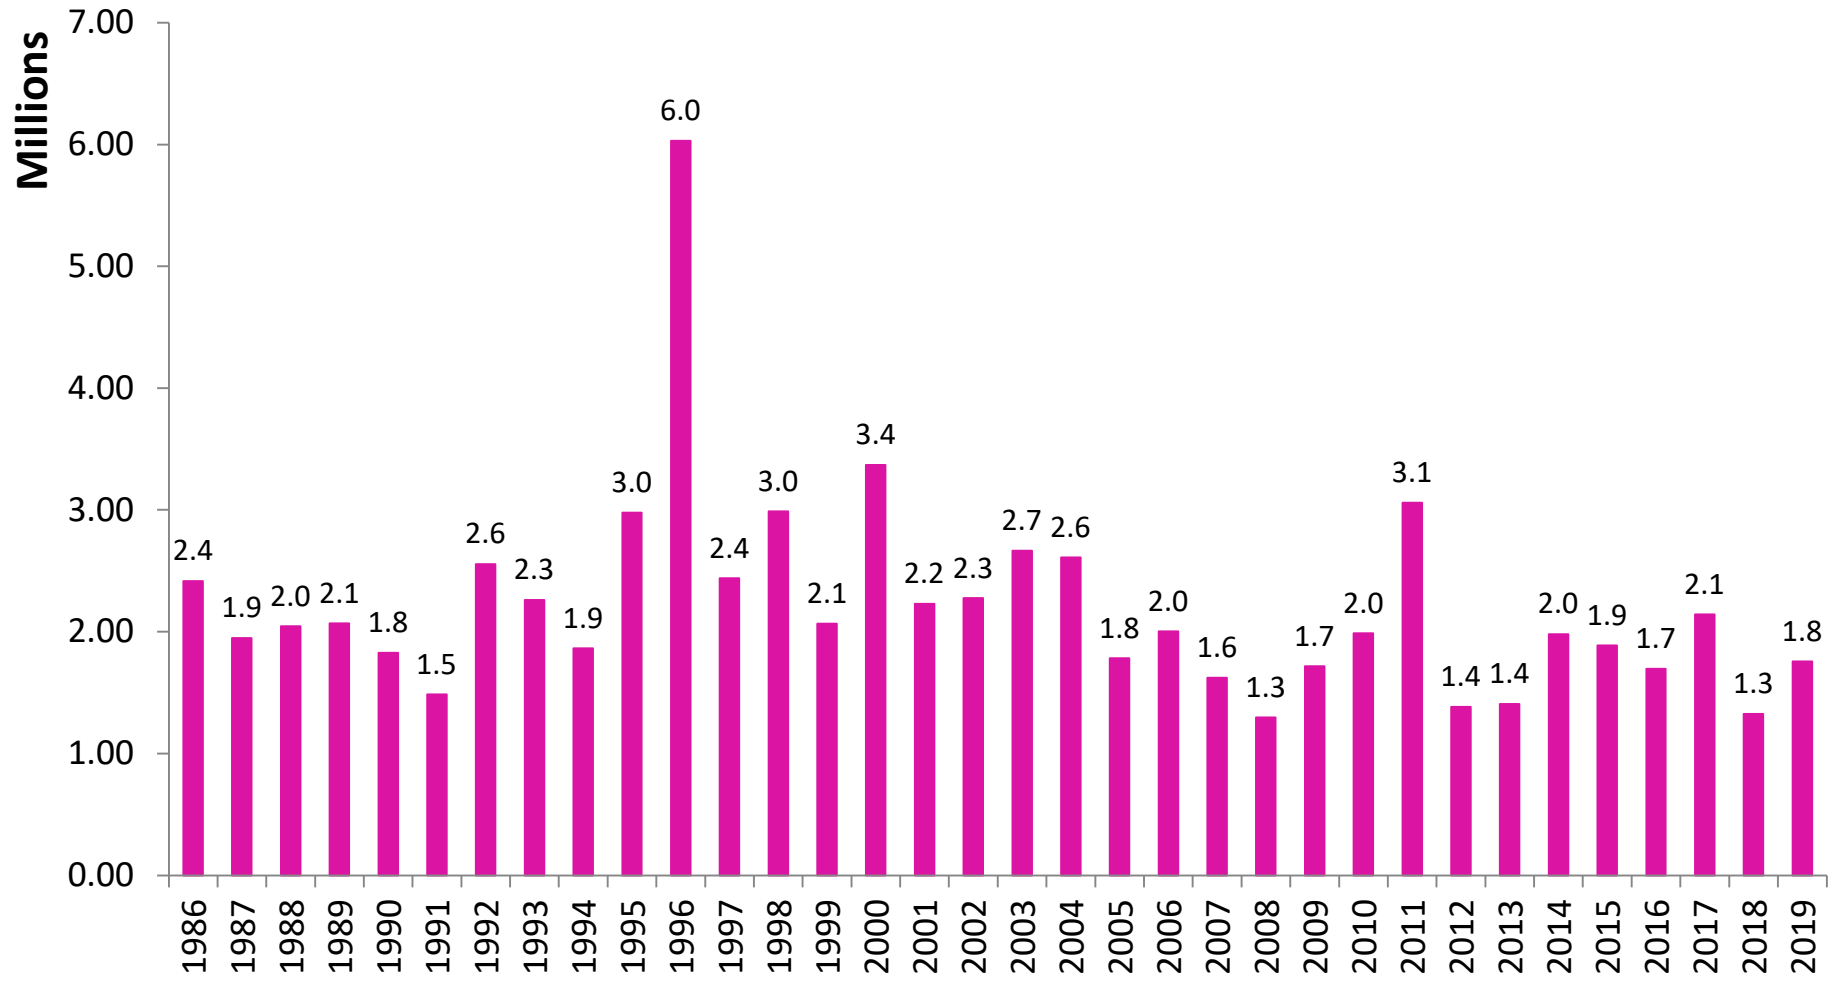

Florida Landings, February 1986-2020 (pounds, HLSO-weight)

February average for the 1986-2019 period = 1,569,651 pounds

March Landings in Florida Were 36.4% Below Historical Averages

Florida Landings, March 1986-2020 (pounds, HLSO-weight)

March average for the 1986-2019 period = 1,659,178 pounds

April Landings (2019) in Florida Were 21.9% Below Historical Averages

Florida Landings, April 1986-2019 (pounds, HLSO-weight)

April average for the 1986-2018 period = 1,724,720 pounds

May Landings (2019) in Florida Were 6.2% Below Historical Averages

Florida Landings, May 1986-2019 (pounds, HLSO-weight)

May average for the 1986-2018 period = 1,967,840 pounds

June Landings (2019) in Florida Were 21.1% Below Historical Averages

Florida Landings, June 1986-2019 (pounds, HLSO-weight)

June average for the 1986-2018 period = 2,224,198 pounds

July Landings (2019) in Florida Were 12.8% Below Historical Averages

Florida Landings, July 1986-2019 (pounds, HLSO-weight)