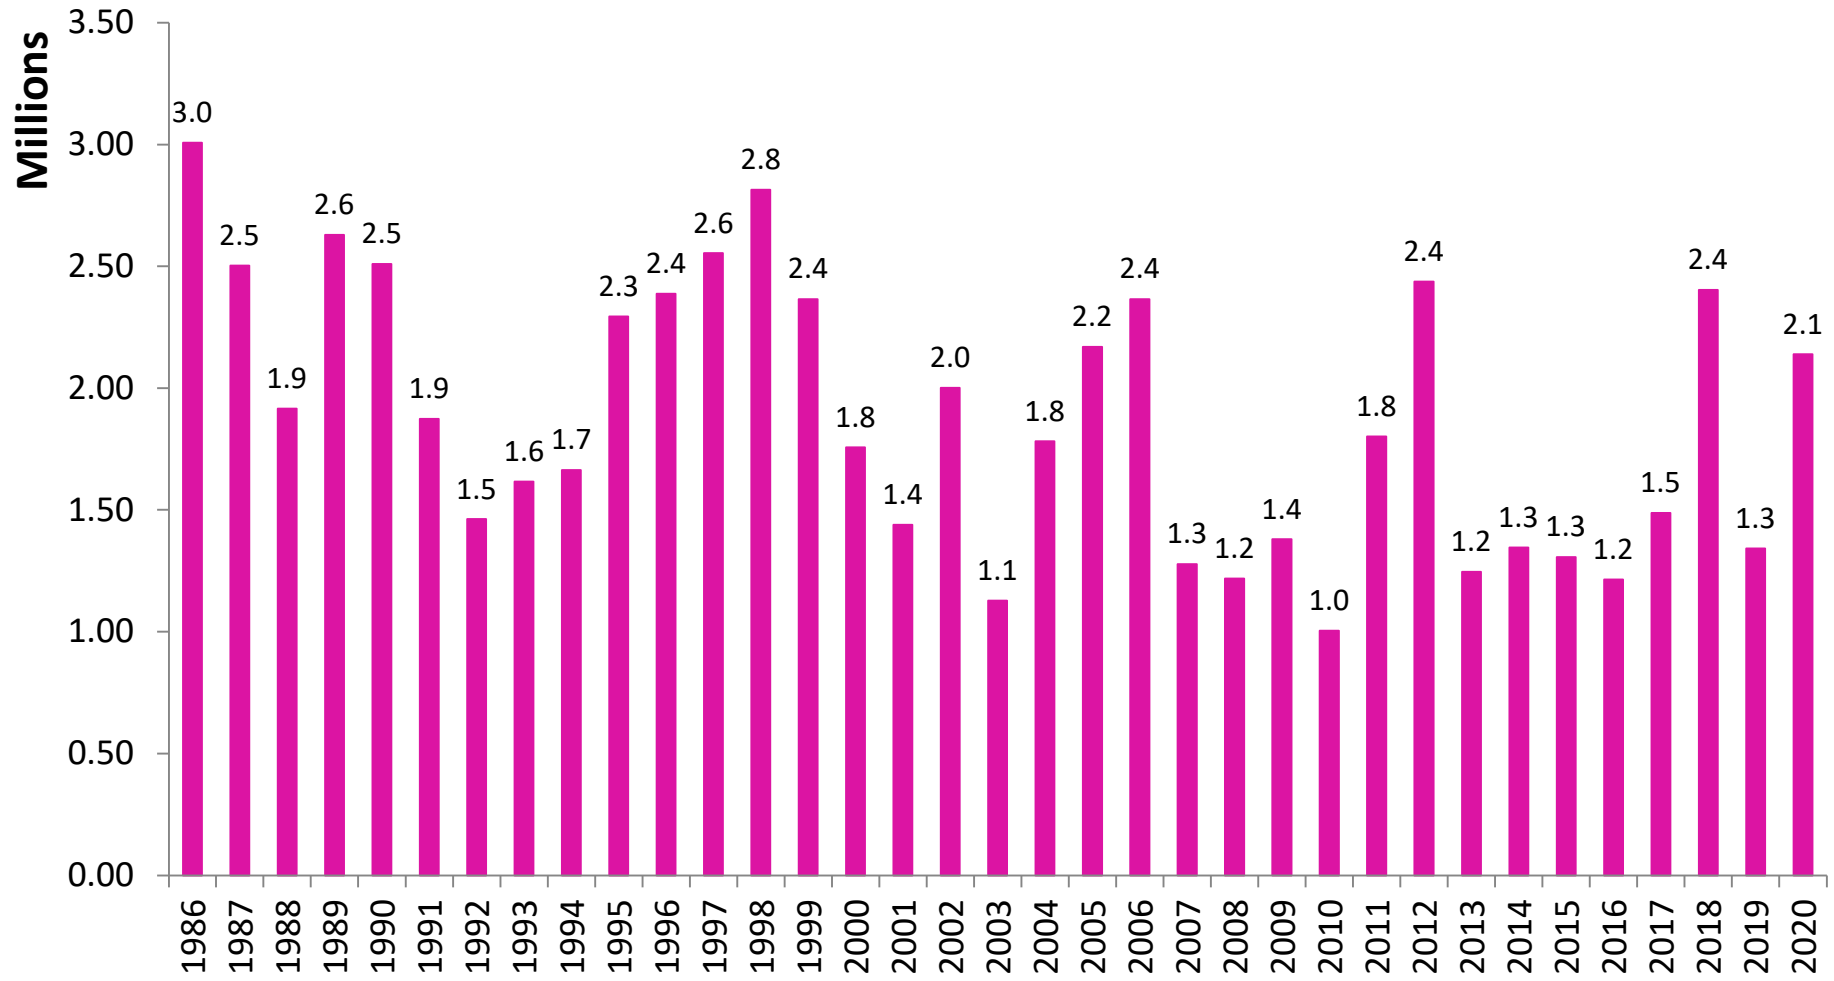

January Landings in Florida Were 14.2% Above Historical Averages

Florida Landings, January 1986-2020 (pounds, HLSO-weight)

January average for the 1986-2019 period = 1,873,428 pounds

February Landings in Florida Were 1.1% Above Historical Averages

Florida Landings, February 1986-2020 (pounds, HLSO-weight)

February average for the 1986-2019 period = 1,569,651 pounds

March Landings in Florida Were 36.4% Below Historical Averages

Florida Landings, March 1986-2020 (pounds, HLSO-weight)

March average for the 1986-2019 period = 1,659,178 pounds

April Landings (2019) in Florida Were 21.9% Below Historical Averages

Florida Landings, April 1986-2019 (pounds, HLSO-weight)

April average for the 1986-2018 period = 1,724,720 pounds

November average for the 1986-2018 period = 2,255,717 pounds

December Landings (2019) in Florida Were 13.0% Above Historical Averages

Florida Landings, December 1986-2019 (pounds, HLSO-weight)

December average for the 1986-2018 period = 2,252,703 pounds