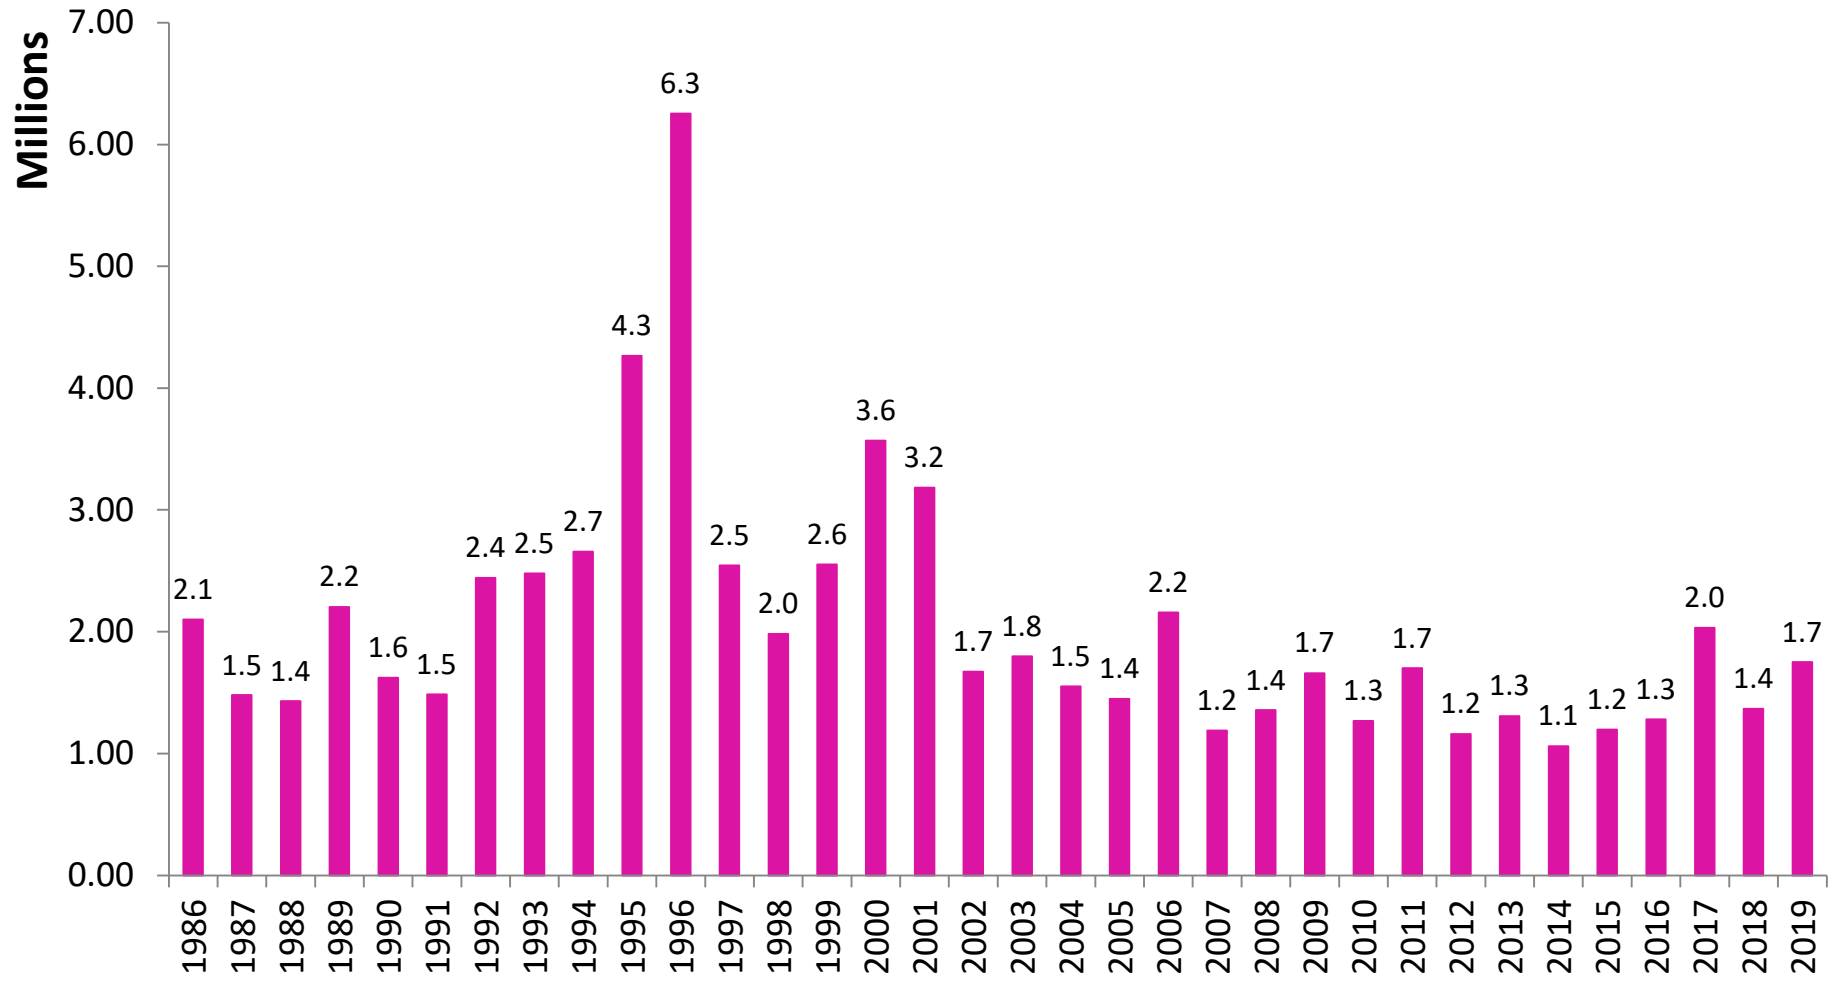

March average for the 1986-2019 period = 1,659,178 pounds

April Landings in Florida Were 53.8% Below Historical Averages

Florida Landings, April 1986-2020 (pounds, HLSO-weight)

April average for the 1986-2019 period = 1,713,615 pounds

May Landings (2019) in Florida Were 6.2% Below Historical Averages

Florida Landings, May 1986-2019 (pounds, HLSO-weight)

May average for the 1986-2018 period = 1,967,840 pounds

June Landings (2019) in Florida Were 21.1% Below Historical Averages

Florida Landings, June 1986-2019 (pounds, HLSO-weight)

June average for the 1986-2018 period = 2,224,198 pounds

July Landings (2019) in Florida Were 12.8% Below Historical Averages

Florida Landings, July 1986-2019 (pounds, HLSO-weight)

July average for the 1986-2018 period = 1,763,071 pounds

August Landings (2019) in Florida Were 14.4% Below Historical Averages

Florida Landings, August 1986-2019 (pounds, HLSO-weight)

August average for the 1986-2018 period = 2,043,741 pounds