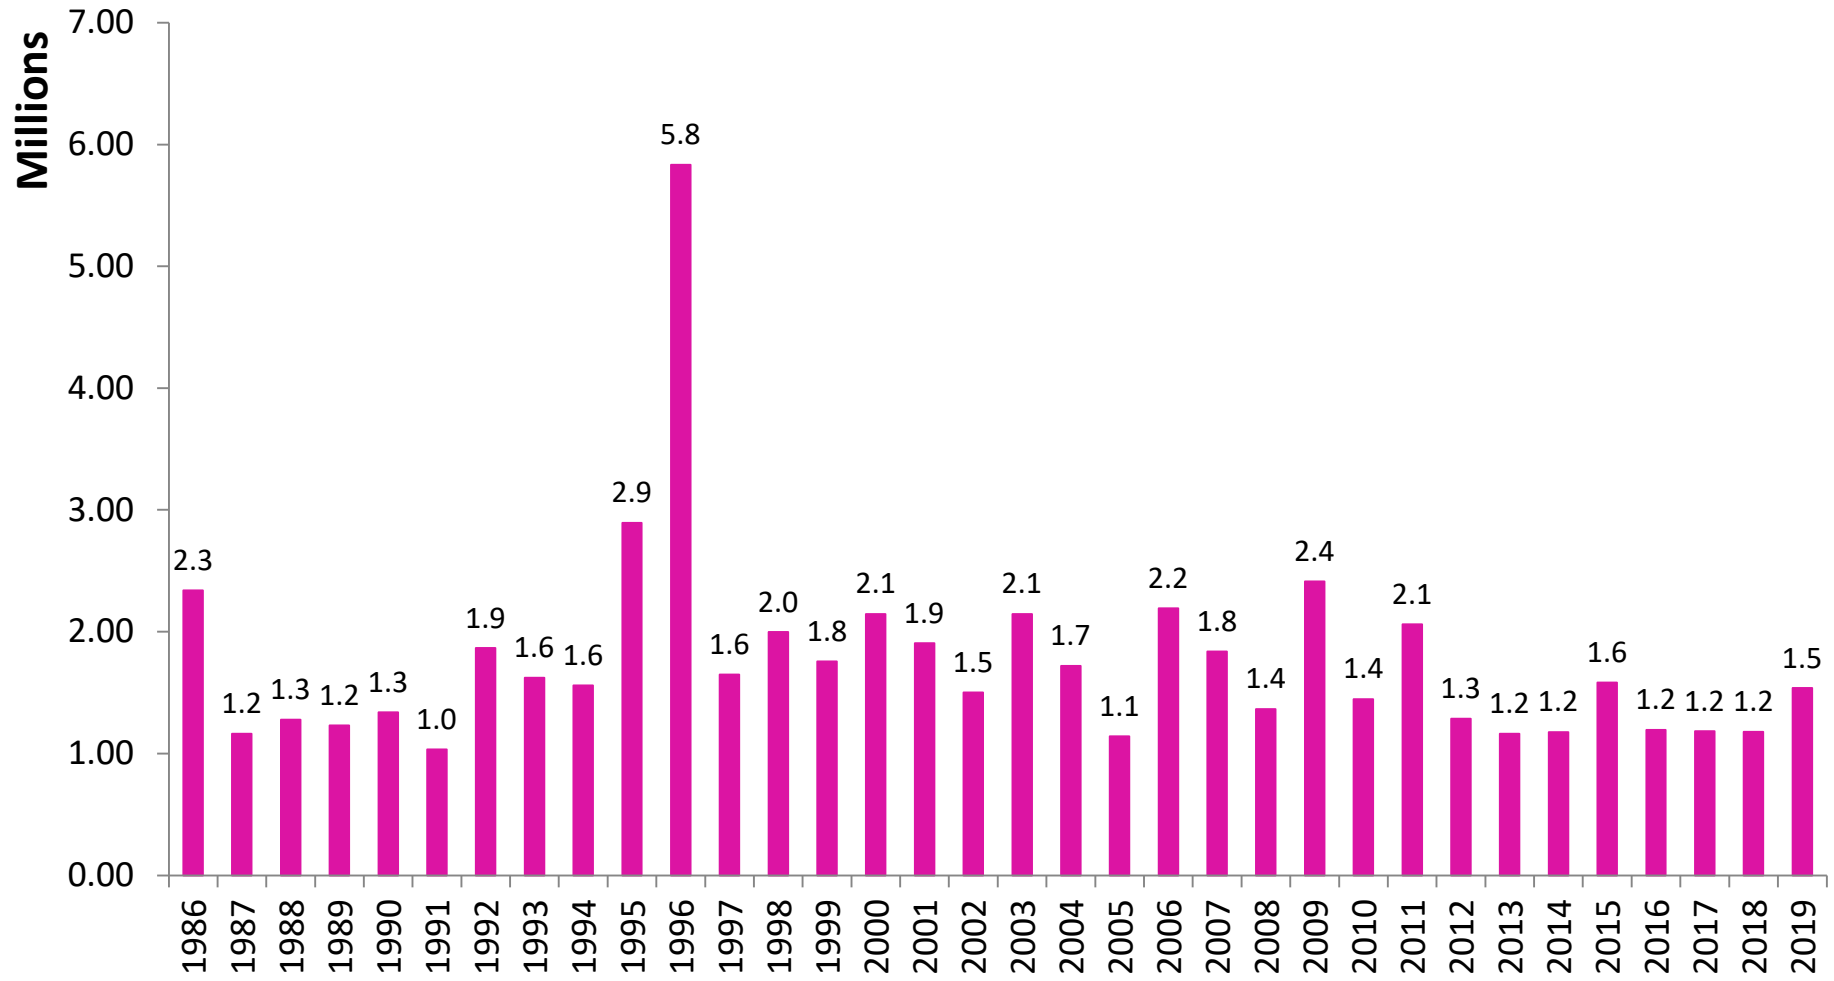

March average for the 1986-2019 period = 1,659,178 pounds

April Landings in Florida Were 53.8% Below Historical Averages

Florida Landings, April 1986-2020 (pounds, HLSO-weight)

April average for the 1986-2019 period = 1,713,615 pounds

May Landings (2019) in Florida Were 6.2% Below Historical Averages

Florida Landings, May 1986-2019 (pounds, HLSO-weight)

May average for the 1986-2018 period = 1,967,840 pounds

June Landings (2019) in Florida Were 21.1% Below Historical Averages

Florida Landings, June 1986-2019 (pounds, HLSO-weight)

June average for the 1986-2018 period = 2,224,198 pounds

July Landings (2019) in Florida Were 12.8% Below Historical Averages

Florida Landings, July 1986-2019 (pounds, HLSO-weight)

July average for the 1986-2018 period = 1,763,071 pounds

August Landings (2019) in Florida Were 14.4% Below Historical Averages

Florida Landings, August 1986-2019 (pounds, HLSO-weight)

August average for the 1986-2018 period = 2,043,741 pounds