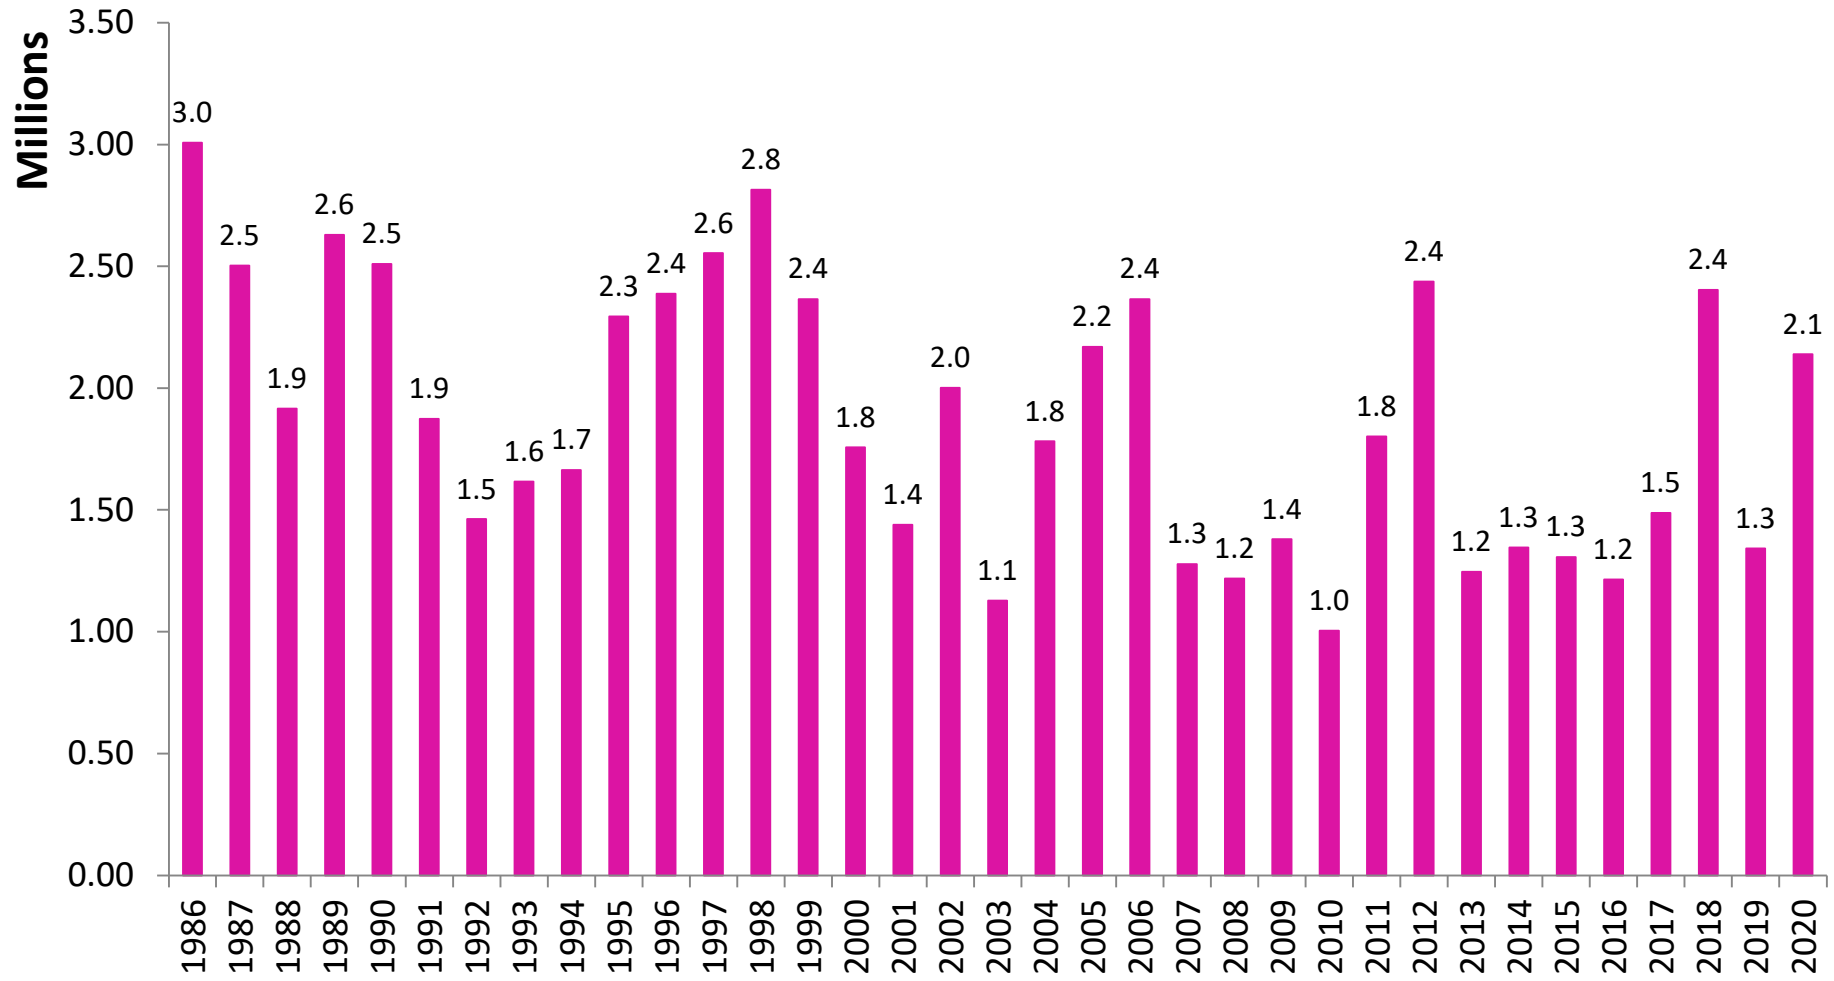

January Landings in Florida Were 14.2% Above Historical Averages

Florida Landings, January 1986-2020 (pounds, HLSO-weight)

January average for the 1986-2019 period = 1,873,428 pounds

February Landings in Florida Were 1.1% Above Historical Averages

Florida Landings, February 1986-2020 (pounds, HLSO-weight)

February average for the 1986-2019 period = 1,569,651 pounds

March Landings in Florida Were 33.1% Below Historical Averages

Florida Landings, March 1986-2020 (pounds, HLSO-weight)

March average for the 1986-2019 period = 1,659,178 pounds

April Landings in Florida Were 53.8% Below Historical Averages

Florida Landings, April 1986-2020 (pounds, HLSO-weight)

April average for the 1986-2019 period = 1,713,615 pounds

Historical Landings Data in Florida Is Significantly Impacted by One Aberrational Rock Shrimp Year in 1996

Florida Rock Shrimp Annual Landings, 1986-2019 (pounds, HLSO-weight)

Annual average for the 1986-2018 period = 4,301,594 pounds