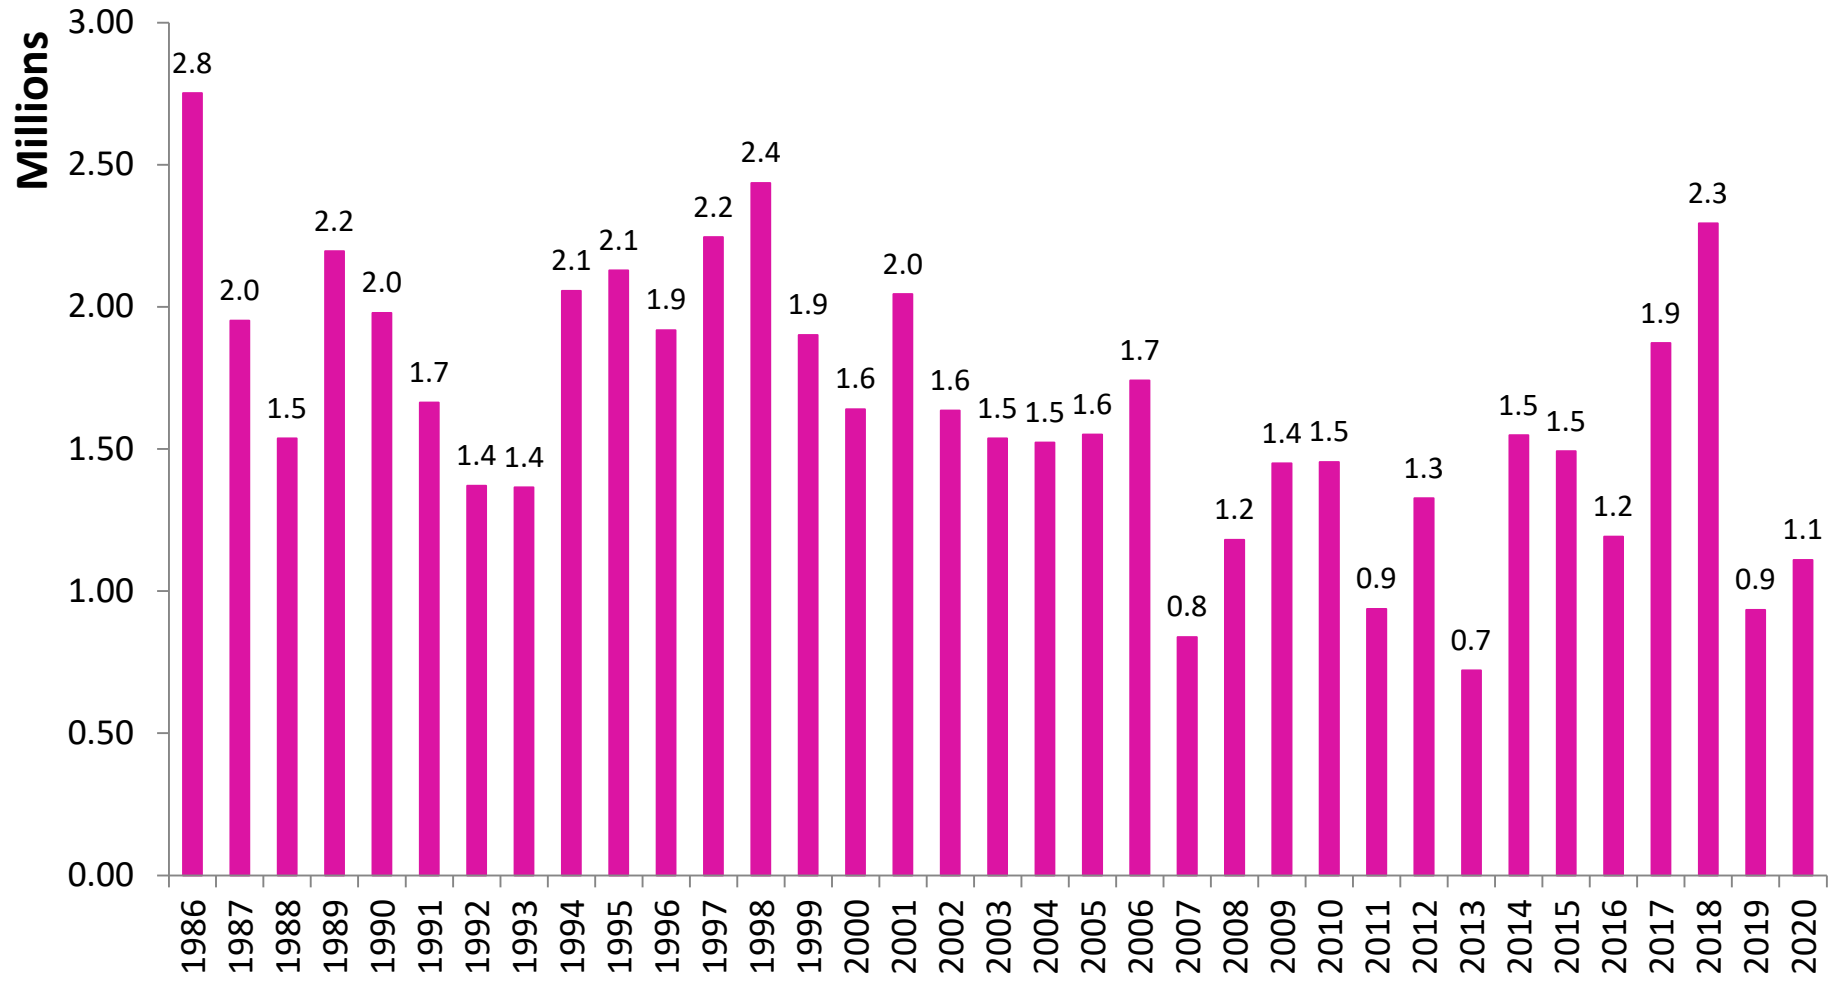

January Landings in Florida Were 14.2% Above Historical Averages

Florida Landings, January 1986-2020 (pounds, HLSO-weight)

January average for the 1986-2019 period = 1,873,428 pounds

February Landings in Florida Were 1.1% Above Historical Averages

Florida Landings, February 1986-2020 (pounds, HLSO-weight)

February average for the 1986-2019 period = 1,569,651 pounds

March Landings in Florida Were 33.1% Below Historical Averages

Florida Landings, March 1986-2020 (pounds, HLSO-weight)

March average for the 1986-2019 period = 1,659,178 pounds

April Landings in Florida Were 53.8% Below Historical Averages

Florida Landings, April 1986-2020 (pounds, HLSO-weight)

April average for the 1986-2019 period = 1,713,615 pounds

Historical Landings Data in Florida Is Significantly Impacted by One Aberrational Rock Shrimp Year in 1996

Florida Rock Shrimp Annual Landings, 1986-2019 (pounds, HLSO-weight)

Annual average for the 1986-2018 period = 4,301,594 pounds