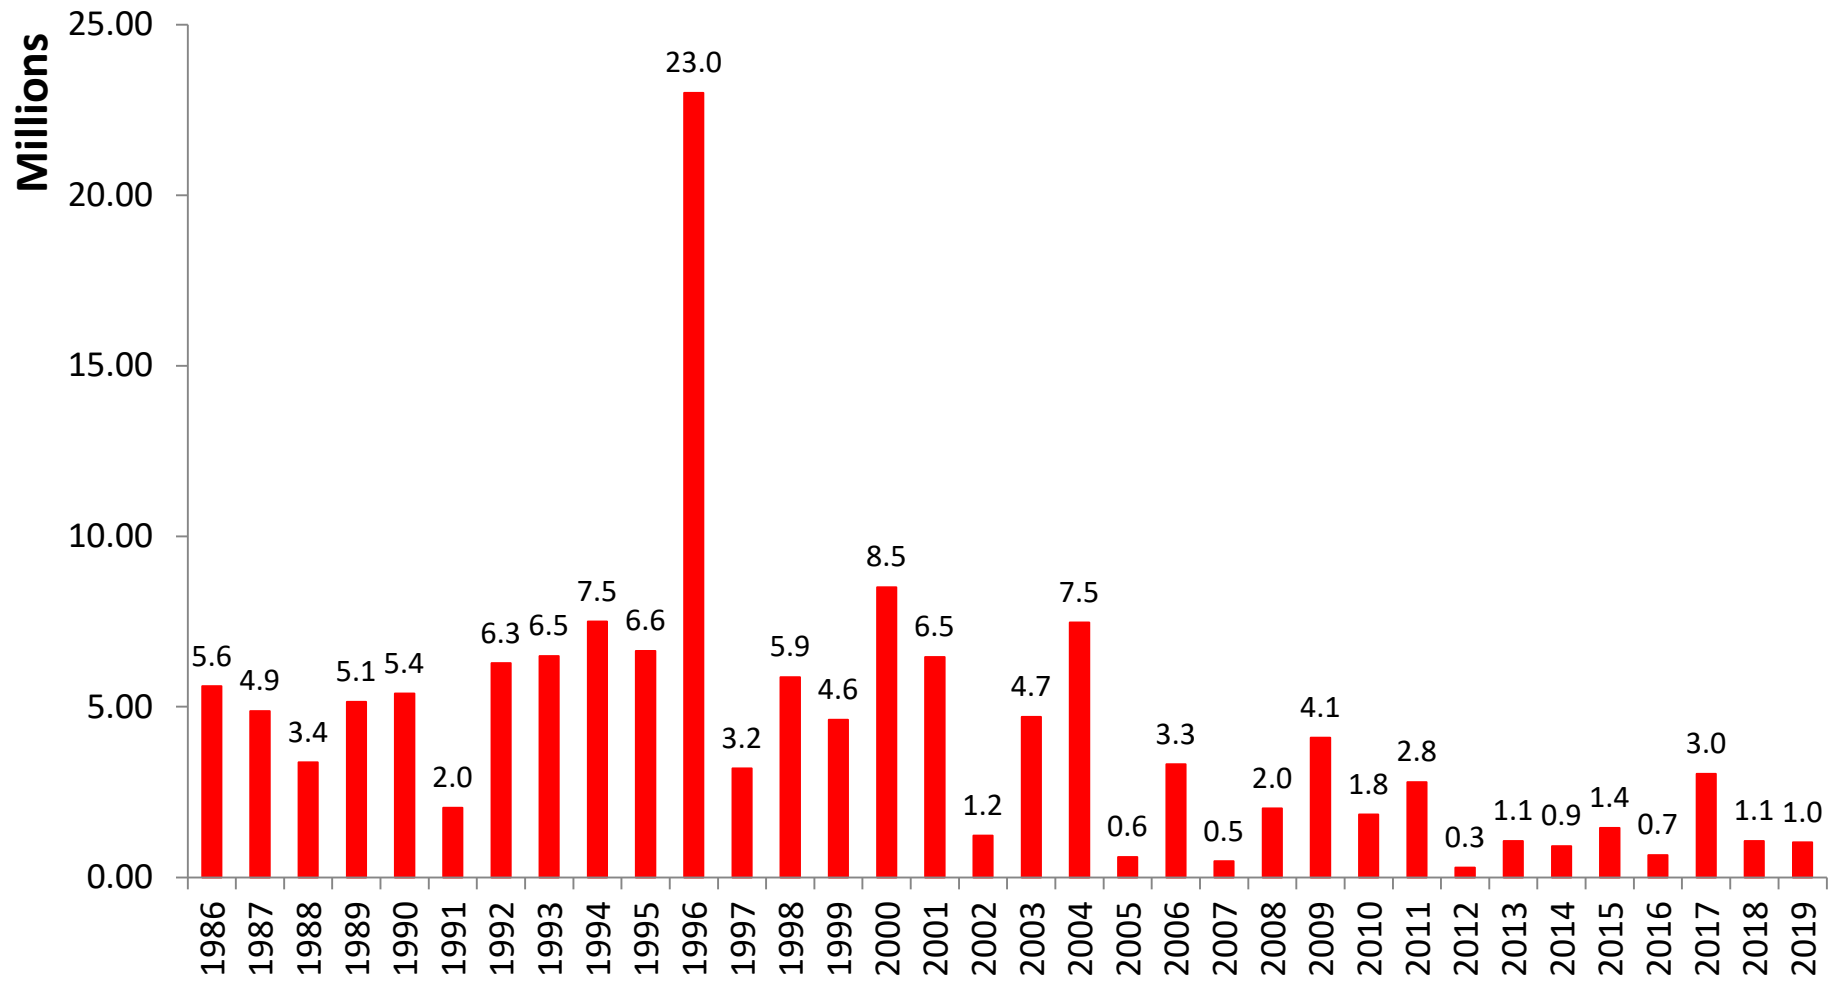

September Landings (2019) in Florida Were 22.3% Below Historical Averages

Florida Landings, September 1986-2019 (pounds, HLSO-weight)

September average for the 1986-2018 period = 2,173,263 pounds

October Landings (2019) in Florida Were 10.5% Below Historical Averages

Florida Landings, October 1986-2019 (pounds, HLSO-weight)

October average for the 1986-2018 period = 2,362,059 pounds

November Landings (2019) in Florida Were 12.9% Below Historical Averages

Florida Landings, November 1986-2019 (pounds, HLSO-weight)

November average for the 1986-2018 period = 2,255,717 pounds

December Landings (2019) in Florida Were 13.0% Above Historical Averages

Florida Landings, December 1986-2019 (pounds, HLSO-weight)

December average for the 1986-2018 period = 2,252,703 pounds

Historical Landings Data in Florida Is Significantly Impacted by One Aberrational Rock Shrimp Year in 1996

Florida Rock Shrimp Annual Landings, 1986-2019 (pounds, HLSO-weight)

Annual average for the 1986-2018 period = 4,301,594 pounds