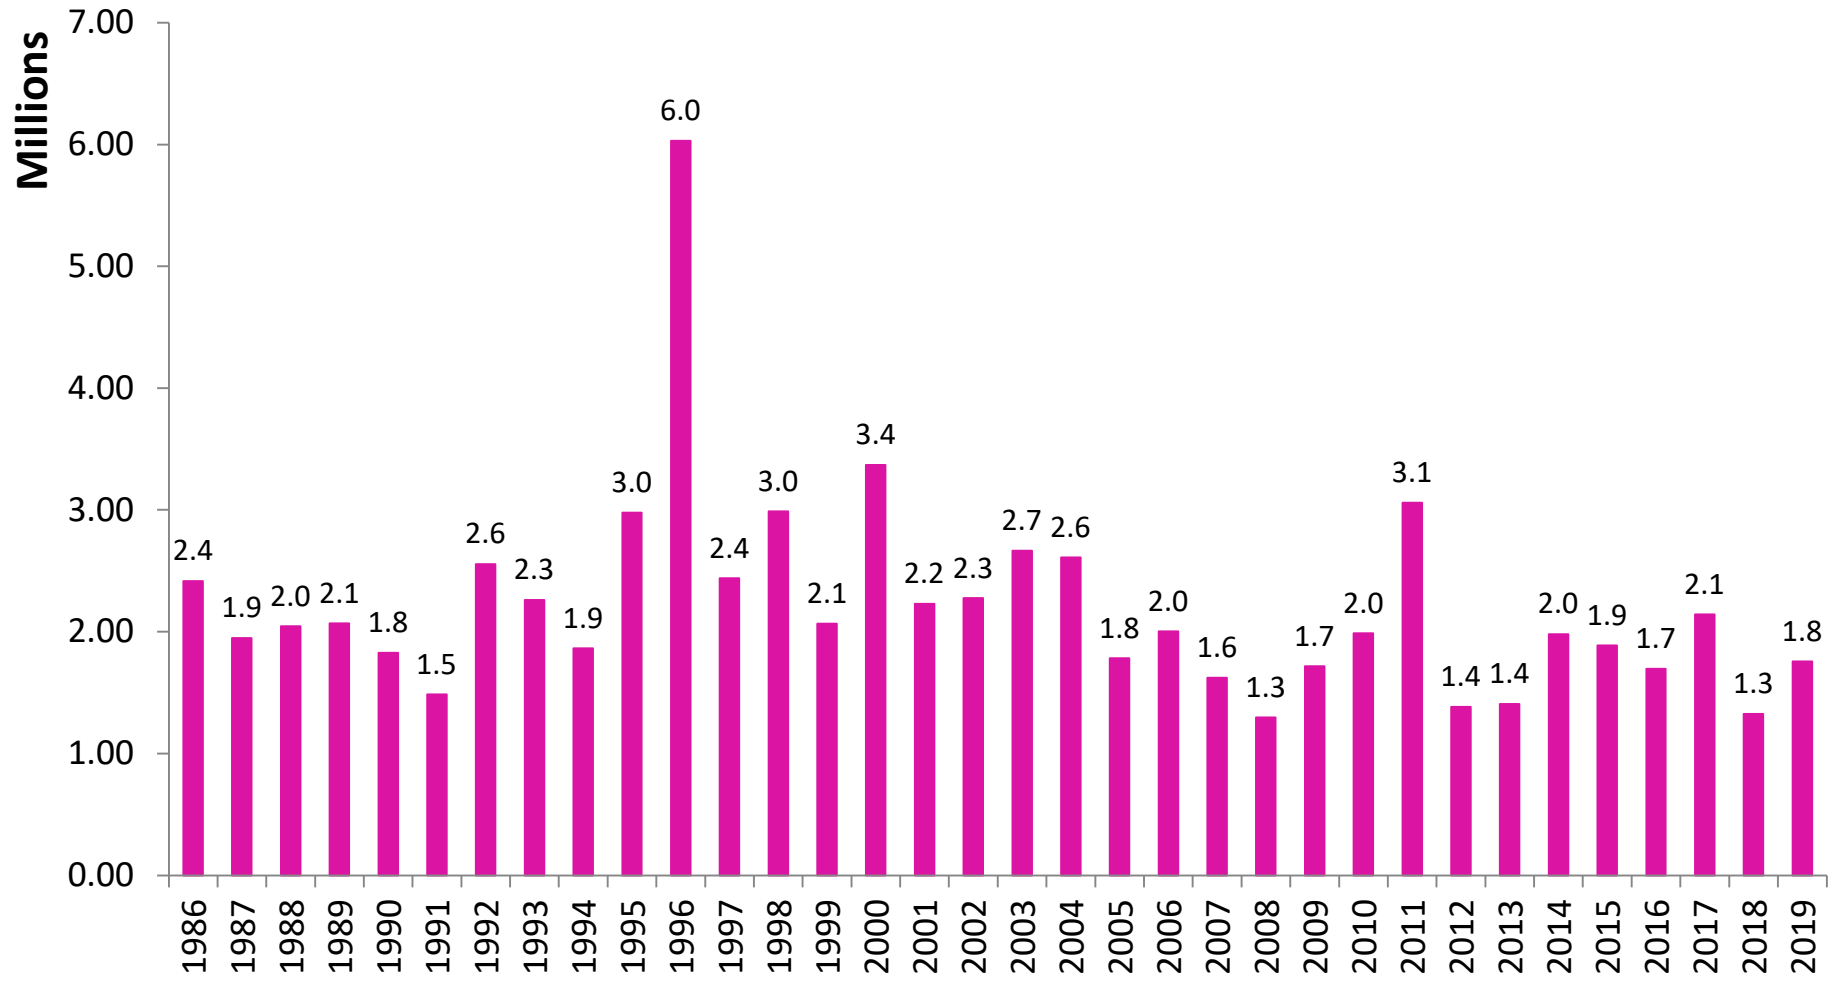

Florida Landings, February 1986-2020 (pounds, HLSO-weight)

February average for the 1986-2019 period = 1,569,651 pounds

March Landings in Florida Were 33.1% Below Historical Averages

Florida Landings, March 1986-2020 (pounds, HLSO-weight)

March average for the 1986-2019 period = 1,659,178 pounds

April Landings in Florida Were 53.8% Below Historical Averages

Florida Landings, April 1986-2020 (pounds, HLSO-weight)

April average for the 1986-2019 period = 1,713,615 pounds

May Landings (2019) in Florida Were 6.2% Below Historical Averages

Florida Landings, May 1986-2019 (pounds, HLSO-weight)

May average for the 1986-2018 period = 1,967,840 pounds

June Landings (2019) in Florida Were 21.1% Below Historical Averages

Florida Landings, June 1986-2019 (pounds, HLSO-weight)

June average for the 1986-2018 period = 2,224,198 pounds

July Landings (2019) in Florida Were 12.8% Below Historical Averages

Florida Landings, July 1986-2019 (pounds, HLSO-weight)