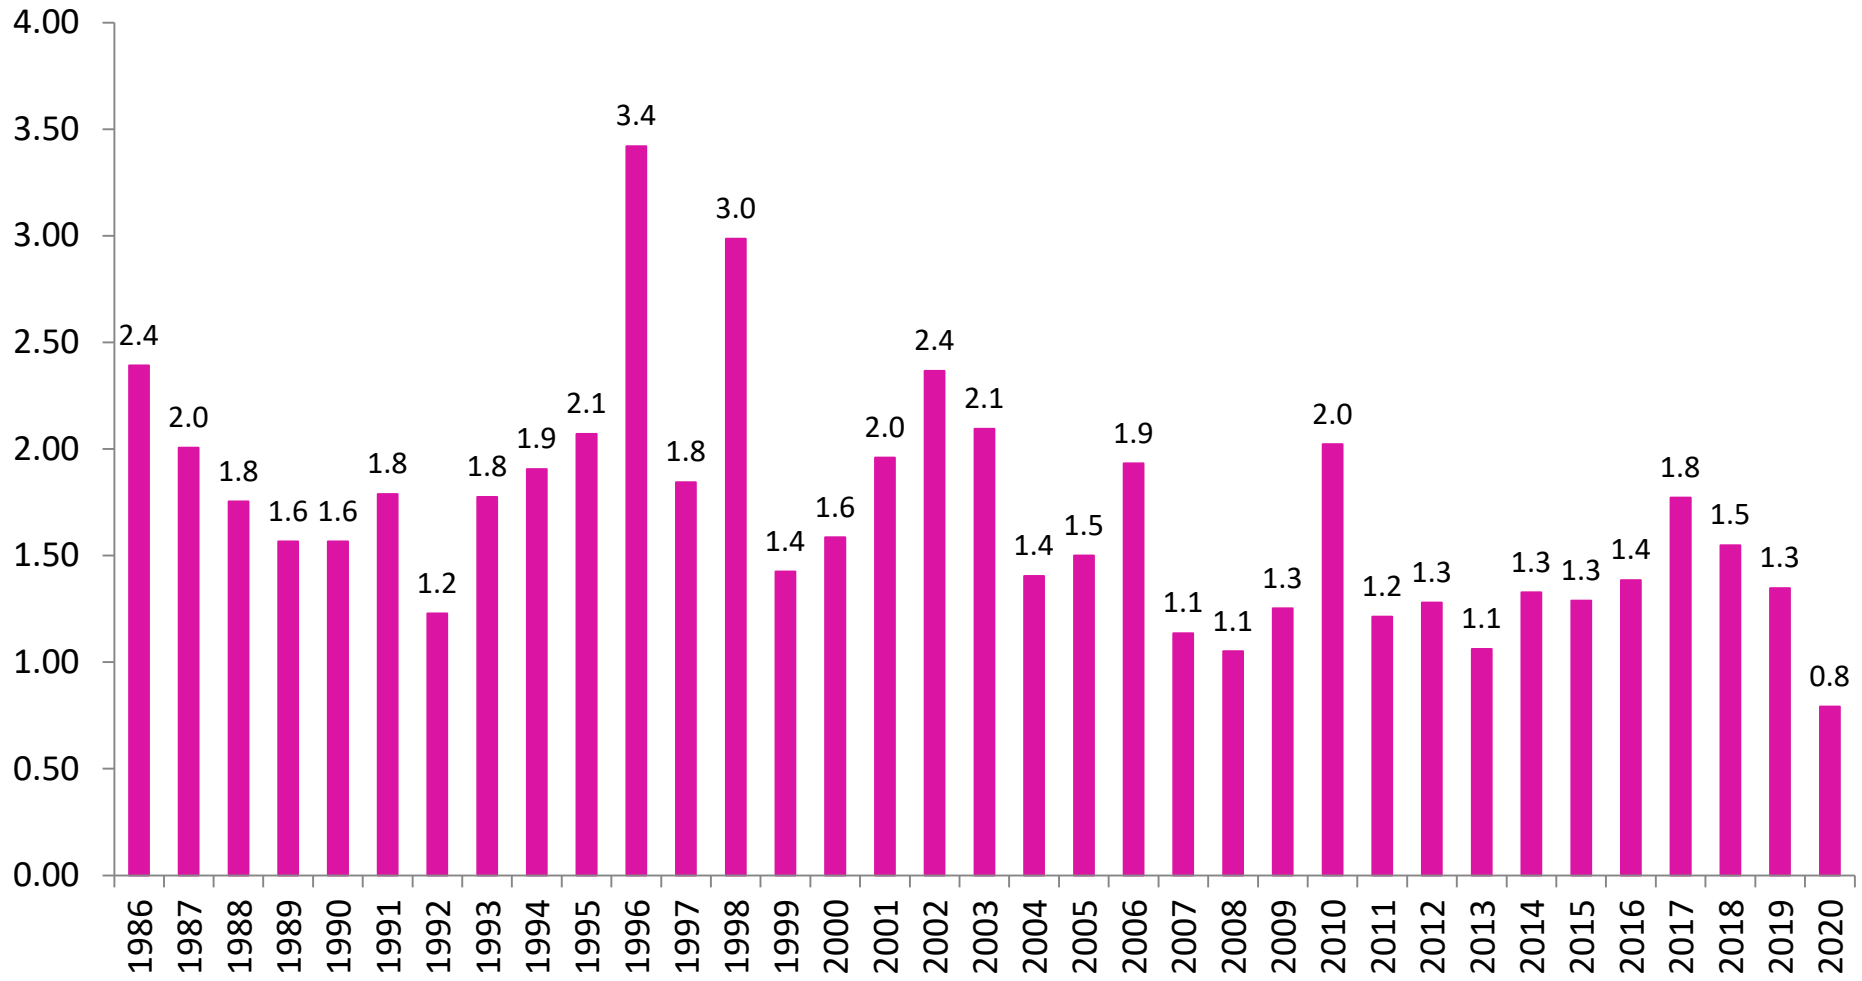

January Landings in Florida Were 14.2% Above Historical Averages

Florida Landings, January 1986-2020 (pounds, HLSO-weight)

January average for the 1986-2019 period = 1,873,428 pounds

February Landings in Florida Were 1.1% Above Historical Averages

Florida Landings, February 1986-2020 (pounds, HLSO-weight)

February average for the 1986-2019 period = 1,569,651 pounds

March Landings in Florida Were 33.1% Below Historical Averages

Florida Landings, March 1986-2020 (pounds, HLSO-weight)

March average for the 1986-2019 period = 1,659,178 pounds

April Landings in Florida Were 53.8% Below Historical Averages

Florida Landings, April 1986-2020 (pounds, HLSO-weight)

April average for the 1986-2019 period = 1,713,615 pounds

Historical Landings Data in Florida Is Significantly Impacted by One Aberrational Rock Shrimp Year in 1996

Florida Rock Shrimp Annual Landings, 1986-2019 (pounds, HLSO-weight)

Annual average for the 1986-2018 period = 4,301,594 pounds