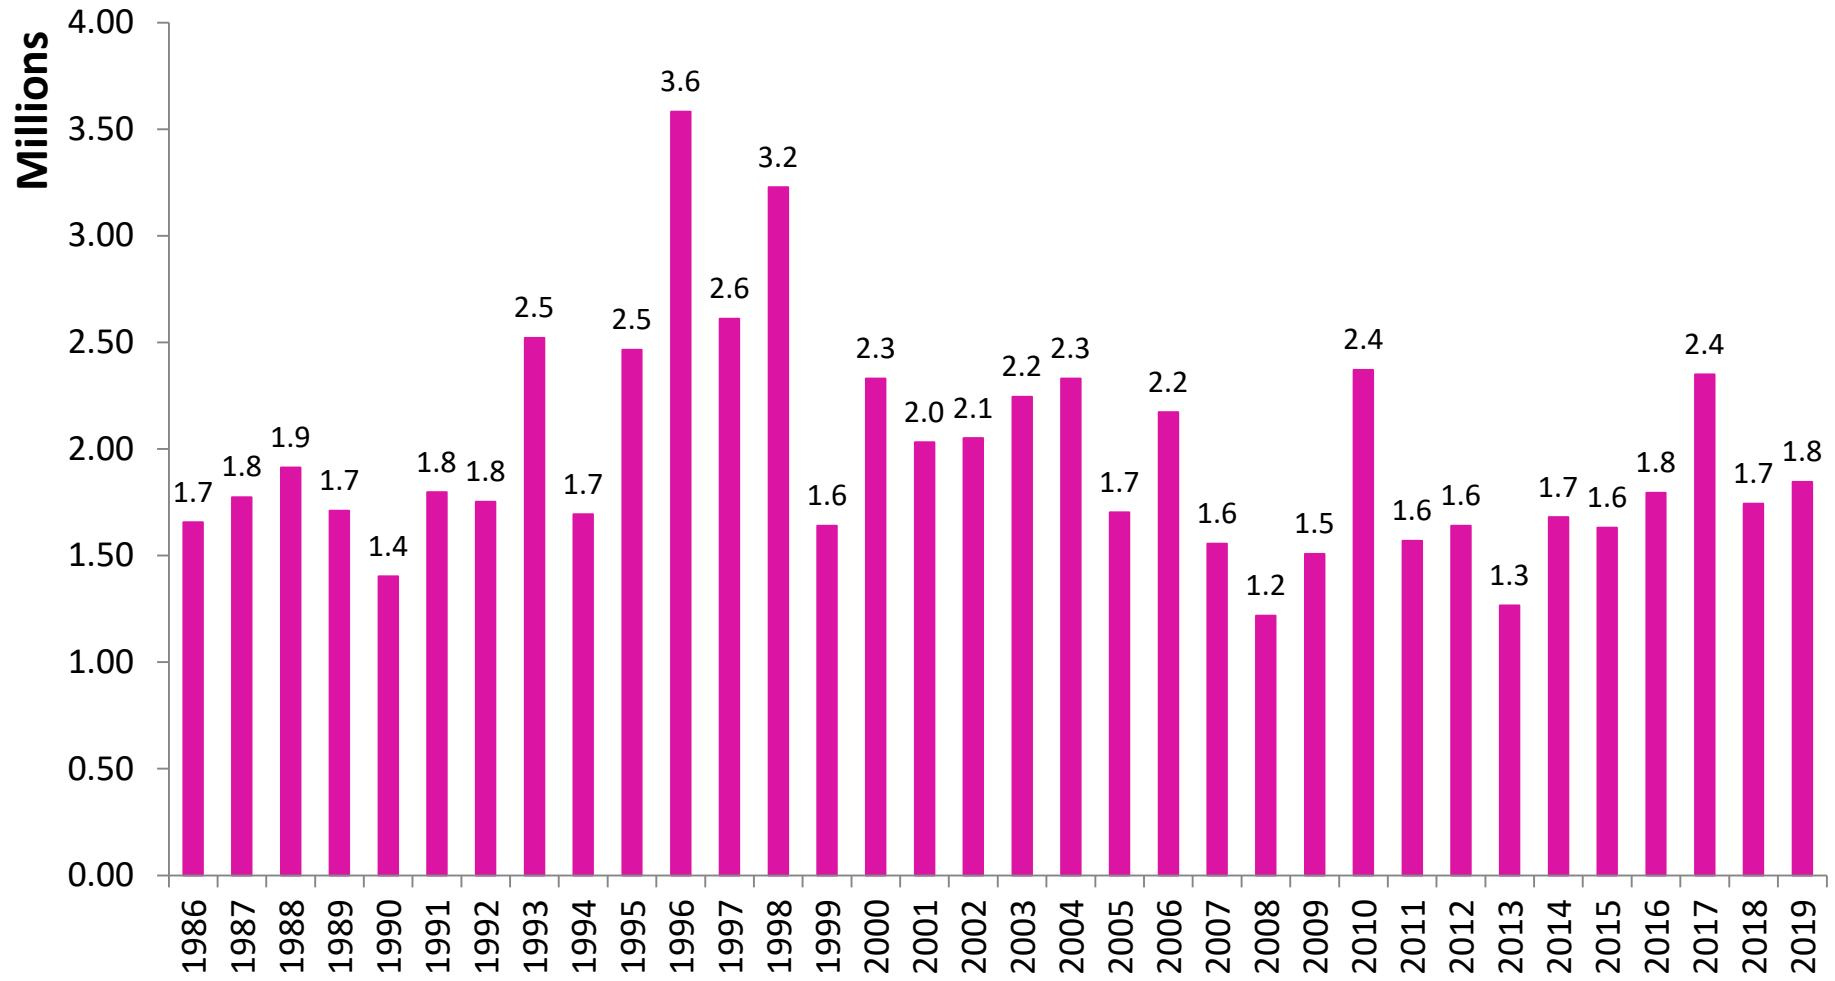

January Landings in Florida Were 14.2% Above Historical Averages

Florida Landings, January 1986-2020 (pounds, HLSO-weight)

January average for the 1986-2019 period = 1,873,428 pounds

February Landings in Florida Were 1.1% Above Historical Averages

Florida Landings, February 1986-2020 (pounds, HLSO-weight)

February average for the 1986-2019 period = 1,569,651 pounds

March Landings in Florida Were 33.1% Below Historical Averages

Florida Landings, March 1986-2020 (pounds, HLSO-weight)

March average for the 1986-2019 period = 1,659,178 pounds

April Landings in Florida Were 53.8% Below Historical Averages

Florida Landings, April 1986-2020 (pounds, HLSO-weight)

April average for the 1986-2019 period = 1,713,615 pounds

May Landings (2019) in Florida Were 6.2% Below Historical Averages

Florida Landings, May 1986-2019 (pounds, HLSO-weight)

May average for the 1986-2018 period = 1,967,840 pounds

June Landings (2019) in Florida Were 21.1% Below Historical Averages