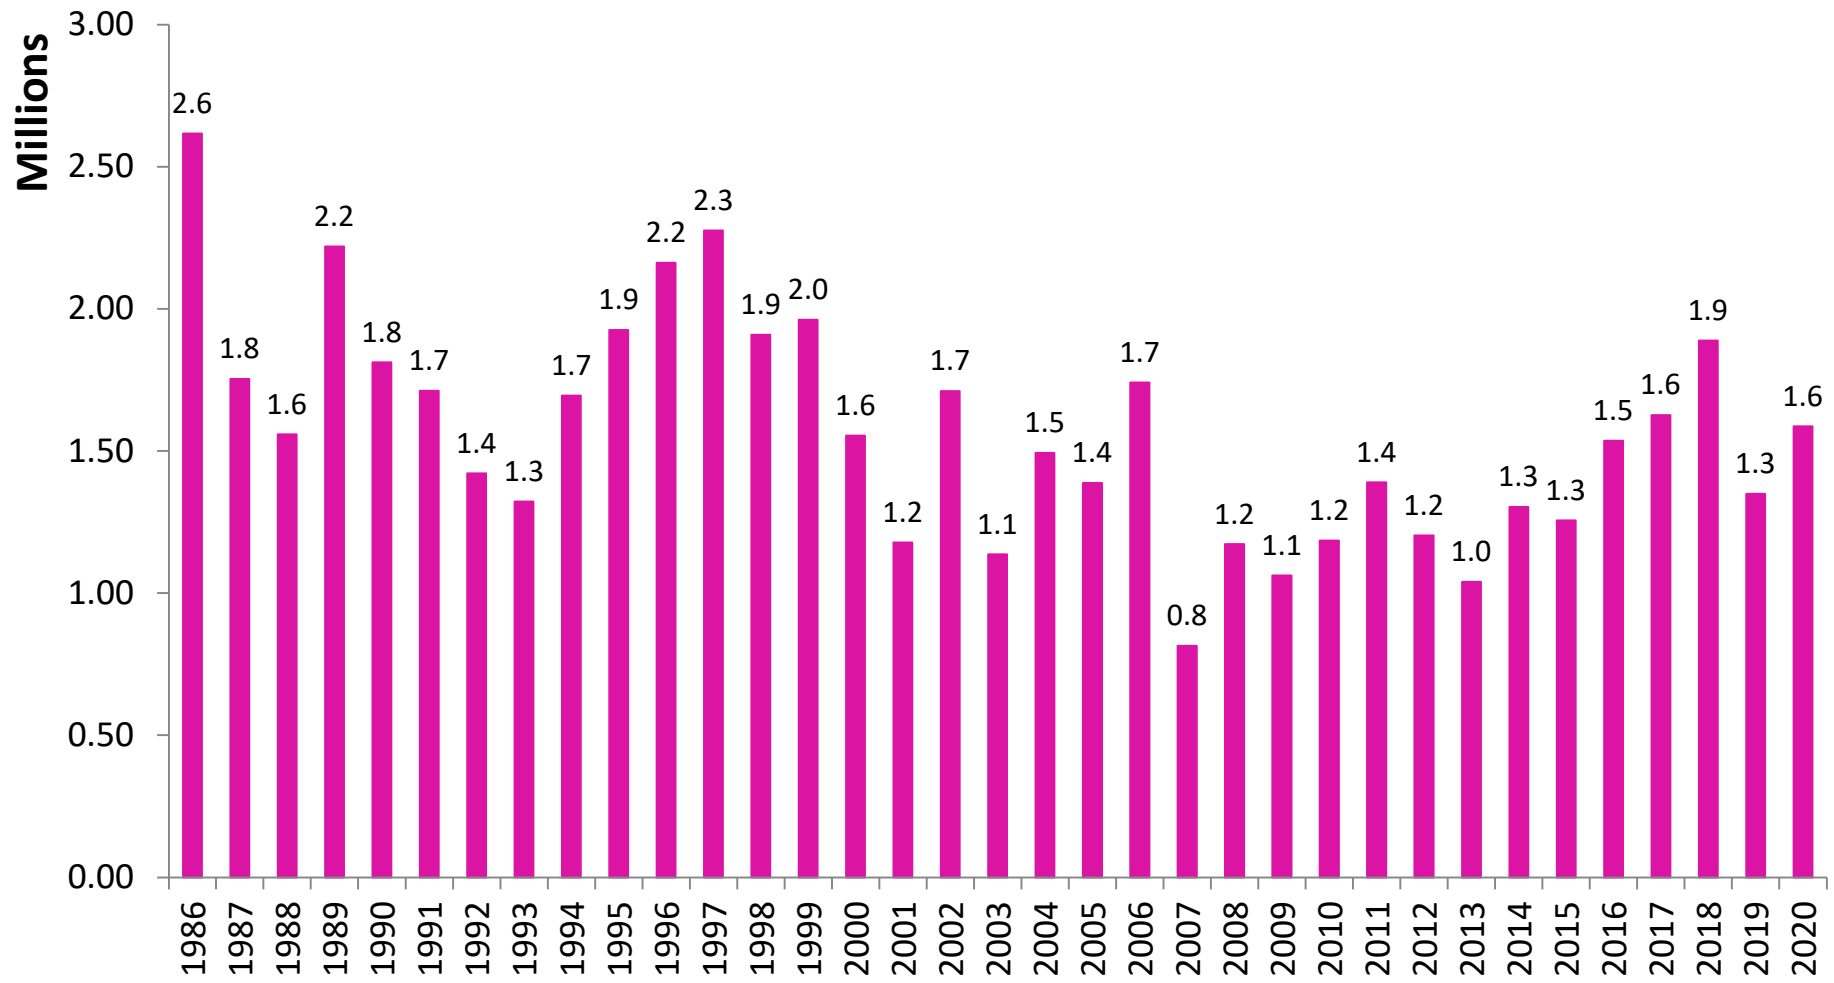

January Landings in Florida Were 14.2% Above Historical Averages

Florida Landings, January 1986-2020 (pounds, HLSO-weight)

January average for the 1986-2019 period = 1,873,428 pounds

February Landings in Florida Were 1.1% Above Historical Averages

Florida Landings, February 1986-2020 (pounds, HLSO-weight)

February average for the 1986-2019 period = 1,569,651 pounds

March Landings in Florida Were 33.1% Below Historical Averages

Florida Landings, March 1986-2020 (pounds, HLSO-weight)

March average for the 1986-2019 period = 1,659,178 pounds

April Landings in Florida Were 53.8% Below Historical Averages

Florida Landings, April 1986-2020 (pounds, HLSO-weight)

April average for the 1986-2019 period = 1,713,615 pounds

Historical Landings Data in Florida Is Significantly Impacted by One Aberrational Rock Shrimp Year in 1996

Florida Rock Shrimp Annual Landings, 1986-2019 (pounds, HLSO-weight)

Annual average for the 1986-2018 period = 4,301,594 pounds