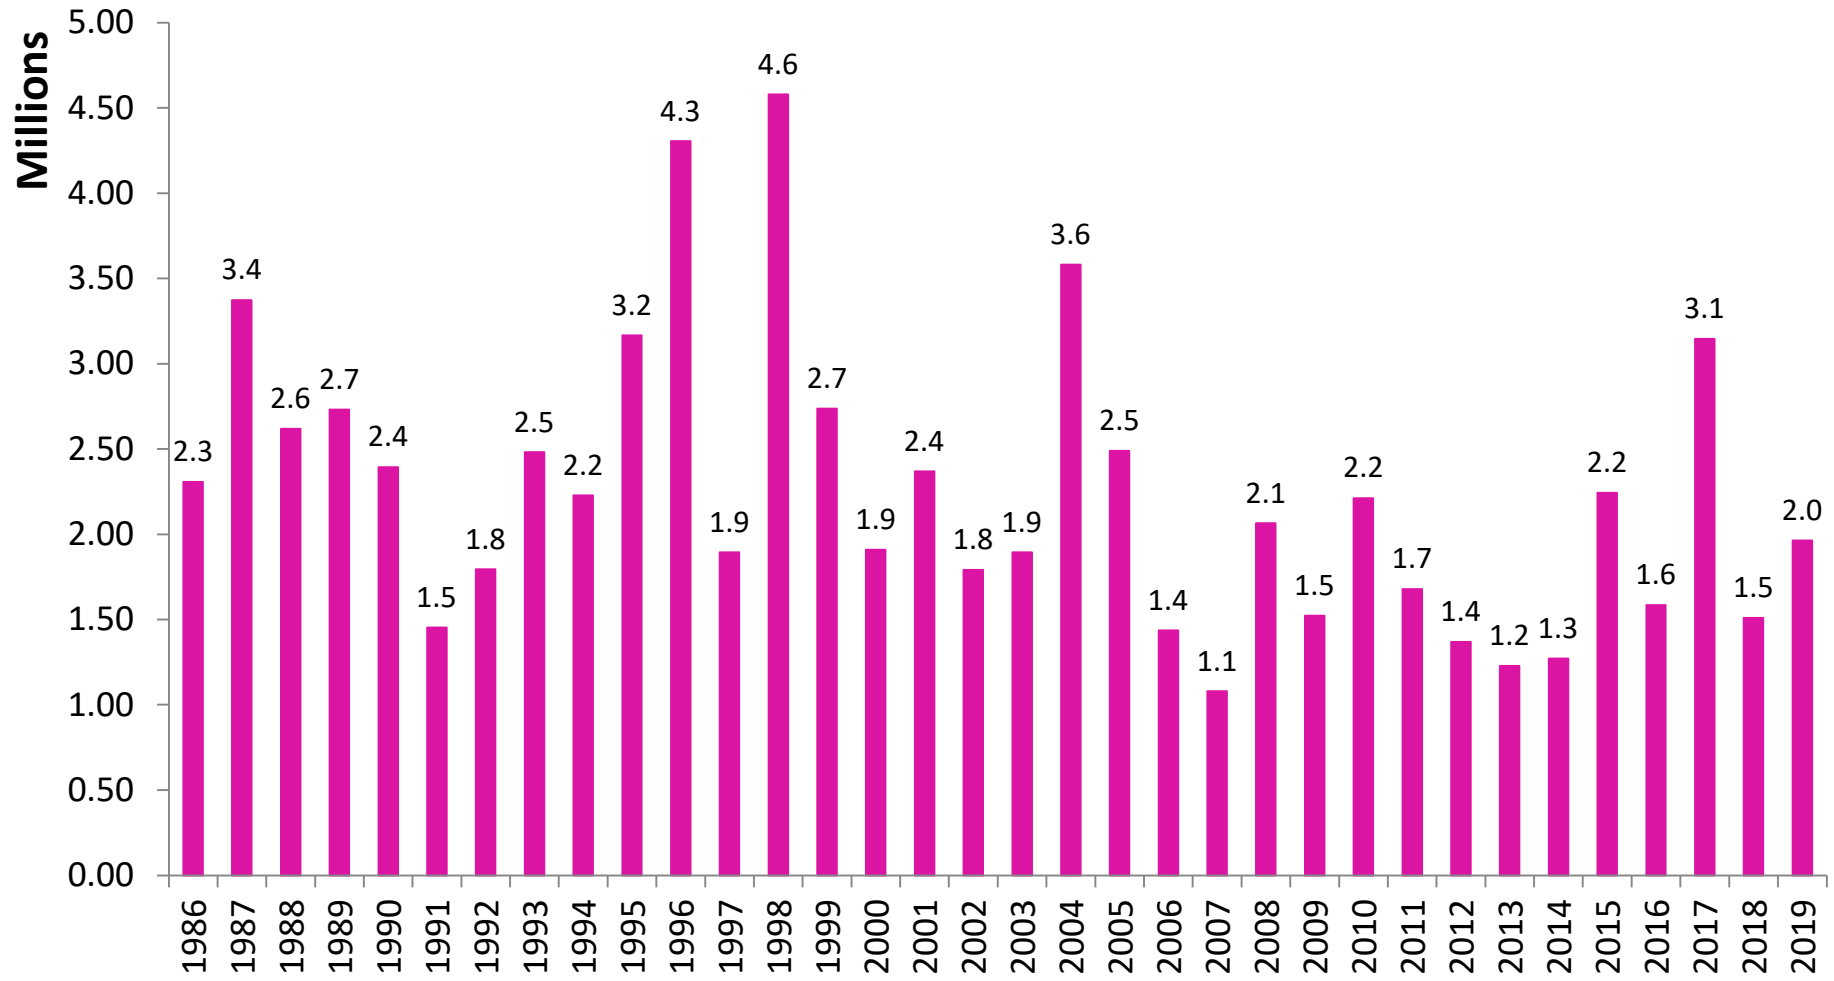

September Landings (2019) in Florida Were 22.3% Below Historical Averages

Florida Landings, September 1986-2019 (pounds, HLSO-weight)

September average for the 1986-2018 period = 2,173,263 pounds

October Landings (2019) in Florida Were 10.5% Below Historical Averages

Florida Landings, October 1986-2019 (pounds, HLSO-weight)

October average for the 1986-2018 period = 2,362,059 pounds

November Landings (2019) in Florida Were 12.9% Below Historical Averages

Florida Landings, November 1986-2019 (pounds, HLSO-weight)

November average for the 1986-2018 period = 2,255,717 pounds

December Landings (2019) in Florida Were 13.0% Above Historical Averages

Florida Landings, December 1986-2019 (pounds, HLSO-weight)

December average for the 1986-2018 period = 2,252,703 pounds

Historical Landings Data in Florida Is Significantly Impacted by One Aberrational Rock Shrimp Year in 1996

Florida Rock Shrimp Annual Landings, 1986-2019 (pounds, HLSO-weight)

Annual average for the 1986-2018 period = 4,301,594 pounds