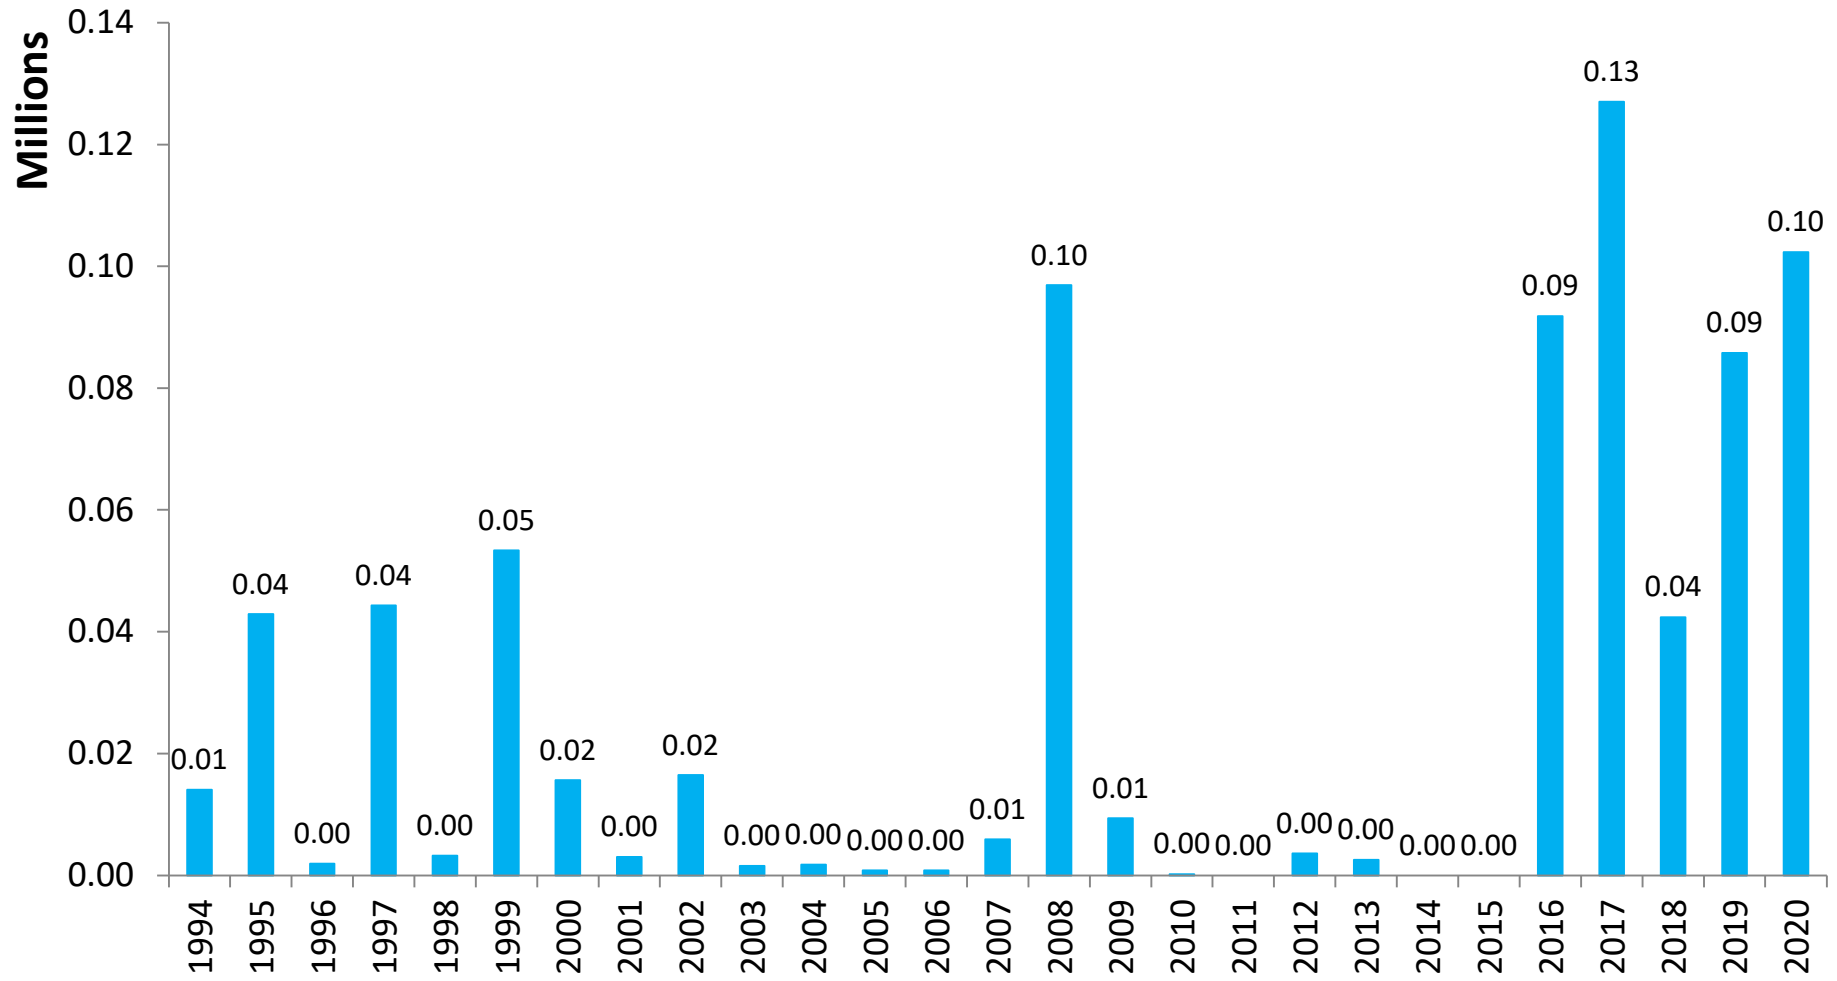

January Landings in North Carolina Were 1,800.6% Above Historical Averages

North Carolina Landings, January 1994-2020 (pounds, HLSO-weight)

January average for the 1994-2019 period = 95,578 pounds

February Landings in North Carolina Were 1,470.5% Above Historical Averages

North Carolina Landings, February 1994-2020 (pounds, HLSO-weight)

February average for the 1994-2019 period = 36,298 pounds

March Landings in North Carolina Were 300.1% Above Historical Averages

North Carolina Landings, March 1994-2020 (pounds, HLSO-weight)

March average for the 1994-2019 period = 25,584 pounds

April Landings in North Carolina Were 112.5% Above Historical Averages

North Carolina Landings, April 1994-2020 (pounds, HLSO-weight)

April average for the 1994-2019 period = 41,952 pounds

May Landings (2019) in North Carolina Were 40.1% Above Historical Averages

North Carolina Landings, May 1994-2019 (pounds, HLSO-weight)

May average for the 1994-2018 period = 141,466 pounds

June Landings (2019) in North Carolina Were 69.6% Below Historical Averages