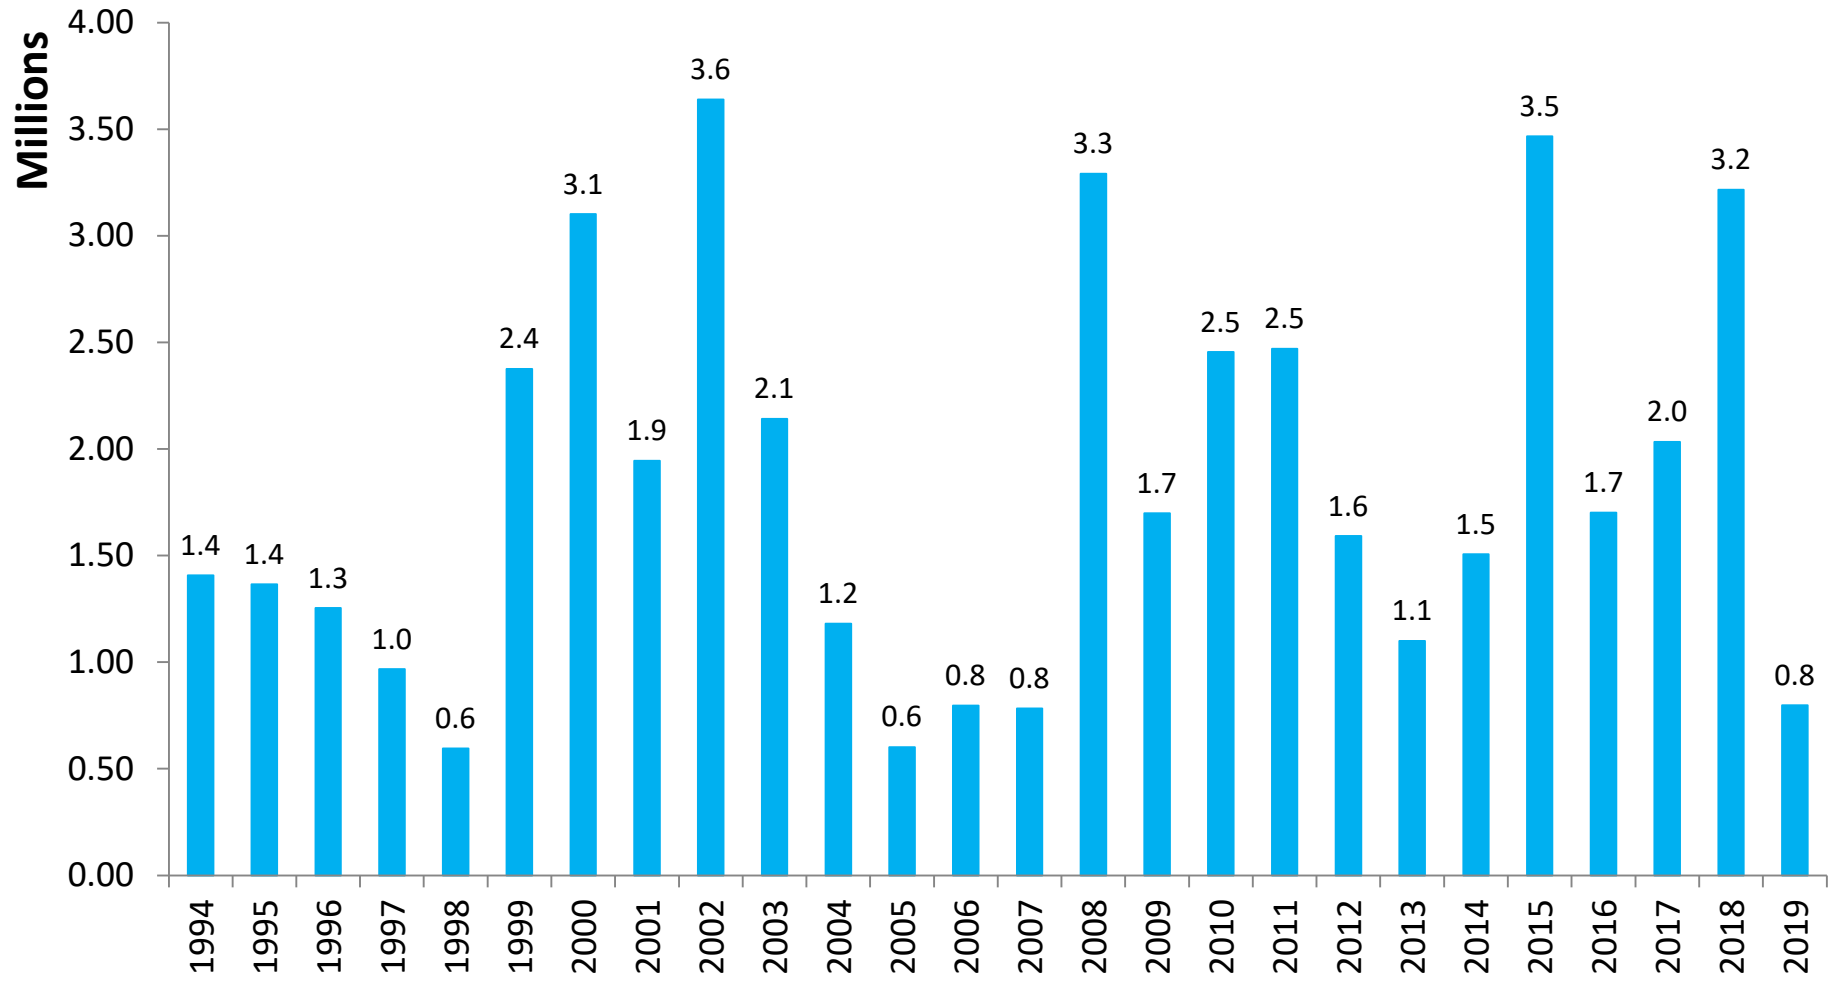

March average for the 1994-2019 period = 25,584 pounds

April Landings in North Carolina Were 112.5% Above Historical Averages

North Carolina Landings, April 1994-2020 (pounds, HLSO-weight)

April average for the 1994-2019 period = 41,952 pounds

May Landings (2019) in North Carolina Were 40.1% Above Historical Averages

North Carolina Landings, May 1994-2019 (pounds, HLSO-weight)

May average for the 1994-2018 period = 141,466 pounds

June Landings (2019) in North Carolina Were 69.6% Below Historical Averages

North Carolina Landings, June 1994-2019 (pounds, HLSO-weight)

June average for the 1994-2018 period = 449,452 pounds

July Landings (2019) in North Carolina Were 57.3% Below Historical Averages

North Carolina Landings, July 1994-2019 (pounds, HLSO-weight)

July average for the 1994-2018 period = 1,867,196 pounds

August Landings (2019) in North Carolina Were 55.1% Below Historical Averages

North Carolina Landings, August 1994-2019 (pounds, HLSO-weight)

August average for the 1994-2018 period = 1,687,288 pounds