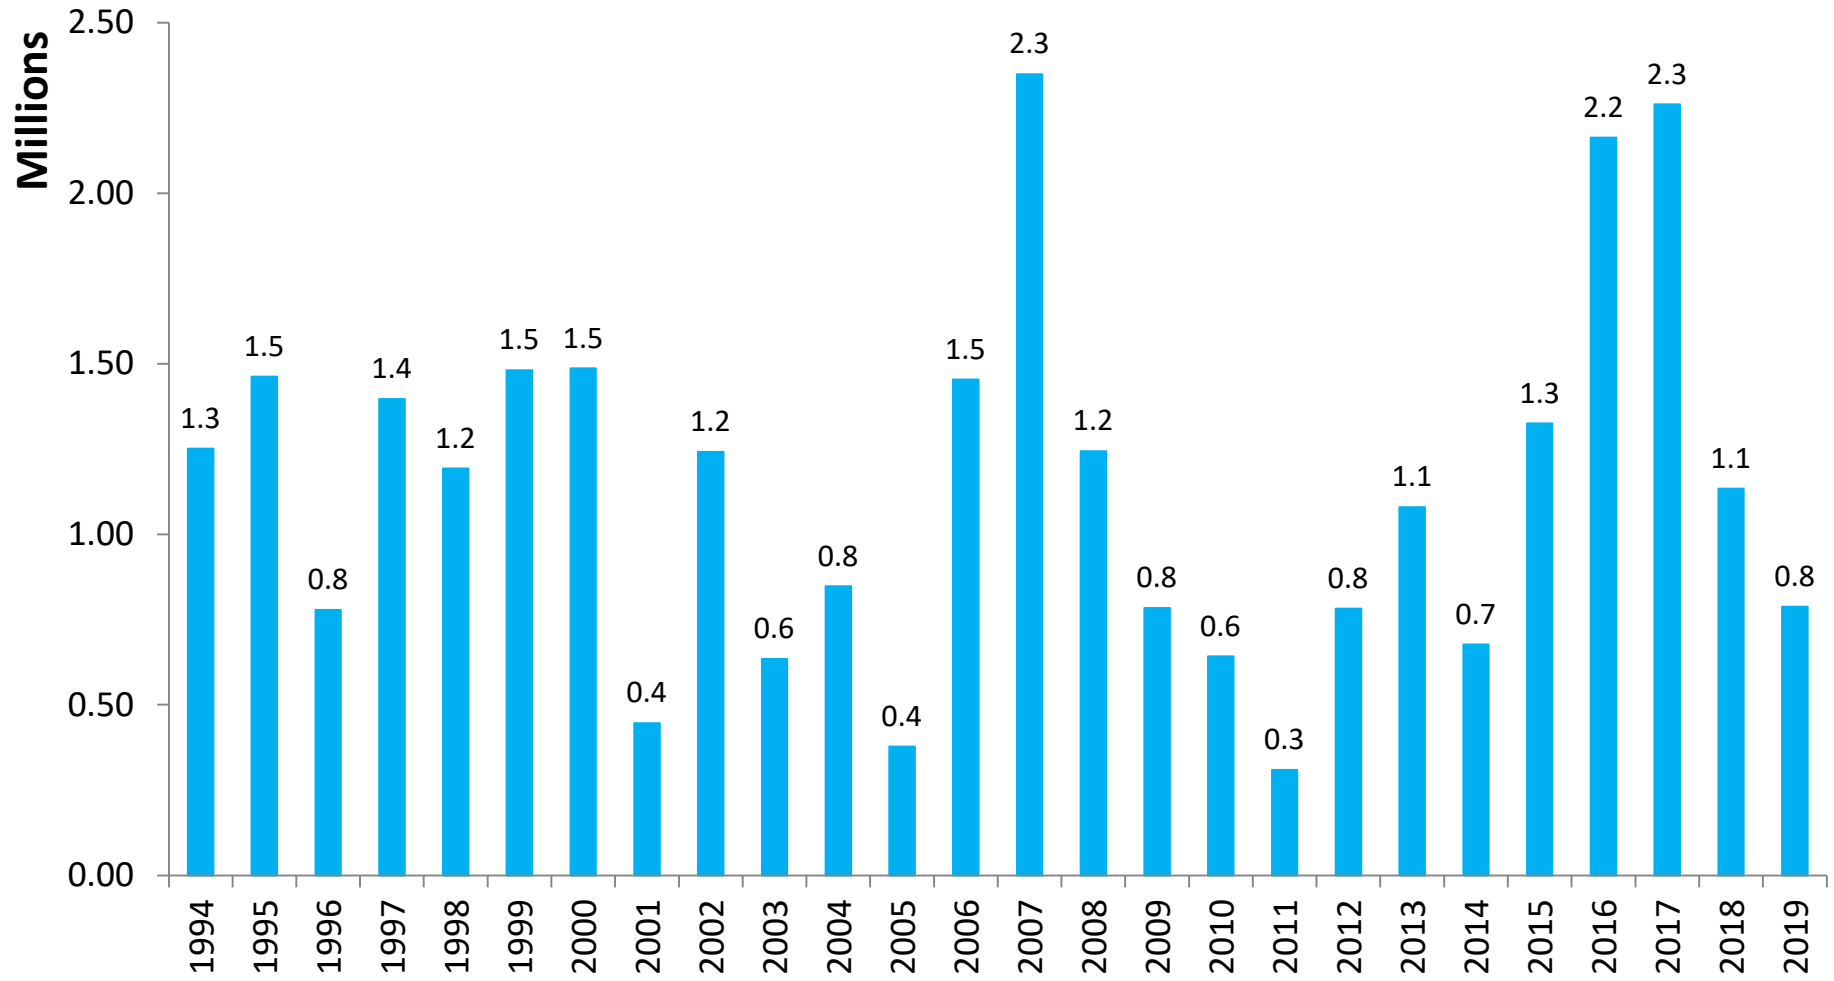

March average for the 1994-2019 period = 25,584 pounds

April Landings in North Carolina Were 112.5% Above Historical Averages

North Carolina Landings, April 1994-2020 (pounds, HLSO-weight)

April average for the 1994-2019 period = 41,952 pounds

July average for the 1994-2018 period = 1,867,196 pounds

August Landings (2019) in North Carolina Were 55.1% Below Historical Averages

North Carolina Landings, August 1994-2019 (pounds, HLSO-weight)

August average for the 1994-2018 period = 1,687,288 pounds

September Landings (2019) in North Carolina Were 48.7% Below Historical Averages

North Carolina Landings, September 1994-2019 (pounds, HLSO-weight)

September average for the 1994-2018 period = 1,211,264 pounds

October Landings (2019) in North Carolina Were 37.1% Below Historical Averages

North Carolina Landings, October 1994-2019 (pounds, HLSO-weight)

October average for the 1994-2018 period = 1,252,098 pounds