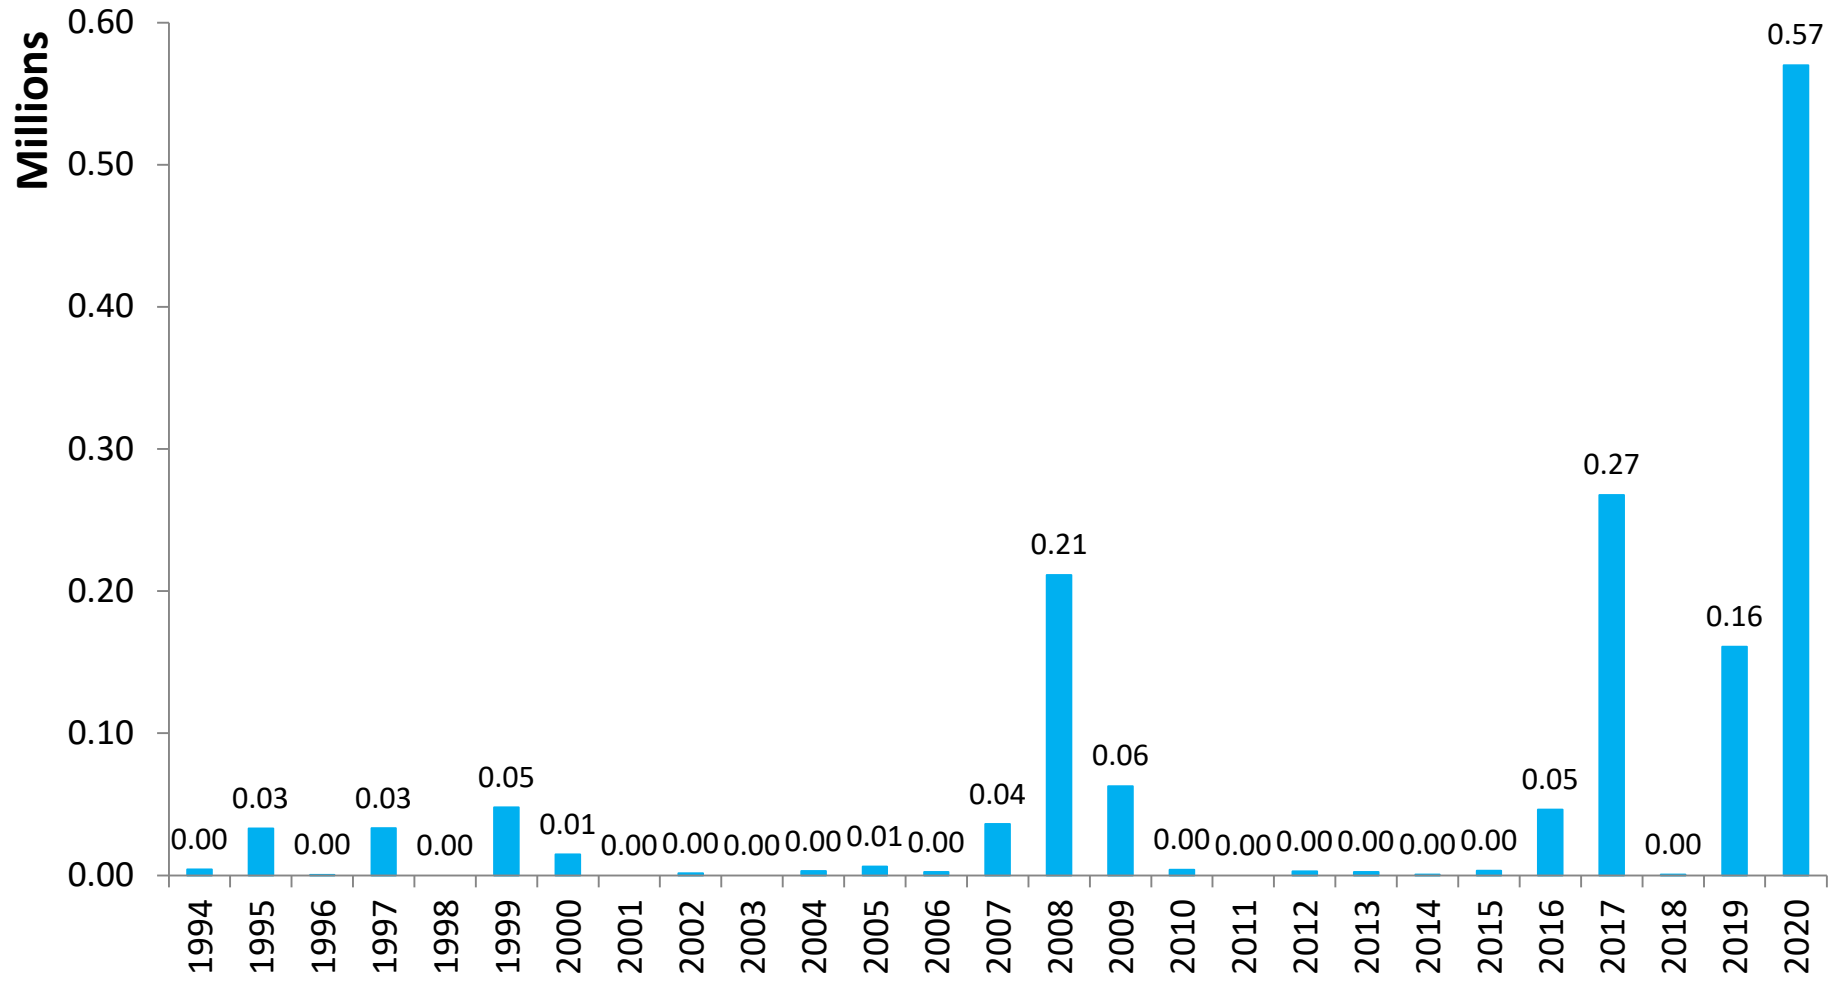

January Landings in North Carolina Were 1,800.6% Above Historical Averages

North Carolina Landings, January 1994-2020 (pounds, HLSO-weight)

January average for the 1994-2019 period = 95,578 pounds

February Landings in North Carolina Were 1,470.5% Above Historical Averages

North Carolina Landings, February 1994-2020 (pounds, HLSO-weight)

February average for the 1994-2019 period = 36,298 pounds

March Landings in North Carolina Were 300.1% Above Historical Averages

North Carolina Landings, March 1994-2020 (pounds, HLSO-weight)

March average for the 1994-2019 period = 25,584 pounds

April Landings in North Carolina Were 112.5% Above Historical Averages

North Carolina Landings, April 1994-2020 (pounds, HLSO-weight)

April average for the 1994-2019 period = 41,952 pounds

December Landings (2019) in North Carolina Were 996.7% Above Historical Averages

North Carolina Landings, December 1994-2019 (pounds, HLSO-weight)

December average for the 1994-2018 period = 262,430 pounds