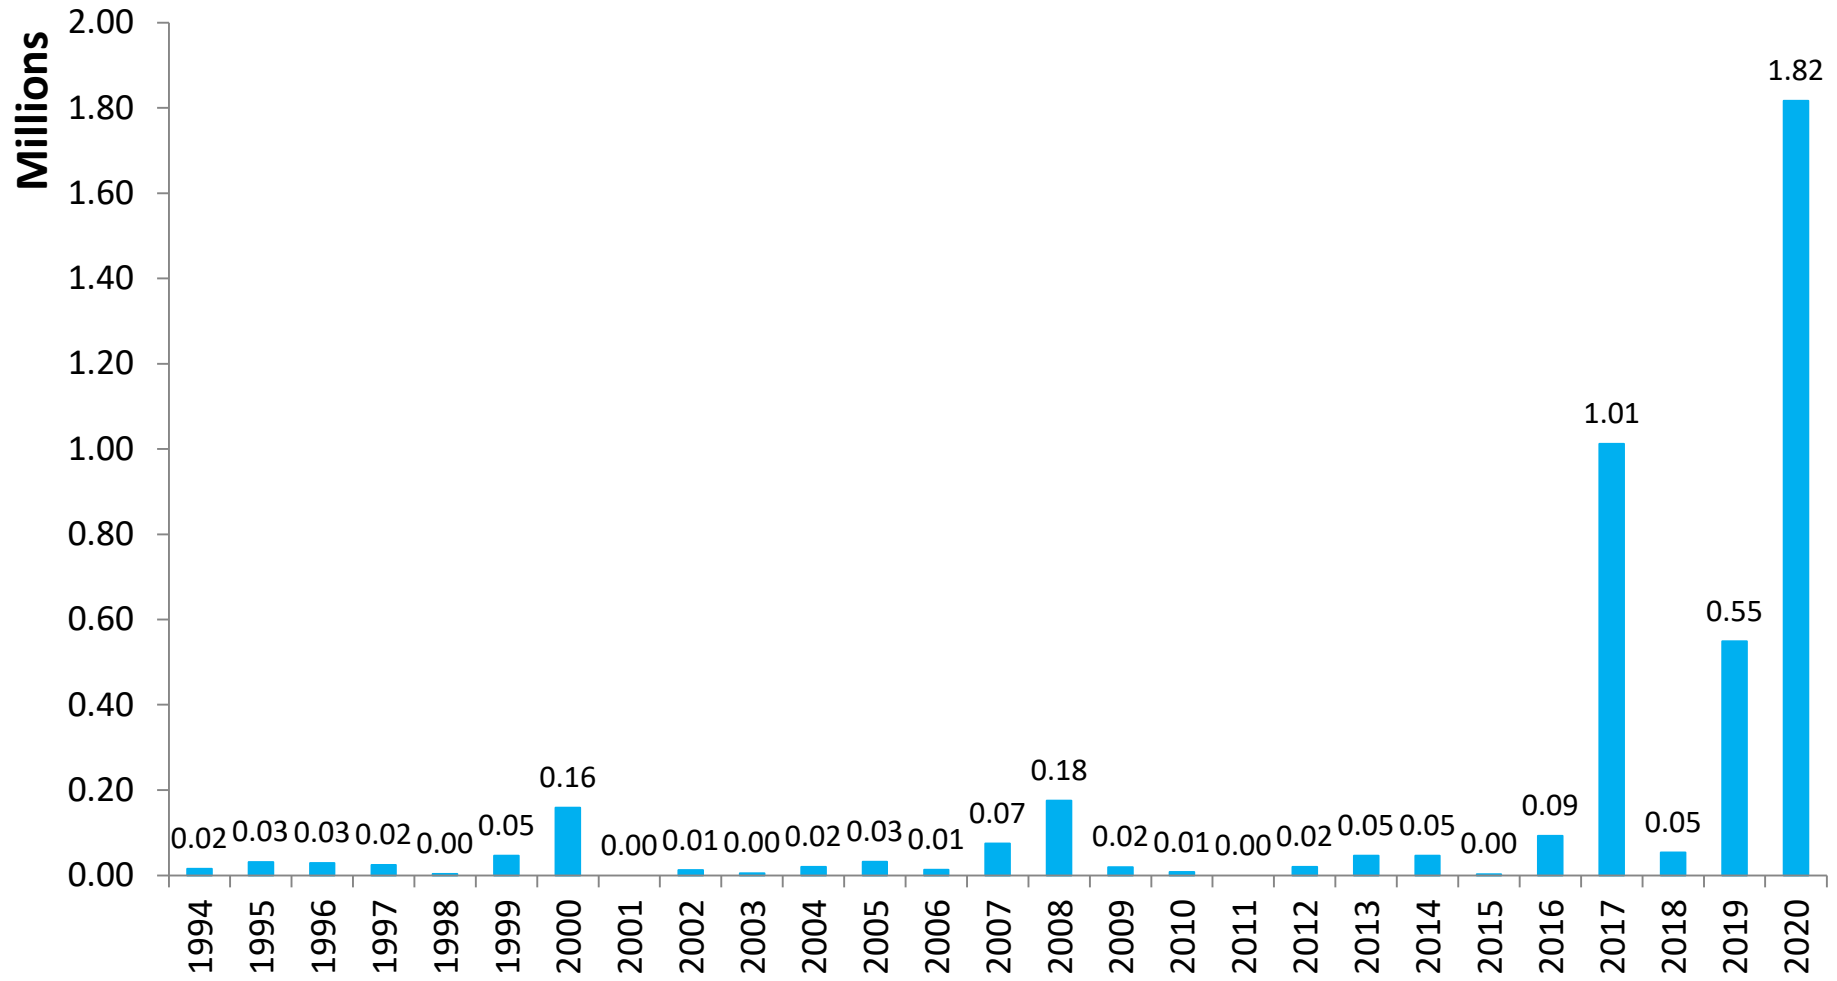

January Landings in North Carolina Were 1,800.6% Above Historical Averages

North Carolina Landings, January 1994-2020 (pounds, HLSO-weight)

January average for the 1994-2019 period = 95,578 pounds

February Landings in North Carolina Were 1,470.5% Above Historical Averages

North Carolina Landings, February 1994-2020 (pounds, HLSO-weight)

February average for the 1994-2019 period = 36,298 pounds

March Landings in North Carolina Were 300.1% Above Historical Averages

North Carolina Landings, March 1994-2020 (pounds, HLSO-weight)

March average for the 1994-2019 period = 25,584 pounds

April Landings in North Carolina Were 112.5% Above Historical Averages

North Carolina Landings, April 1994-2020 (pounds, HLSO-weight)

April average for the 1994-2019 period = 41,952 pounds

December Landings (2019) in North Carolina Were 996.7% Above Historical Averages

North Carolina Landings, December 1994-2019 (pounds, HLSO-weight)

December average for the 1994-2018 period = 262,430 pounds