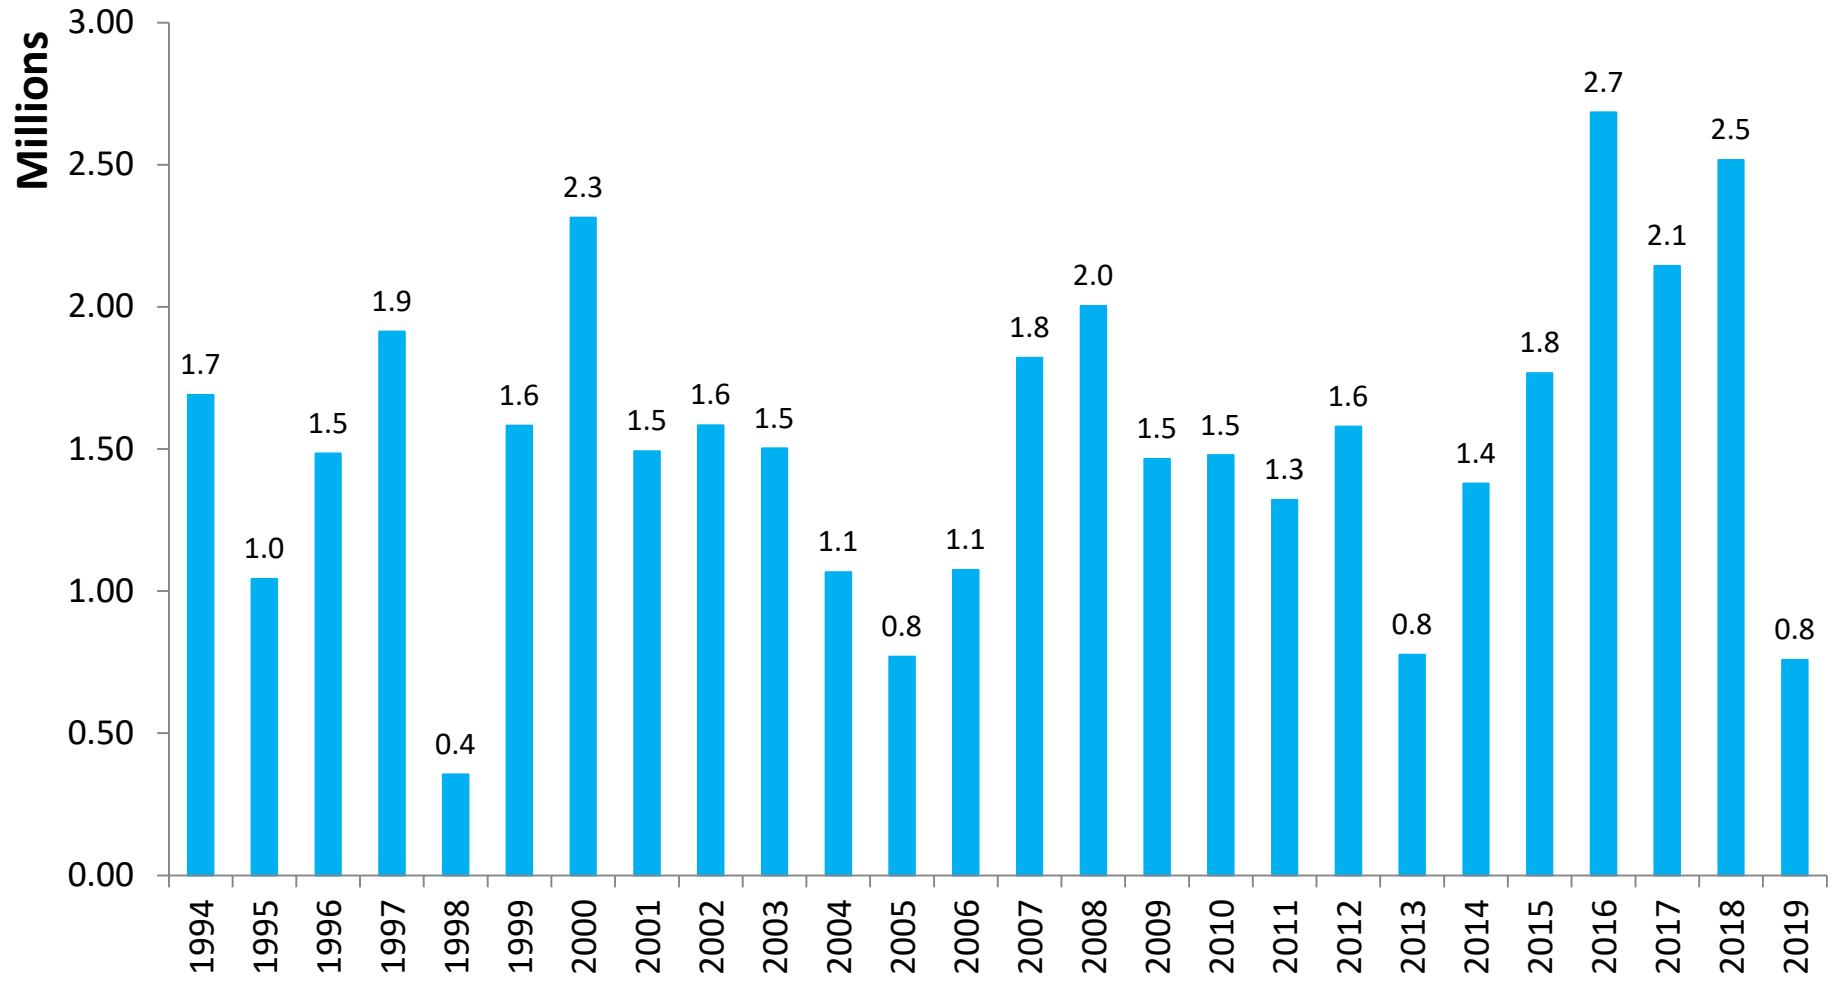

March average for the 1994-2019 period = 25,584 pounds

April Landings in North Carolina Were 112.5% Above Historical Averages

North Carolina Landings, April 1994-2020 (pounds, HLSO-weight)

April average for the 1994-2019 period = 41,952 pounds

May Landings (2019) in North Carolina Were 40.1% Above Historical Averages

North Carolina Landings, May 1994-2019 (pounds, HLSO-weight)

May average for the 1994-2018 period = 141,466 pounds

June Landings (2019) in North Carolina Were 69.6% Below Historical Averages

North Carolina Landings, June 1994-2019 (pounds, HLSO-weight)

June average for the 1994-2018 period = 449,452 pounds

July Landings (2019) in North Carolina Were 57.3% Below Historical Averages

North Carolina Landings, July 1994-2019 (pounds, HLSO-weight)

July average for the 1994-2018 period = 1,867,196 pounds

August Landings (2019) in North Carolina Were 55.1% Below Historical Averages

North Carolina Landings, August 1994-2019 (pounds, HLSO-weight)

August average for the 1994-2018 period = 1,687,288 pounds