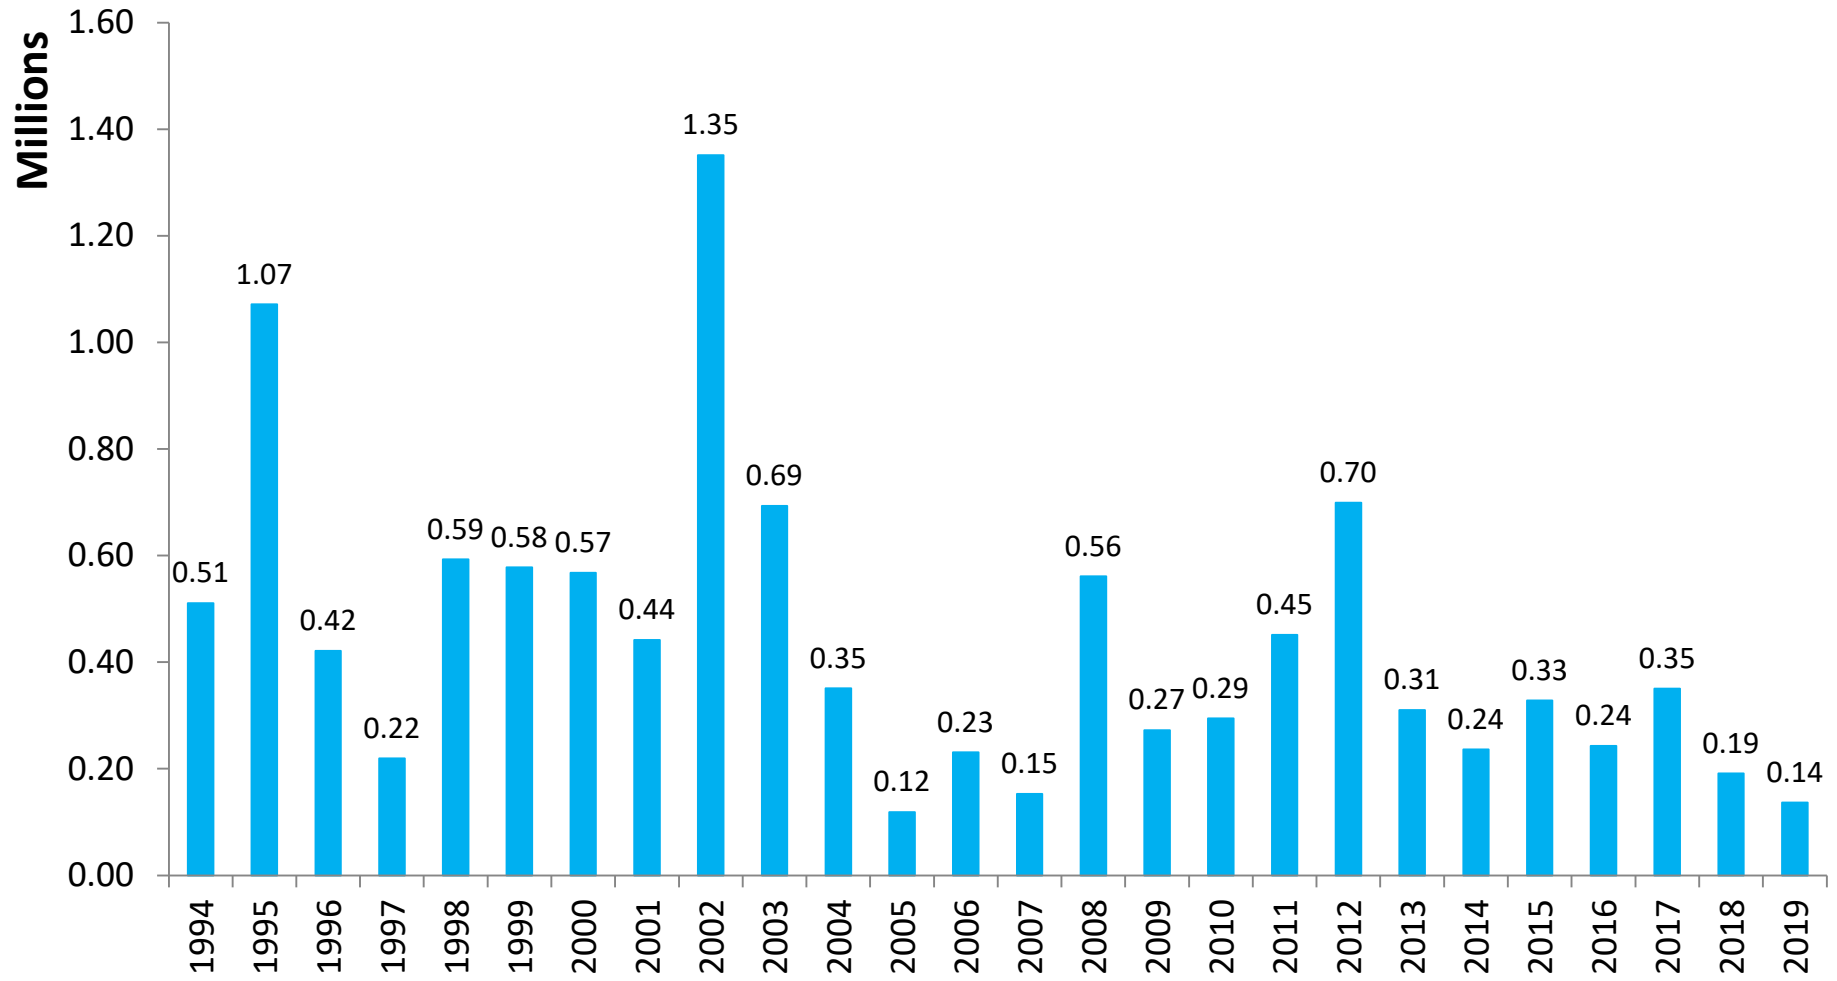

North Carolina Landings, February 1994-2020 (pounds, HLSO-weight)

February average for the 1994-2019 period = 36,298 pounds

March Landings in North Carolina Were 300.1% Above Historical Averages

North Carolina Landings, March 1994-2020 (pounds, HLSO-weight)

March average for the 1994-2019 period = 25,584 pounds

April Landings in North Carolina Were 112.5% Above Historical Averages

North Carolina Landings, April 1994-2020 (pounds, HLSO-weight)

April average for the 1994-2019 period = 41,952 pounds

May Landings (2019) in North Carolina Were 40.1% Above Historical Averages

North Carolina Landings, May 1994-2019 (pounds, HLSO-weight)

May average for the 1994-2018 period = 141,466 pounds

June Landings (2019) in North Carolina Were 69.6% Below Historical Averages

North Carolina Landings, June 1994-2019 (pounds, HLSO-weight)

June average for the 1994-2018 period = 449,452 pounds

July Landings (2019) in North Carolina Were 57.3% Below Historical Averages

North Carolina Landings, July 1994-2019 (pounds, HLSO-weight)