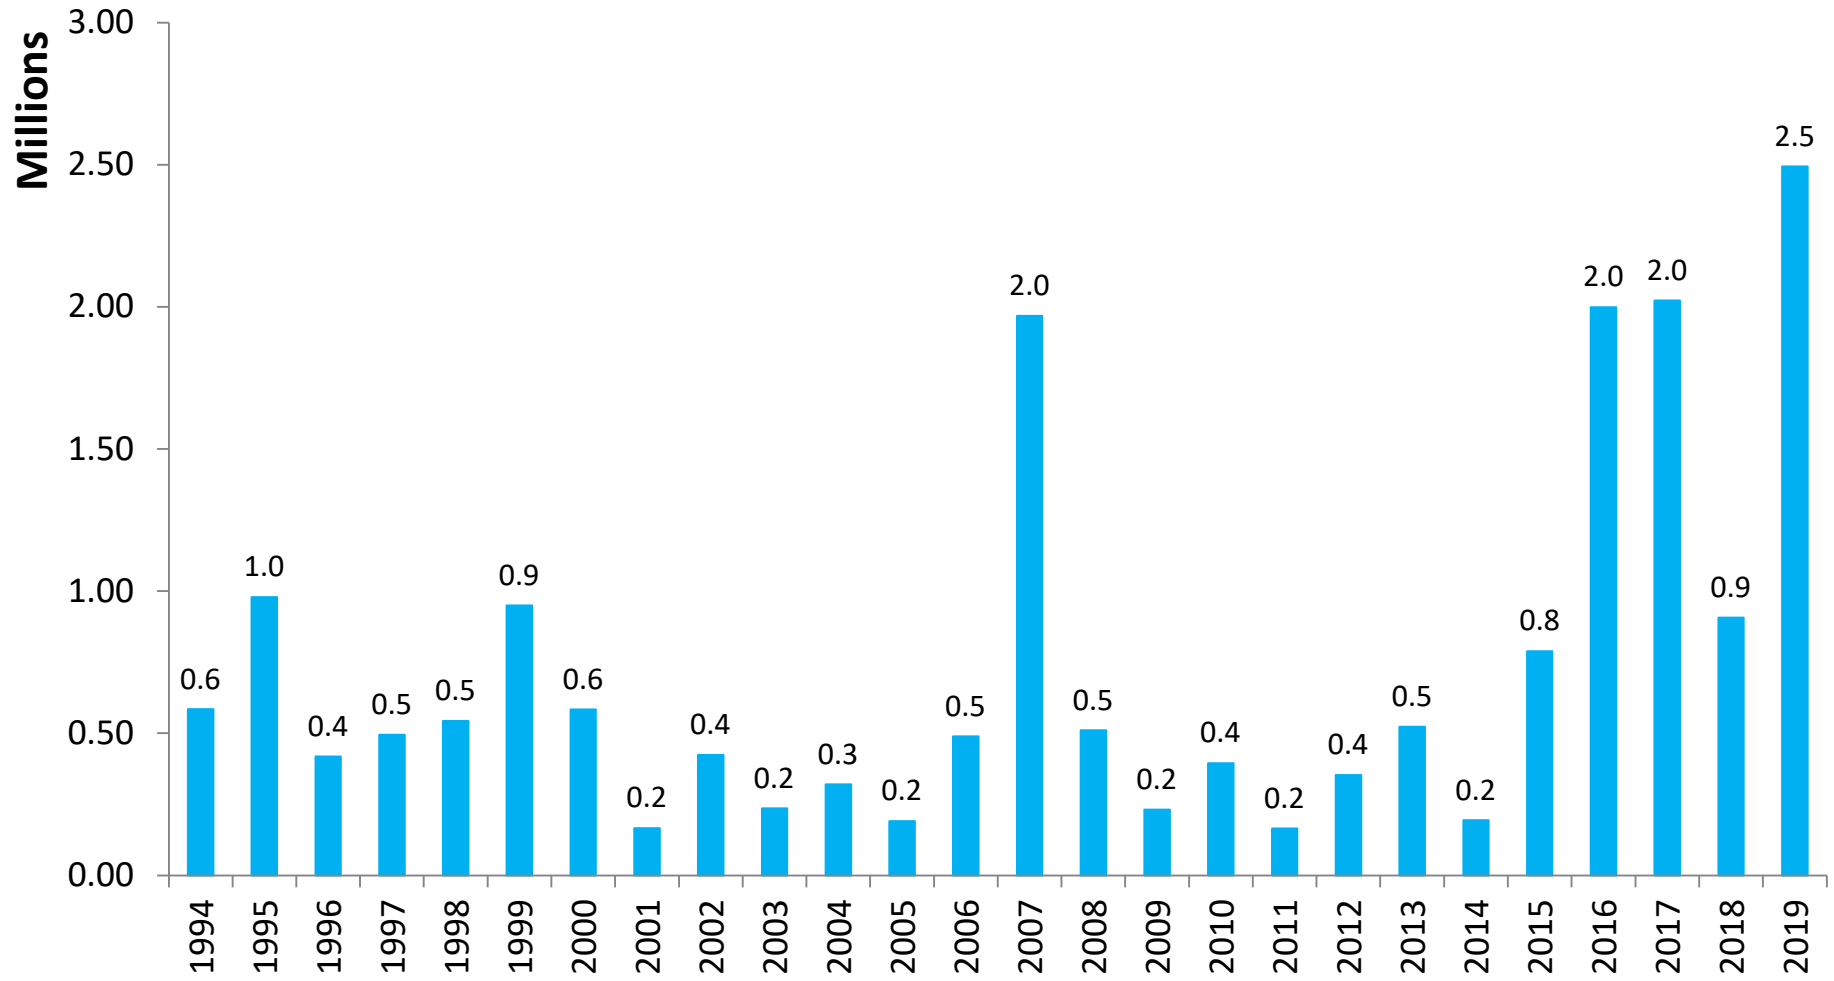

November Landings (2019) in North Carolina Were 249.1% Above Historical Averages

North Carolina Landings, November 1994-2019 (pounds, HLSO-weight)

November average for the 1994-2018 period = 714,423 pounds