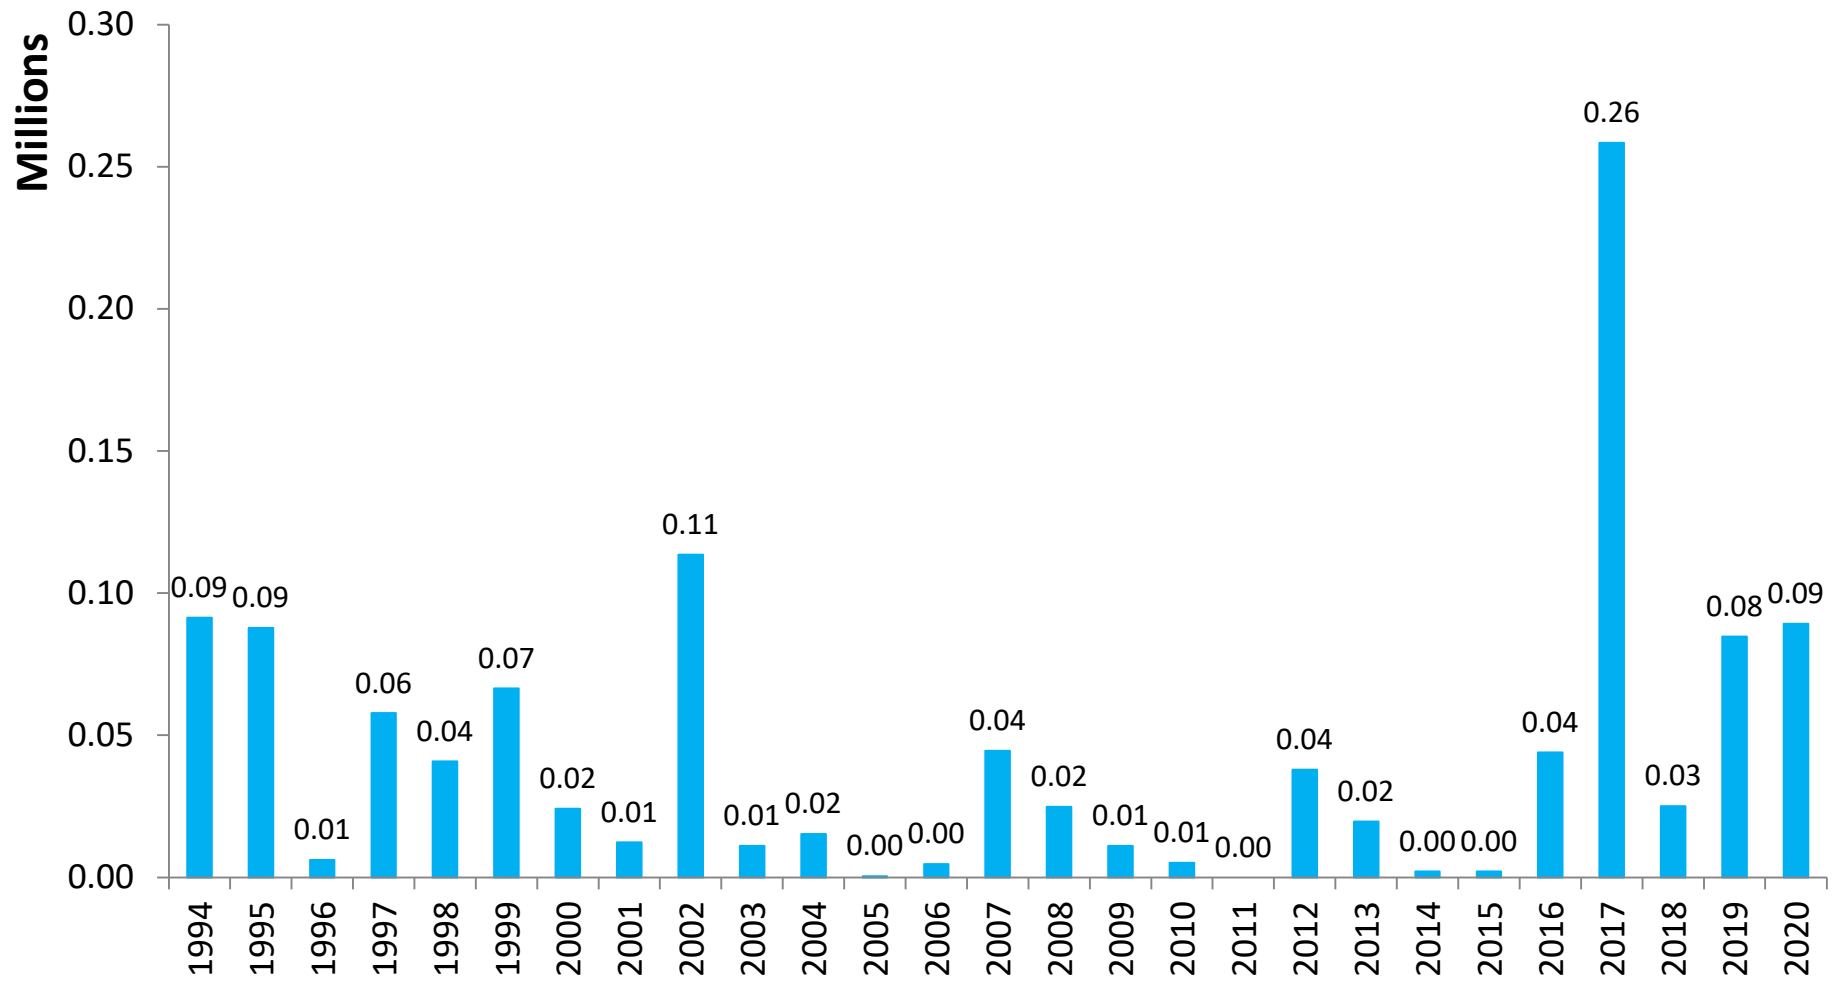

January Landings in North Carolina Were 1,800.6% Above Historical Averages

North Carolina Landings, January 1994-2020 (pounds, HLSO-weight)

January average for the 1994-2019 period = 95,578 pounds

February Landings in North Carolina Were 1,470.5% Above Historical Averages

North Carolina Landings, February 1994-2020 (pounds, HLSO-weight)

February average for the 1994-2019 period = 36,298 pounds

March Landings in North Carolina Were 300.1% Above Historical Averages

North Carolina Landings, March 1994-2020 (pounds, HLSO-weight)

March average for the 1994-2019 period = 25,584 pounds

April Landings in North Carolina Were 112.5% Above Historical Averages

North Carolina Landings, April 1994-2020 (pounds, HLSO-weight)

April average for the 1994-2019 period = 41,952 pounds

May Landings (2019) in North Carolina Were 40.1% Above Historical Averages

North Carolina Landings, May 1994-2019 (pounds, HLSO-weight)

May average for the 1994-2018 period = 141,466 pounds

June Landings (2019) in North Carolina Were 69.6% Below Historical Averages