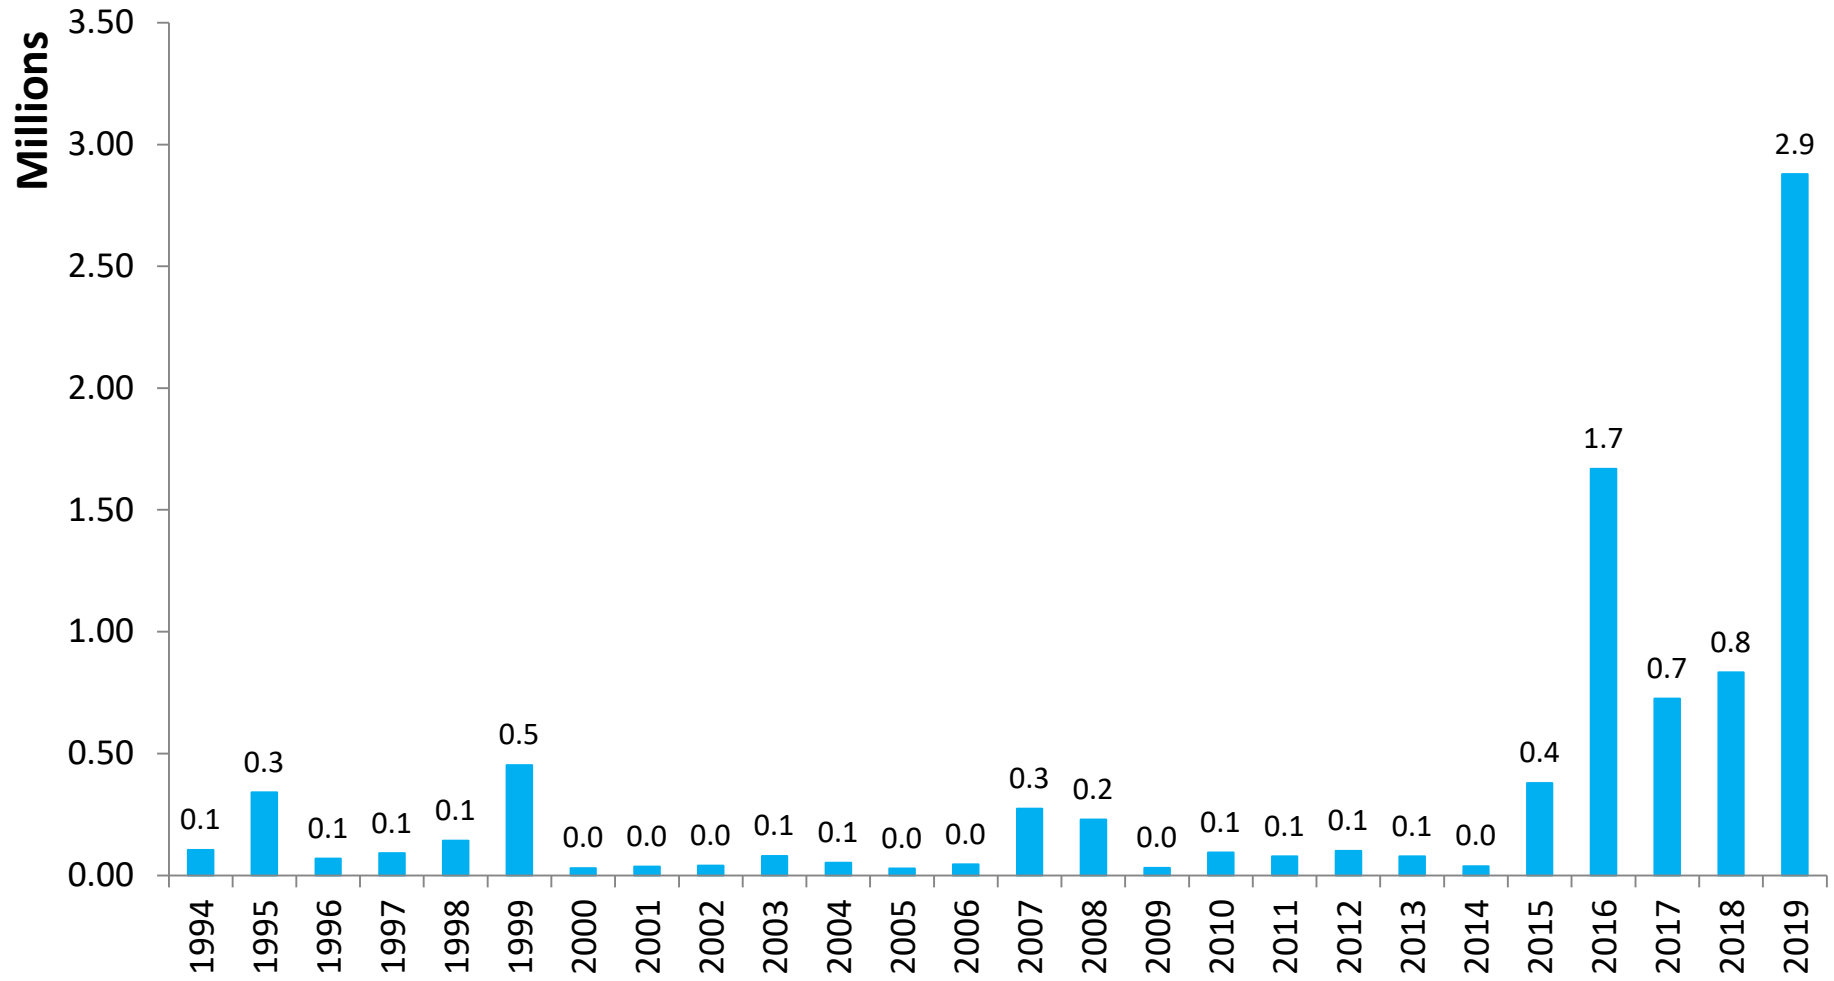

October Landings (2019) in North Carolina Were 37.1% Below Historical Averages

North Carolina Landings, October 1994-2019 (pounds, HLSO-weight)

October average for the 1994-2018 period = 1,252,098 pounds

November Landings (2019) in North Carolina Were 249.1% Above Historical Averages

North Carolina Landings, November 1994-2019 (pounds, HLSO-weight)

November average for the 1994-2018 period = 714,423 pounds

December Landings (2019) in North Carolina Were 996.7% Above Historical Averages

North Carolina Landings, December 1994-2019 (pounds, HLSO-weight)

December average for the 1994-2018 period = 262,430 pounds