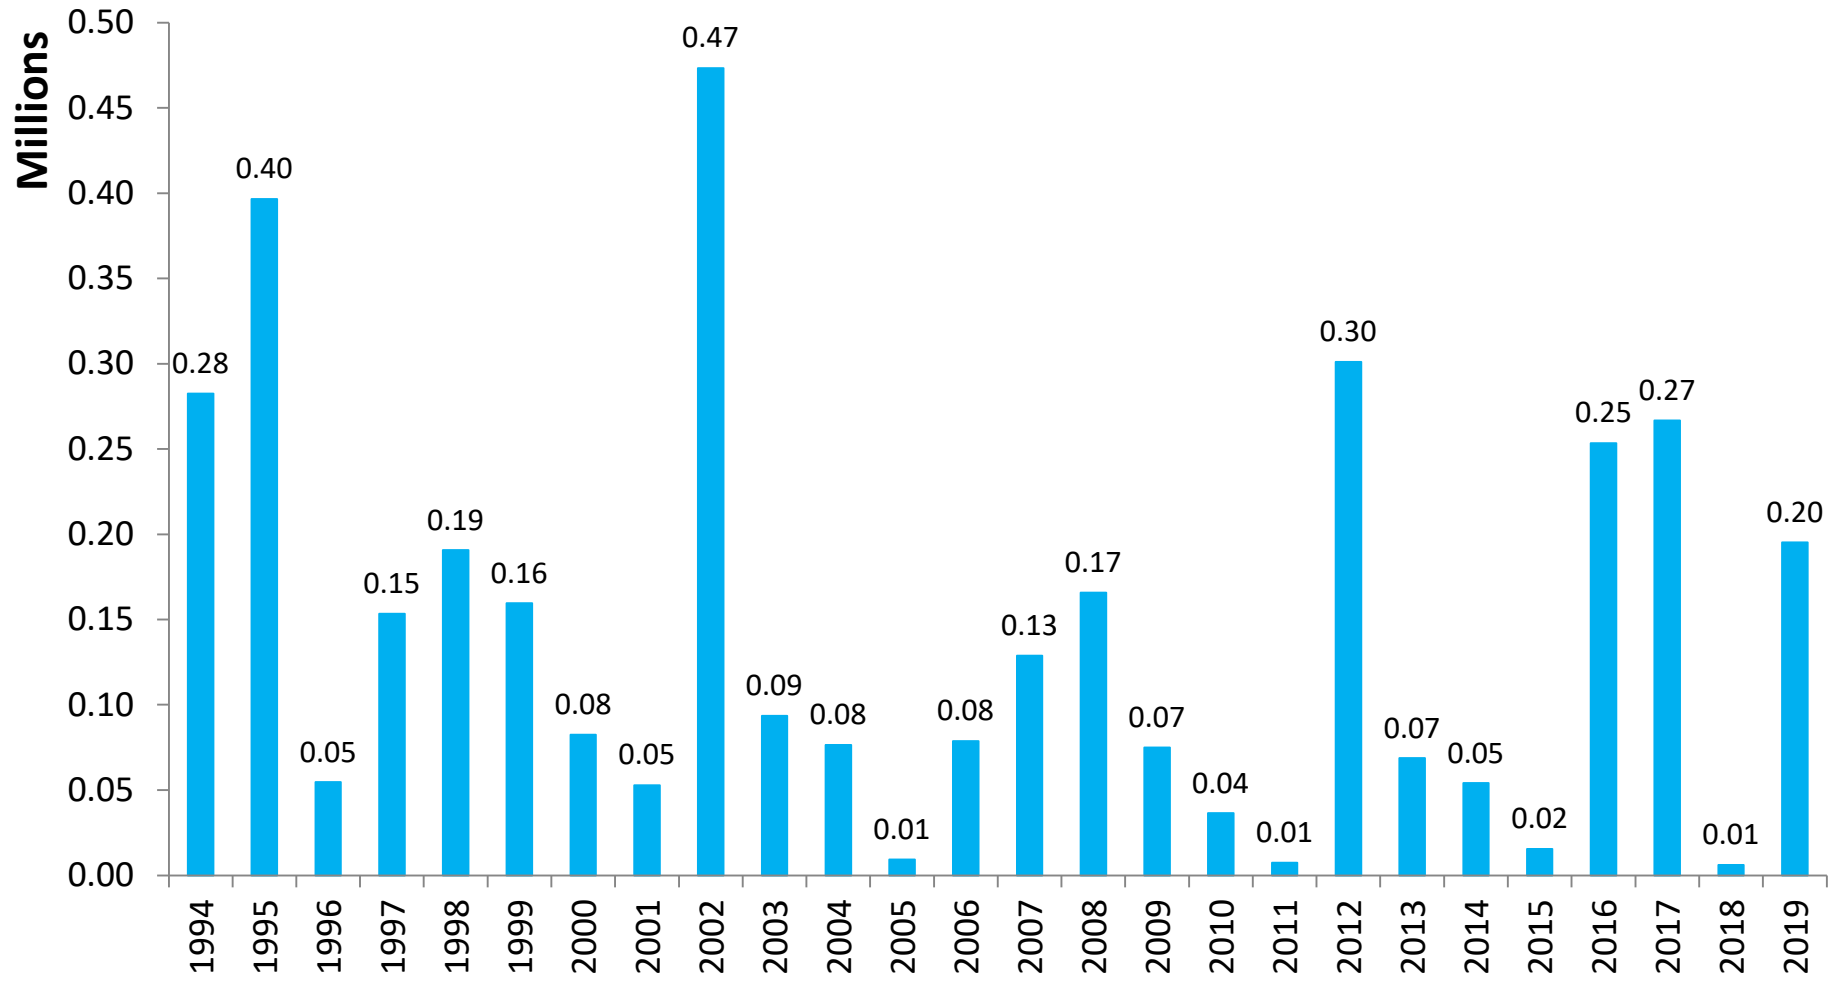

January Landings in North Carolina Were 1,800.6% Above Historical Averages

North Carolina Landings, January 1994-2020 (pounds, HLSO-weight)

January average for the 1994-2019 period = 95,578 pounds

February Landings in North Carolina Were 1,470.5% Above Historical Averages

North Carolina Landings, February 1994-2020 (pounds, HLSO-weight)

February average for the 1994-2019 period = 36,298 pounds

March Landings in North Carolina Were 300.1% Above Historical Averages

North Carolina Landings, March 1994-2020 (pounds, HLSO-weight)

March average for the 1994-2019 period = 25,584 pounds

April Landings in North Carolina Were 112.5% Above Historical Averages

North Carolina Landings, April 1994-2020 (pounds, HLSO-weight)

April average for the 1994-2019 period = 41,952 pounds

May Landings (2019) in North Carolina Were 40.1% Above Historical Averages

North Carolina Landings, May 1994-2019 (pounds, HLSO-weight)

May average for the 1994-2018 period = 141,466 pounds

June Landings (2019) in North Carolina Were 69.6% Below Historical Averages