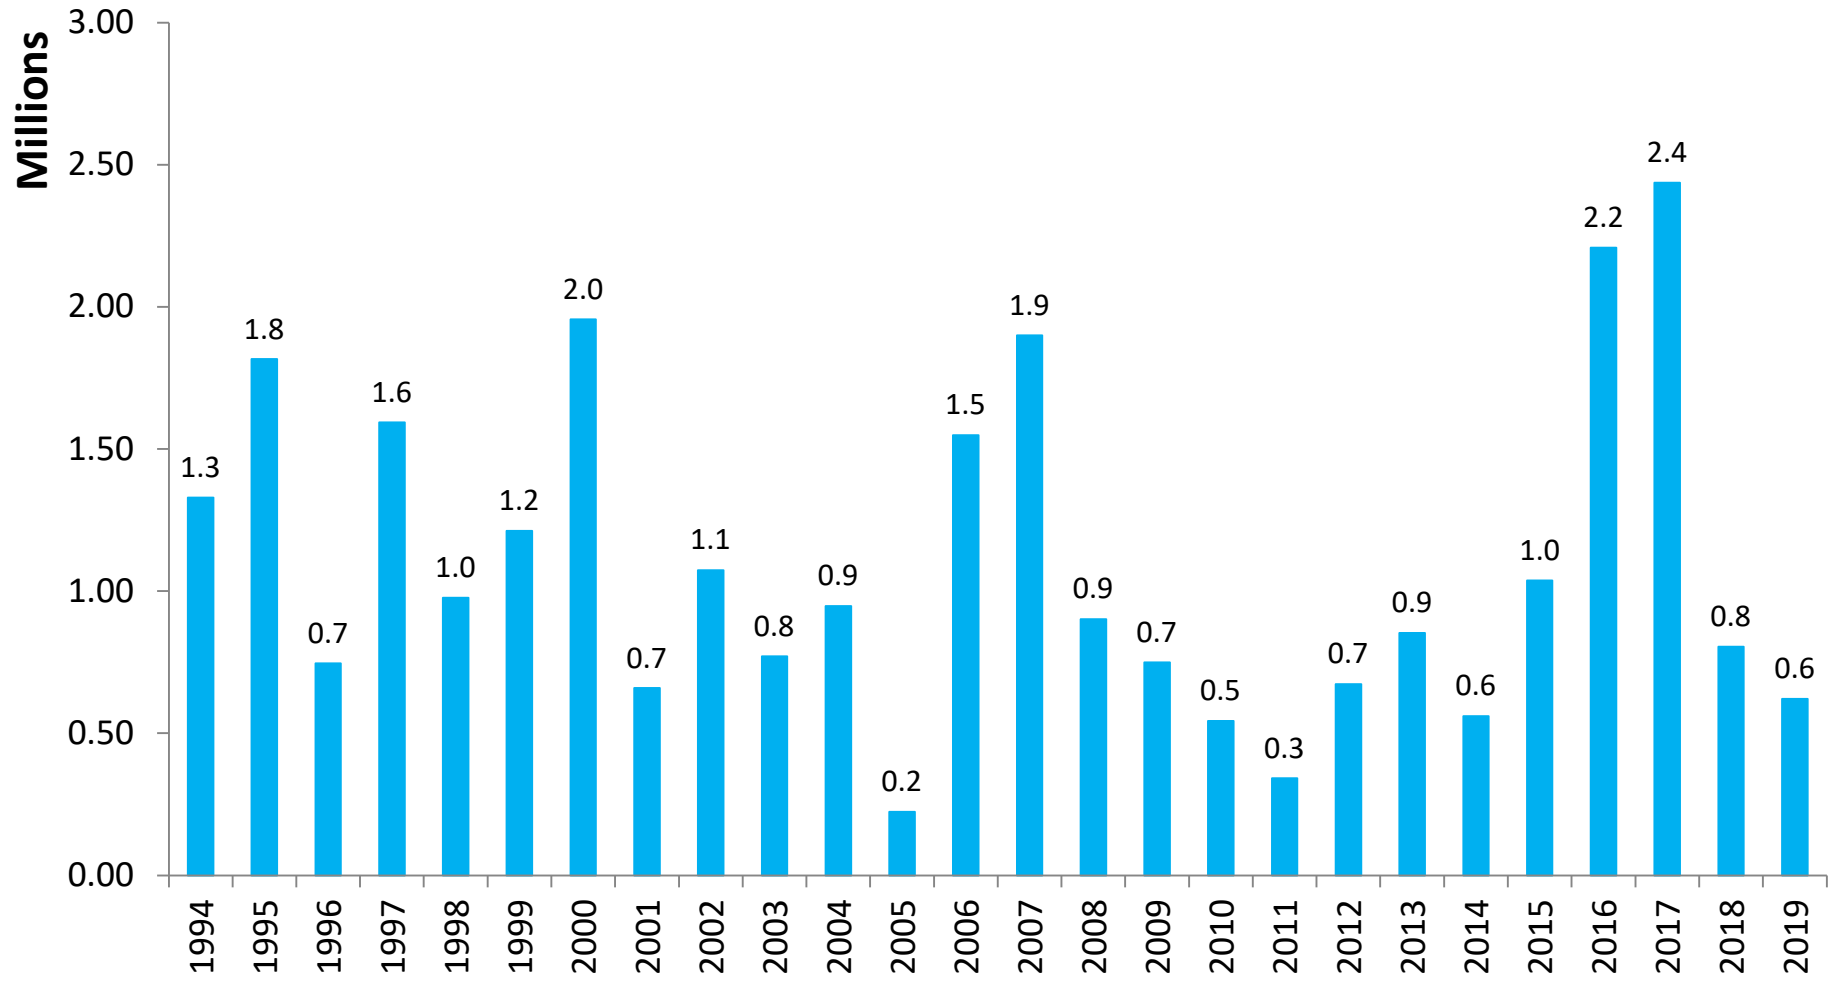

March average for the 1994-2019 period = 25,584 pounds

April Landings in North Carolina Were 112.5% Above Historical Averages

North Carolina Landings, April 1994-2020 (pounds, HLSO-weight)

April average for the 1994-2019 period = 41,952 pounds

North Carolina Landings, June 1994-2019 (pounds, HLSO-weight)

June average for the 1994-2018 period = 449,452 pounds

July Landings (2019) in North Carolina Were 57.3% Below Historical Averages

North Carolina Landings, July 1994-2019 (pounds, HLSO-weight)

July average for the 1994-2018 period = 1,867,196 pounds

August Landings (2019) in North Carolina Were 55.1% Below Historical Averages

North Carolina Landings, August 1994-2019 (pounds, HLSO-weight)

August average for the 1994-2018 period = 1,687,288 pounds

September Landings (2019) in North Carolina Were 48.7% Below Historical Averages

North Carolina Landings, September 1994-2019 (pounds, HLSO-weight)

September average for the 1994-2018 period = 1,211,264 pounds