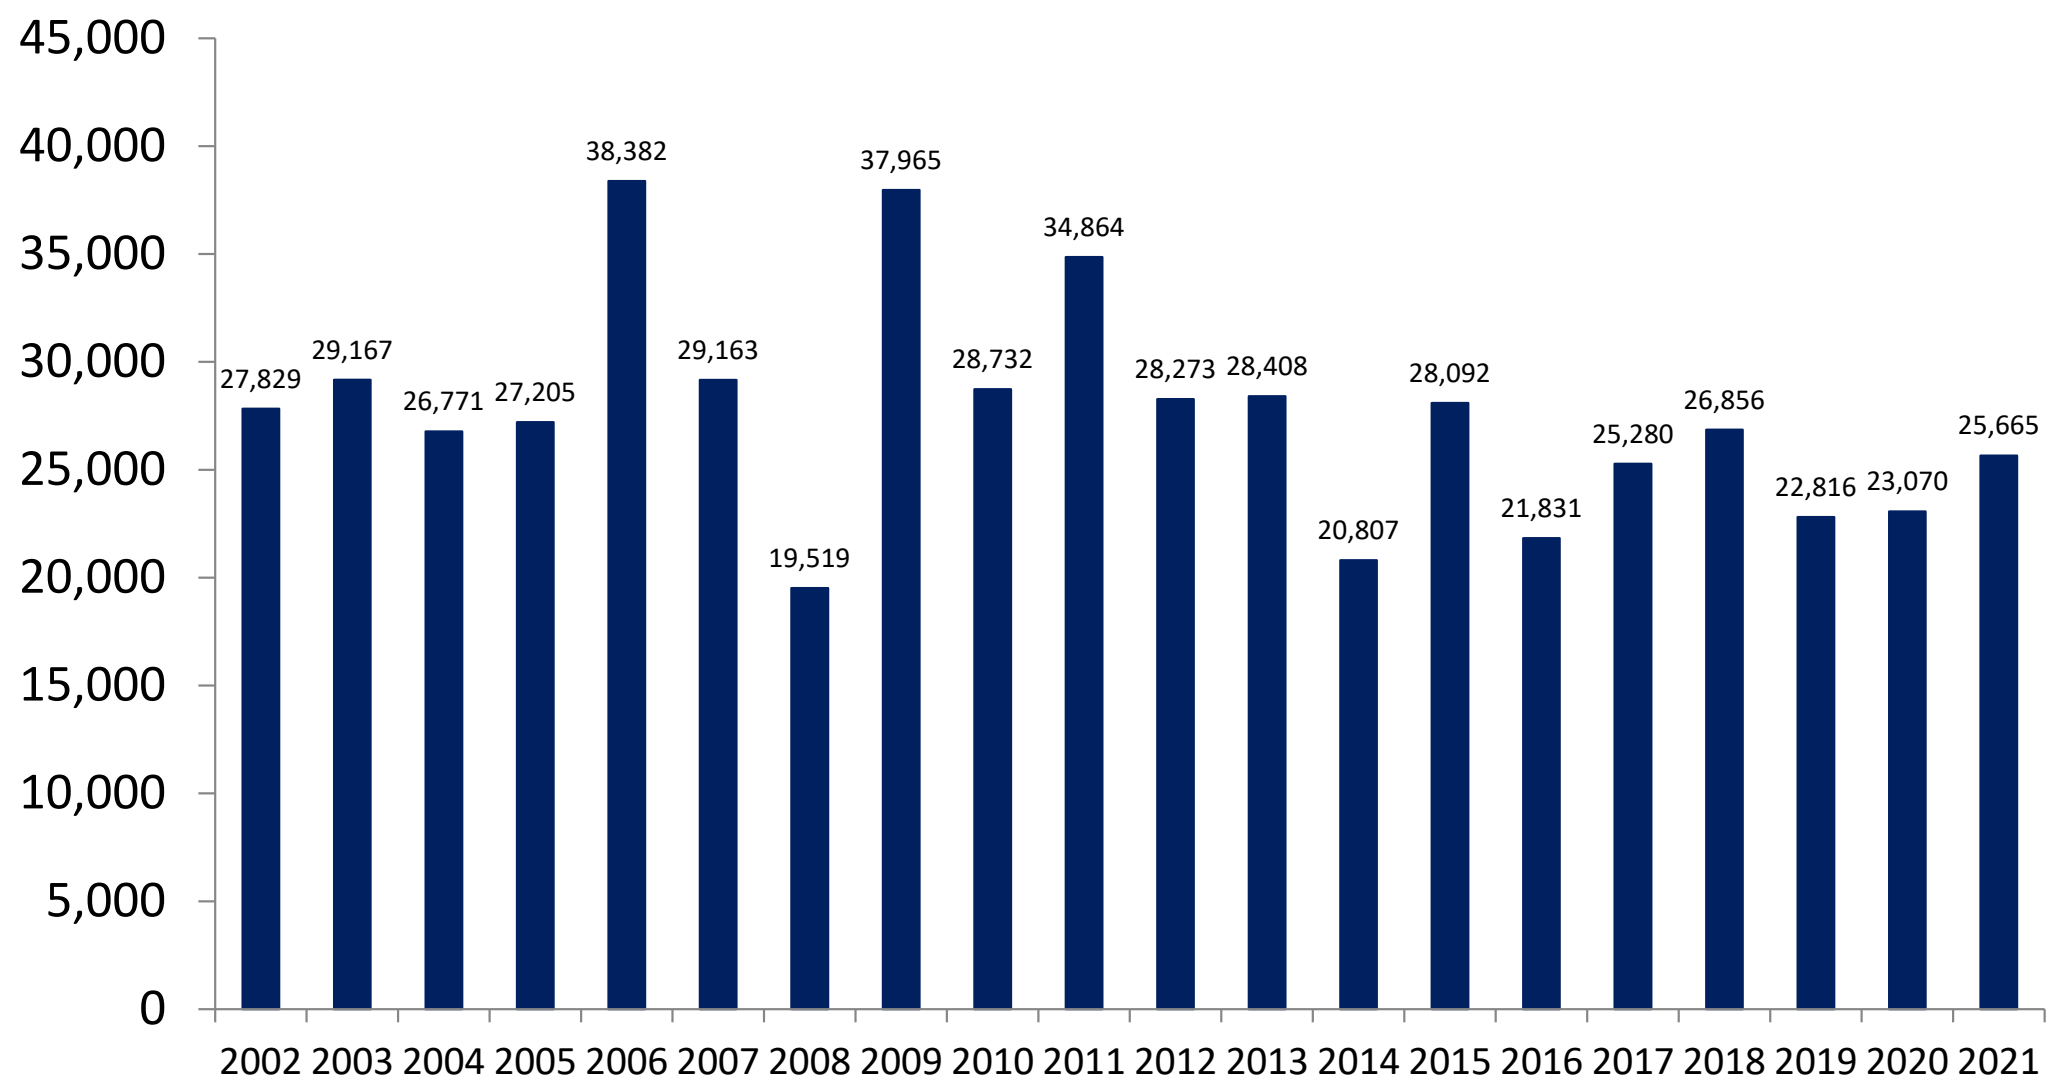

September average for the 2002-2020 period = 527,044 pounds

September Landings in the Gulf Were 50.7% Below Historical Averages

Gulf Landings, September 2002-2021 (thousands of pounds, HLSO-weight)

September average for the 2002-2020 period = 12,335,342 pounds

2021 Landings in Louisiana Are 63.4% Below Historical Averages

Louisiana Landings, January-September 2002-2021 (thousands of pounds, HLSO-weight)

January-September average for the 2002-2020 period = 37,478,853 pounds

2021 Landings in Texas Are 11.5% Below Historical Averages

Texas Landings, January-September 2002-2021 (thousands of pounds, HLSO-weight)

January-September average for the 2002-2020 period = 28,983,863 pounds

2021 Landings in Alabama Are 13.7% Above Historical Averages

Alabama Landings, January-September 2002-2021 (thousands of pounds, HLSO-weight)

January-September average for the 2002-2020 period = 7,793,790 pounds