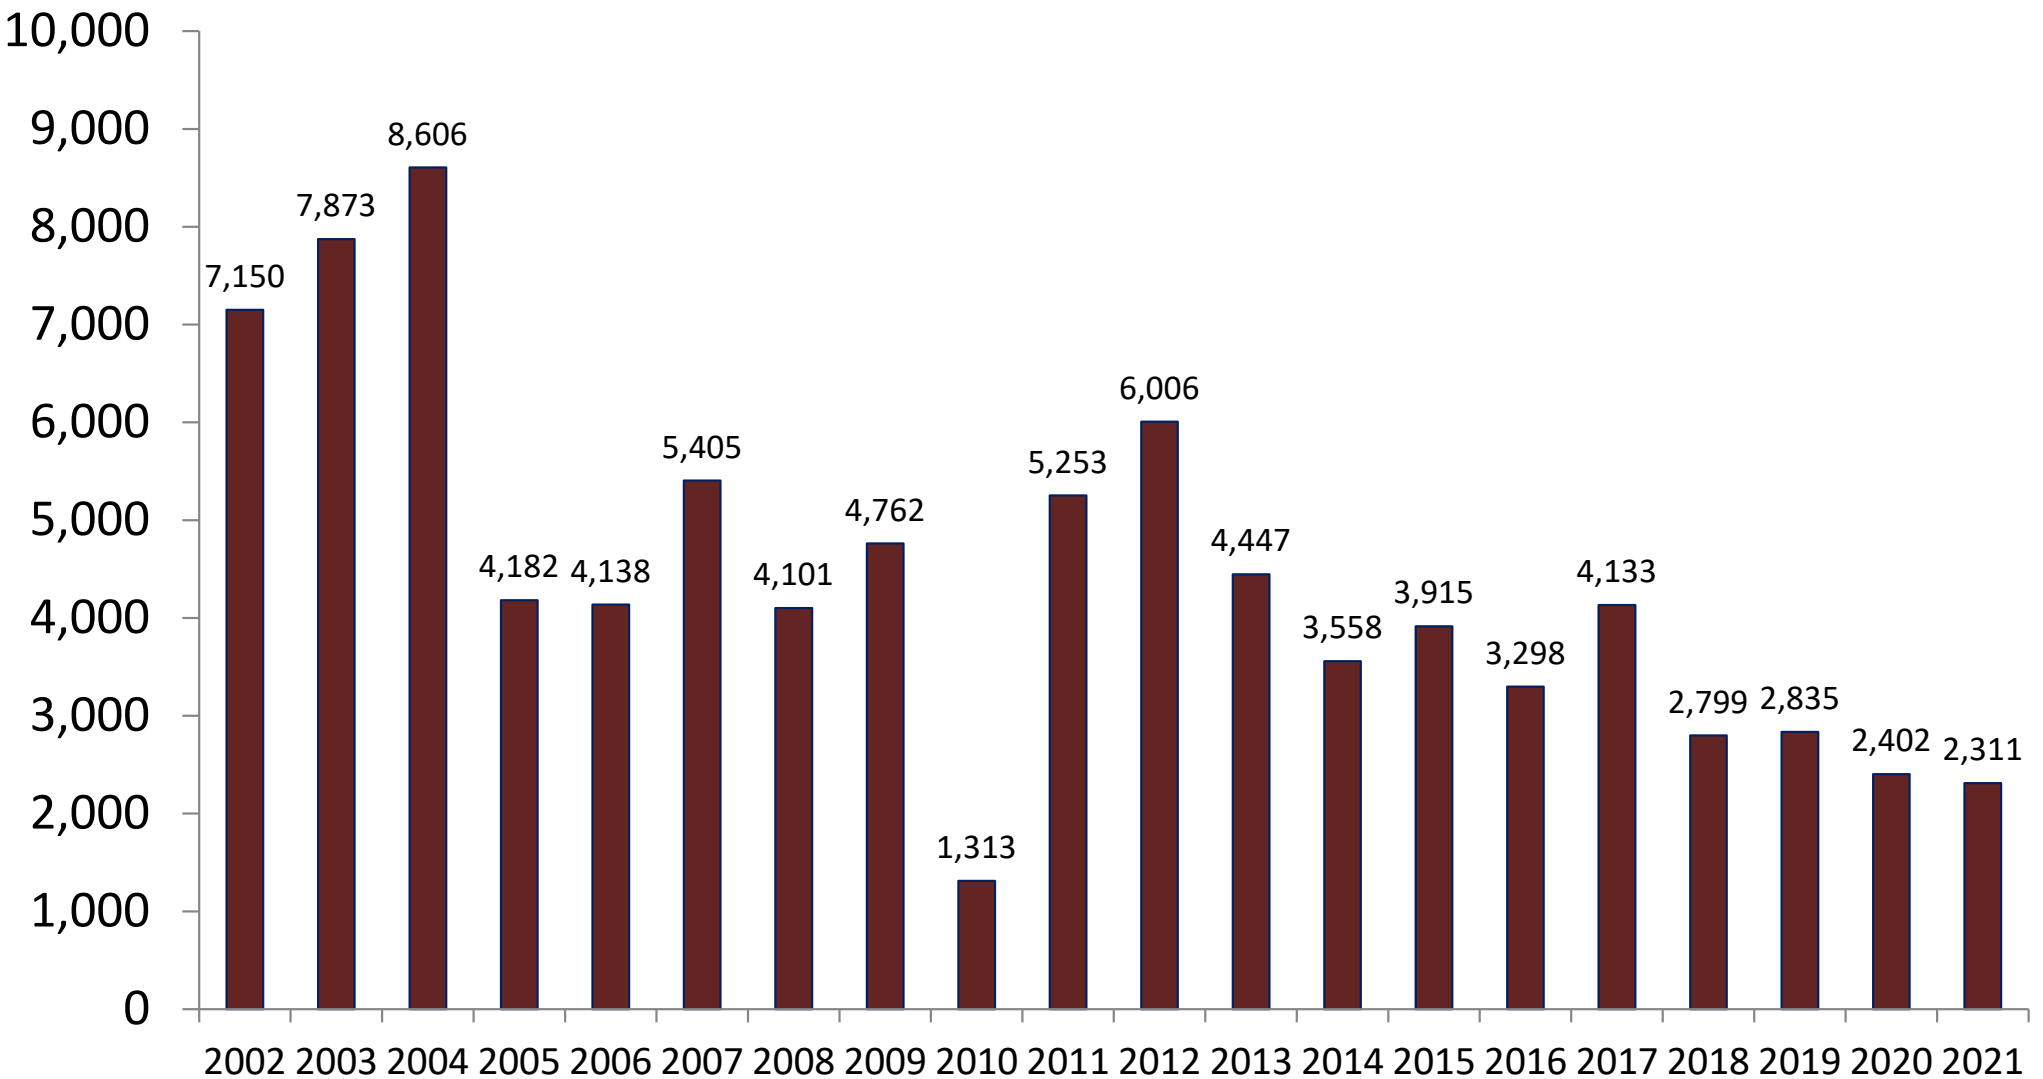

2021 Landings in Alabama Are 13.7% Above Historical Averages

Alabama Landings, January-September 2002-2021 (thousands of pounds, HLSO-weight)

January-September average for the 2002-2020 period = 7,793,790 pounds

2021 Landings on the West Coast of Florida Are 38.7% Below Historical Averages

West Coast of Florida Landings, January-September 2002-2021 (thousands of pounds, HLSO-weight)

January-September average for the 2002-2020 period = 4,578,479 pounds

2021 Landings in Mississippi Are 49.0% Below Historical Averages

Mississippi Landings, January-September 2002-2021 (thousands of pounds, HLSO-weight)

January-September average for the 2002-2020 period = 4,535,532 pounds