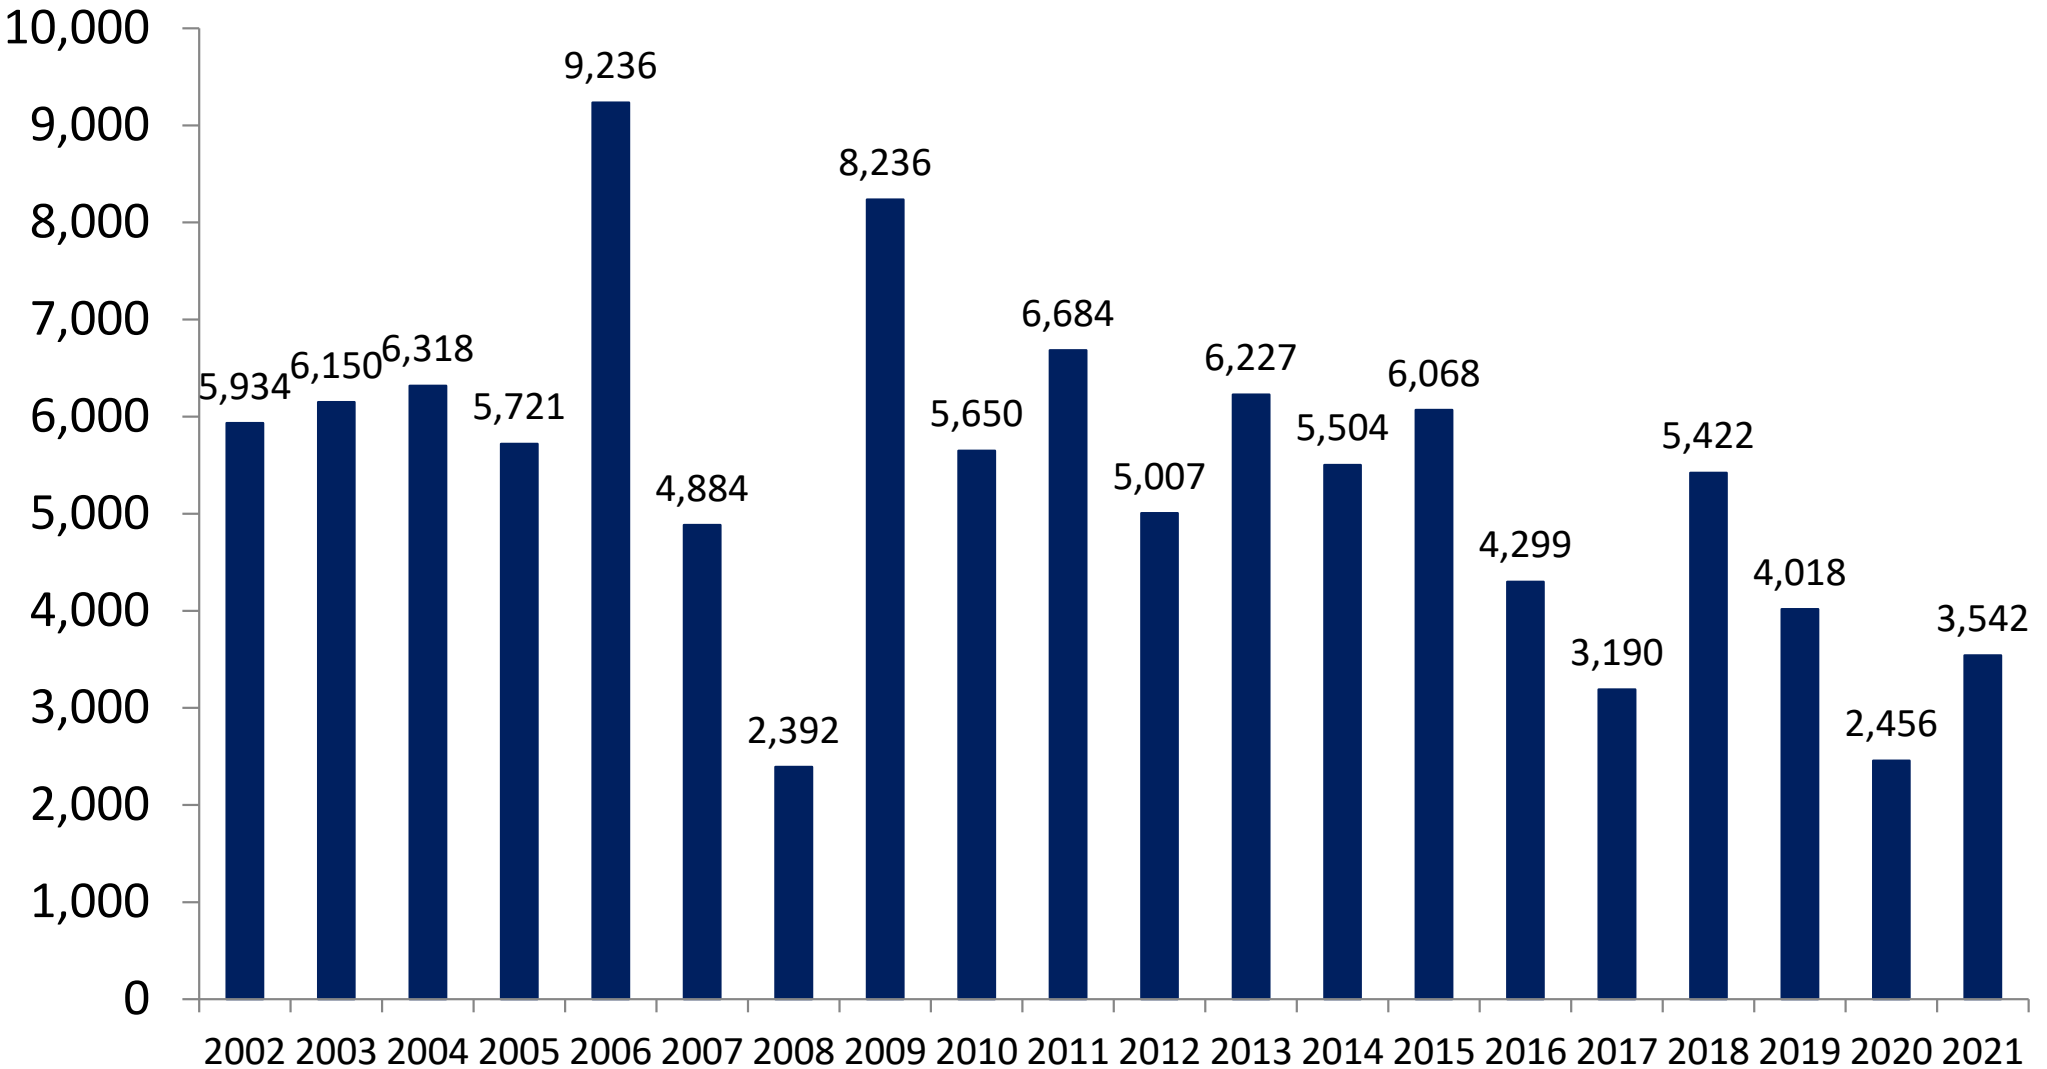

September Landings in Louisiana Were 85.8% Below Historical Averages

Louisiana Landings, September 2002-2021 (thousands of pounds, HLSO-weight)

September Landings in Texas Were 34.9% Below Historical Averages

Texas Landings, September 2002-2021 (thousands of pounds, HLSO-weight)

September average for the 2002-2020 period = 5,441,811 pounds

September Landings in Alabama Were 6.5% Below Historical Averages

Alabama Landings, September 2002-2021 (thousands of pounds, HLSO-weight)

September average for the 2002-2020 period = 1,261,158 pounds

September Landings on the West Coast of Florida Are at Historical Averages

West Coast of Florida Landings, September 2002-2021 (thousands of pounds, HLSO-weight)

September average for the 2002-2020 period = 527,044 pounds

September Landings in the Gulf Were 50.7% Below Historical Averages

Gulf Landings, September 2002-2021 (thousands of pounds, HLSO-weight)

September average for the 2002-2020 period = 12,335,342 pounds