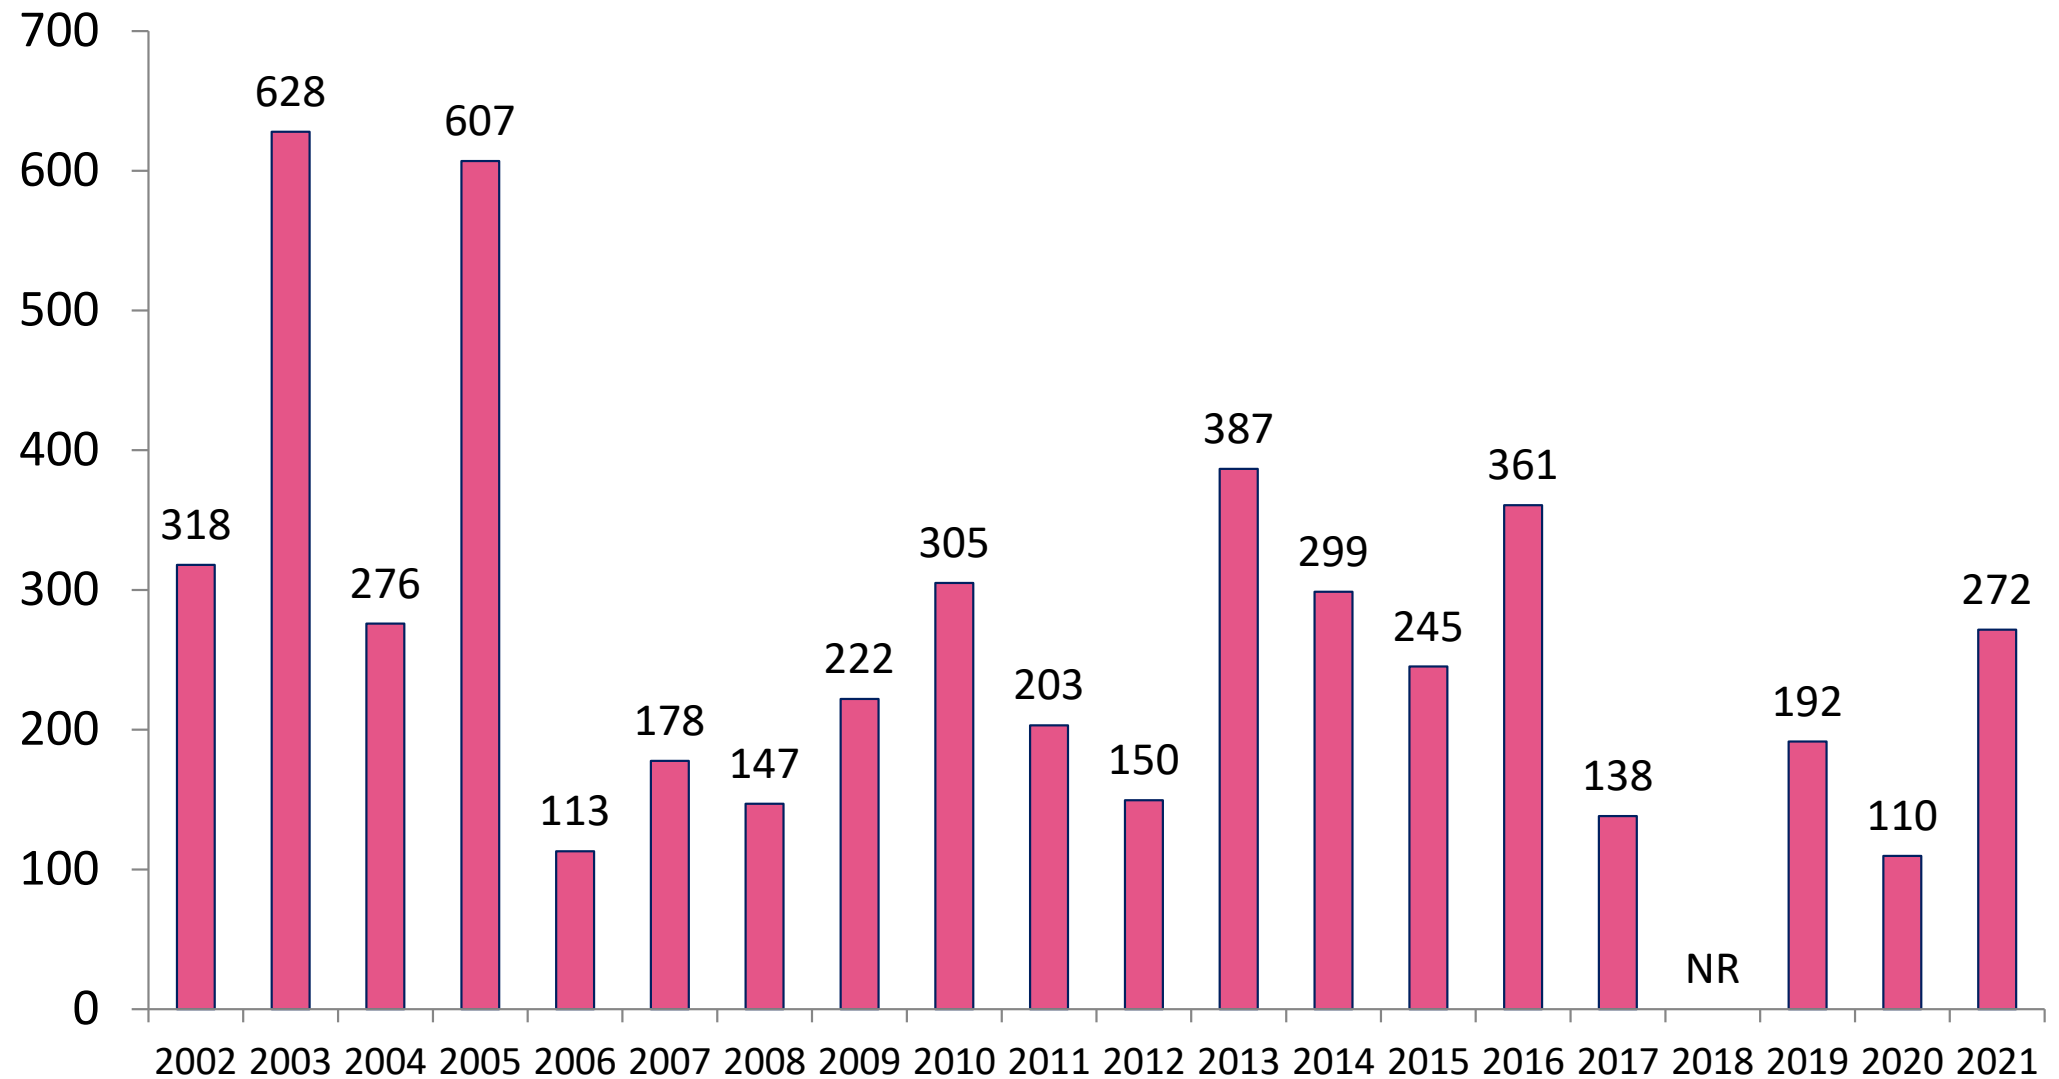

September Landings in Louisiana Were 85.8% Below Historical Averages

Louisiana Landings, September 2002-2021 (thousands of pounds, HLSO-weight)

September Landings in Texas Were 34.9% Below Historical Averages

Texas Landings, September 2002-2021 (thousands of pounds, HLSO-weight)

September average for the 2002-2020 period = 5,441,811 pounds

September Landings in Alabama Were 6.5% Below Historical Averages

Alabama Landings, September 2002-2021 (thousands of pounds, HLSO-weight)

September average for the 2002-2020 period = 1,261,158 pounds

September Landings on the West Coast of Florida Are at Historical Averages

West Coast of Florida Landings, September 2002-2021 (thousands of pounds, HLSO-weight)

September average for the 2002-2020 period = 527,044 pounds

September Landings in the Gulf Were 50.7% Below Historical Averages

Gulf Landings, September 2002-2021 (thousands of pounds, HLSO-weight)

September average for the 2002-2020 period = 12,335,342 pounds