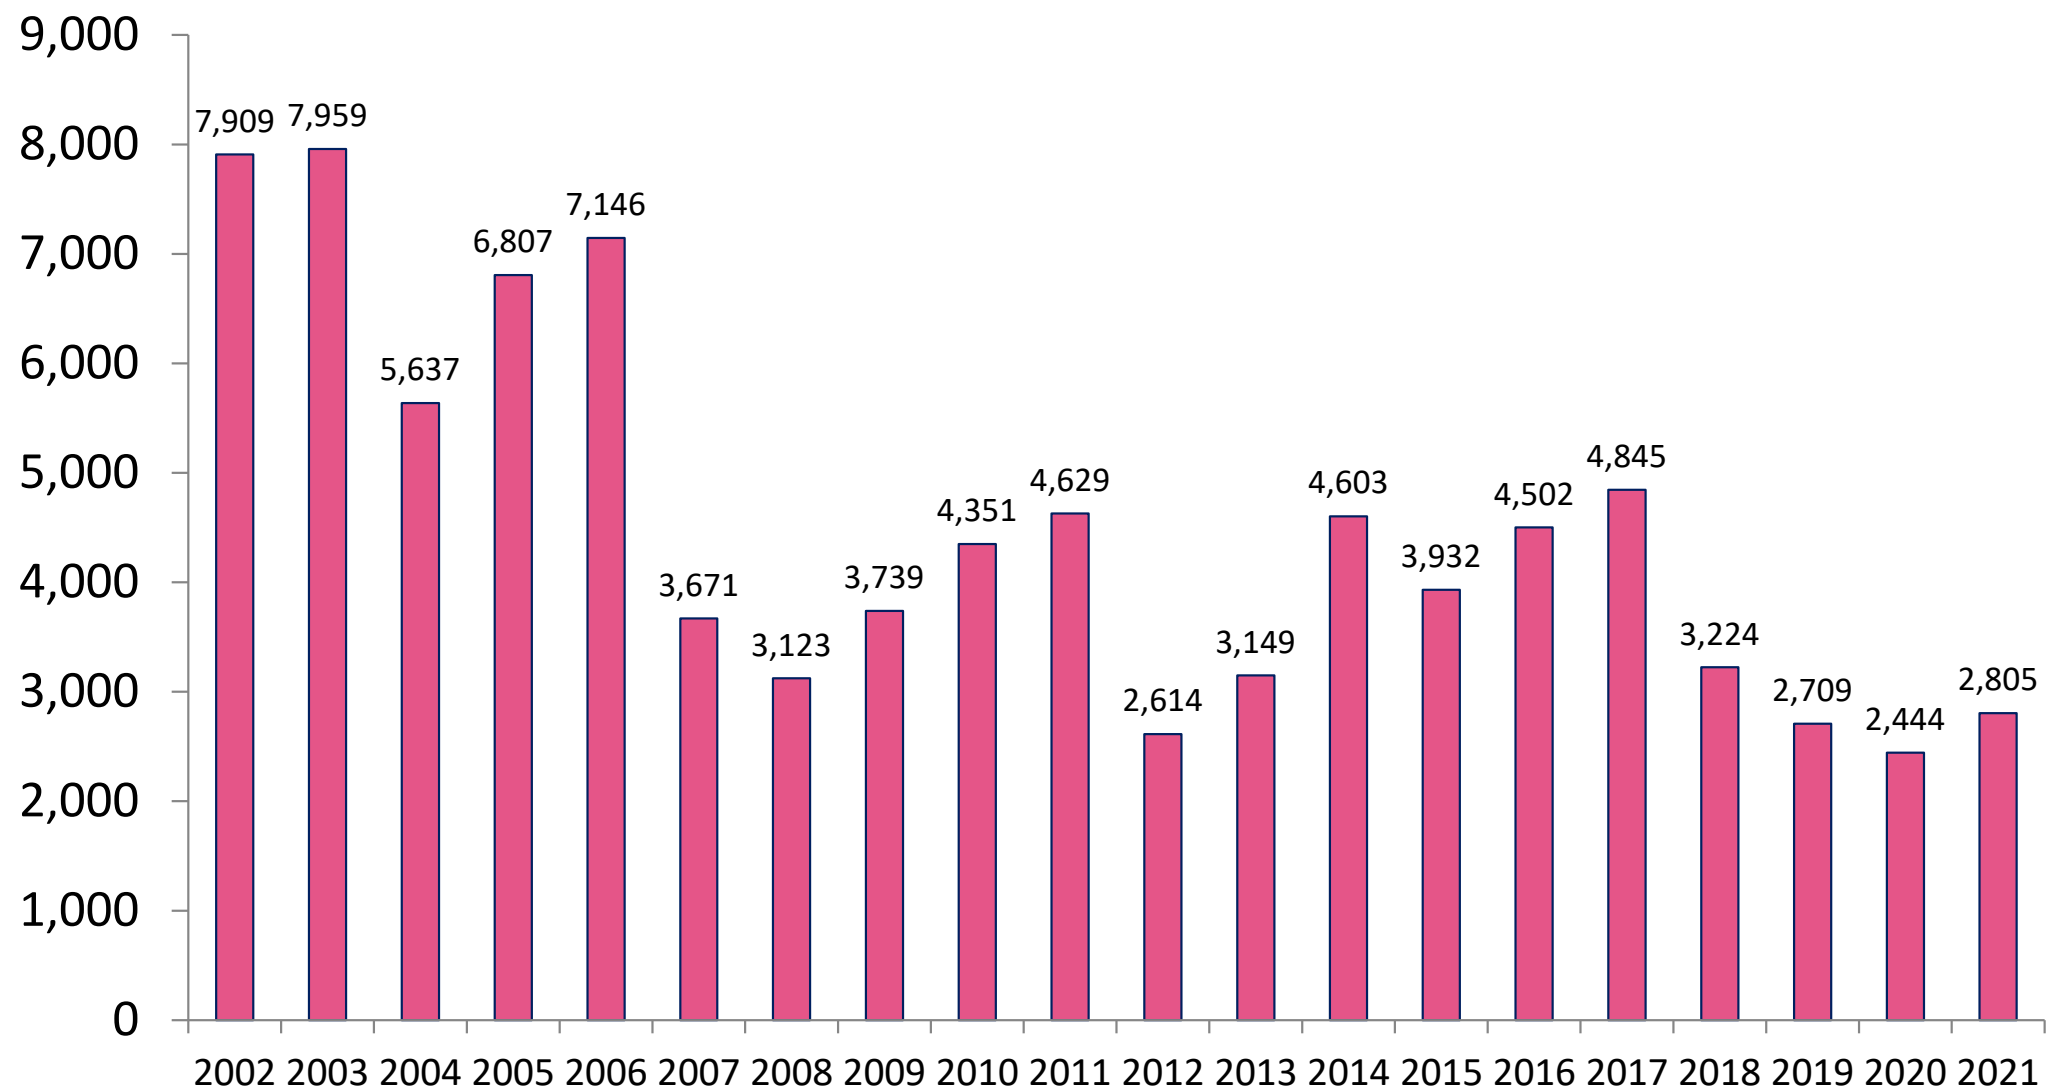

September average for the 2002-2020 period = 527,044 pounds

September Landings in the Gulf Were 50.7% Below Historical Averages

Gulf Landings, September 2002-2021 (thousands of pounds, HLSO-weight)

September average for the 2002-2020 period = 12,335,342 pounds

2021 Landings in Texas Are 11.5% Below Historical Averages

Texas Landings, January-September 2002-2021 (thousands of pounds, HLSO-weight)

January-September average for the 2002-2020 period = 28,983,863 pounds

2021 Landings in Alabama Are 13.7% Above Historical Averages

Alabama Landings, January-September 2002-2021 (thousands of pounds, HLSO-weight)

January-September average for the 2002-2020 period = 7,793,790 pounds

2021 Landings on the West Coast of Florida Are 38.7% Below Historical Averages

West Coast of Florida Landings, January-September 2002-2021 (thousands of pounds, HLSO-weight)

January-September average for the 2002-2020 period = 4,578,479 pounds