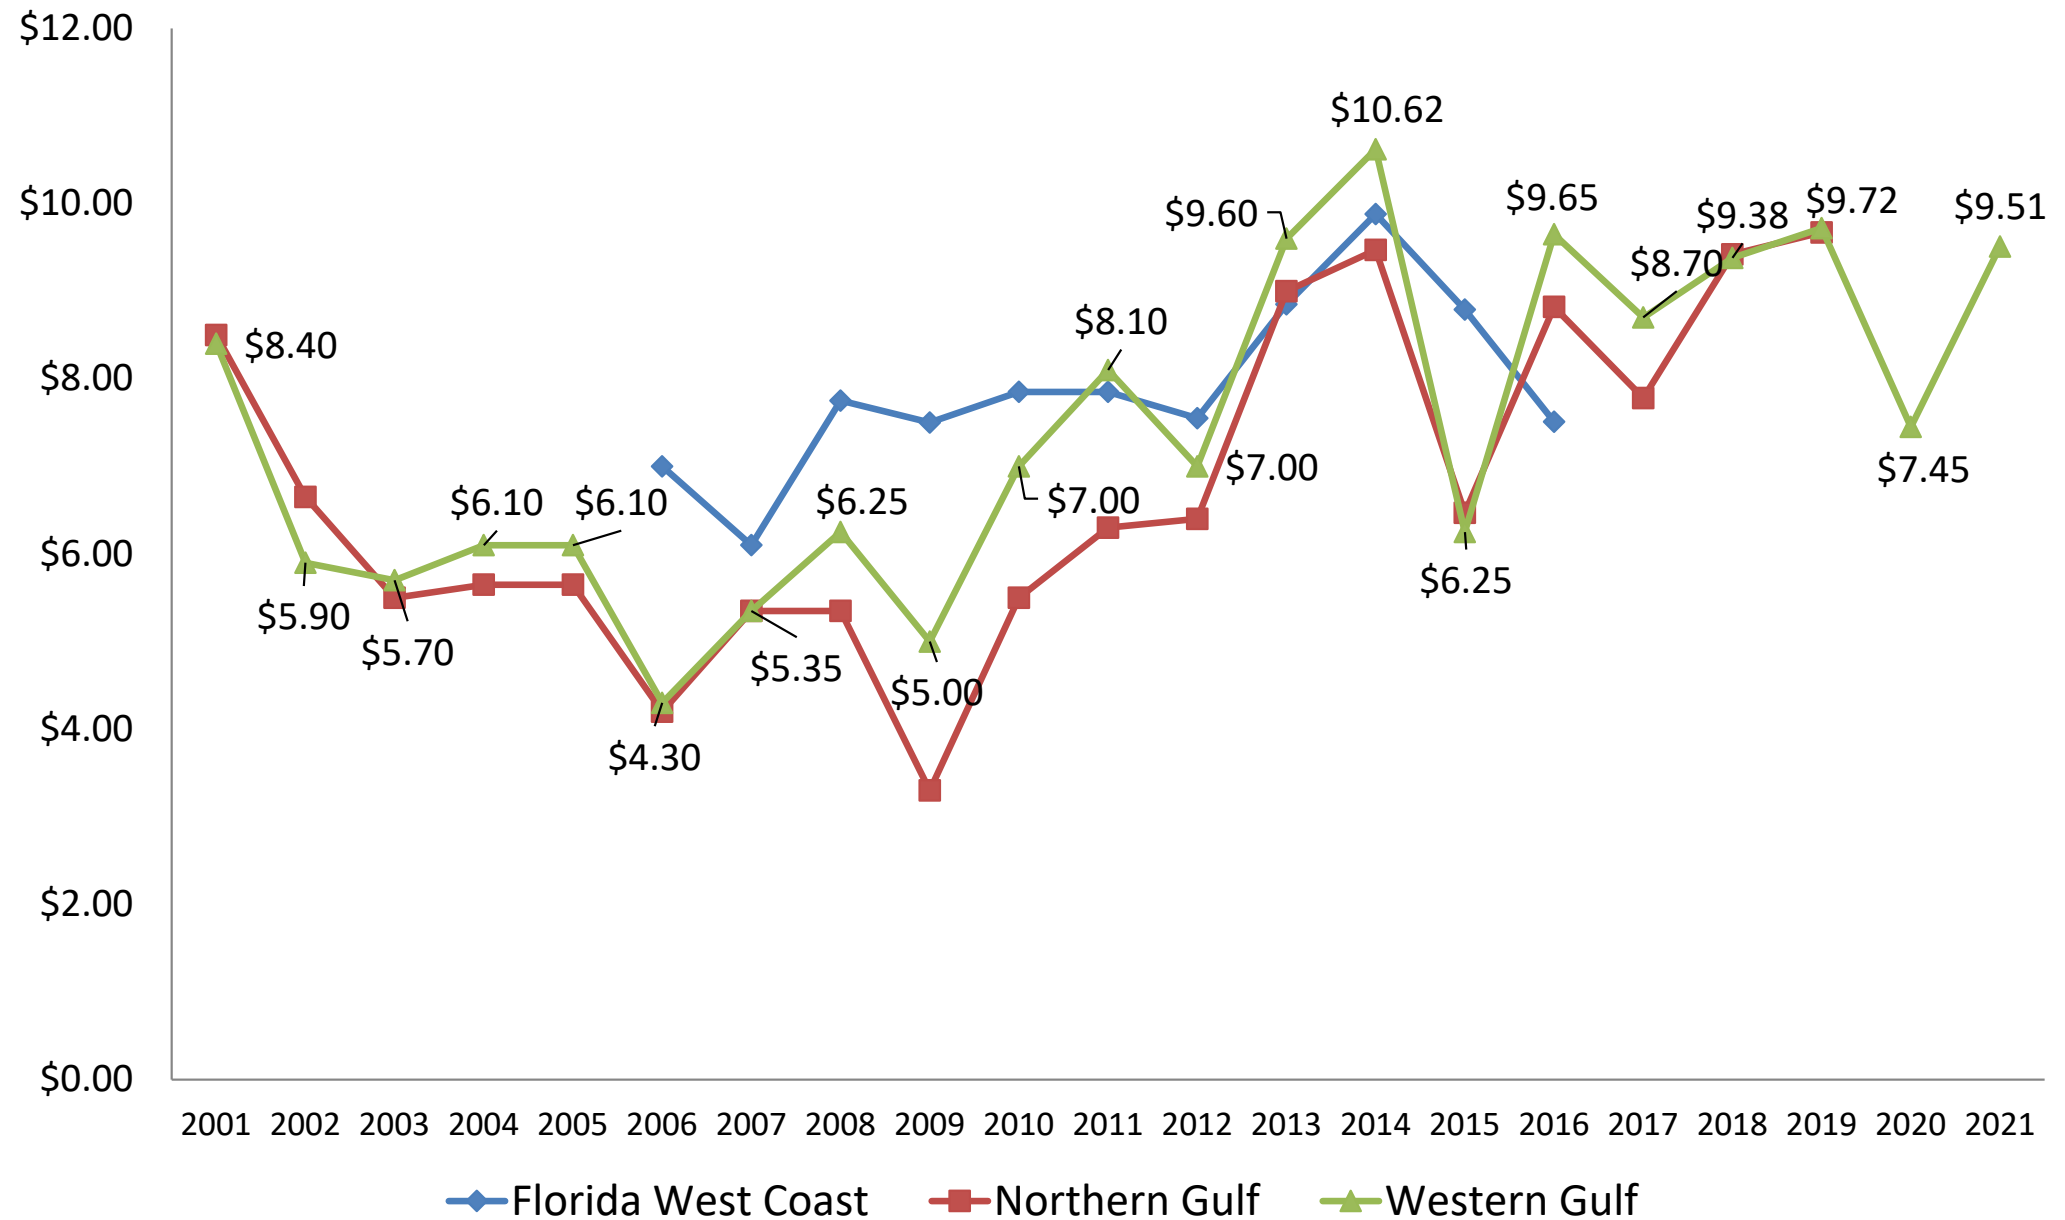

Mississippi Landings, 2002-2021 (thousands of pounds, HLSO-weight)

Landings in January-September Account for Between 61 and 76 Percent of the Total Gulf Annual Harvest

Gulf Landings, 2002-2021 (thousands of pounds, HLSO-weight)

September Ex-Vessel Prices 2001-2021 (U15)

September Ex-Vessel Prices 2001-2021 (26-30)

September Ex-Vessel Prices 2001-2021 (41-50)