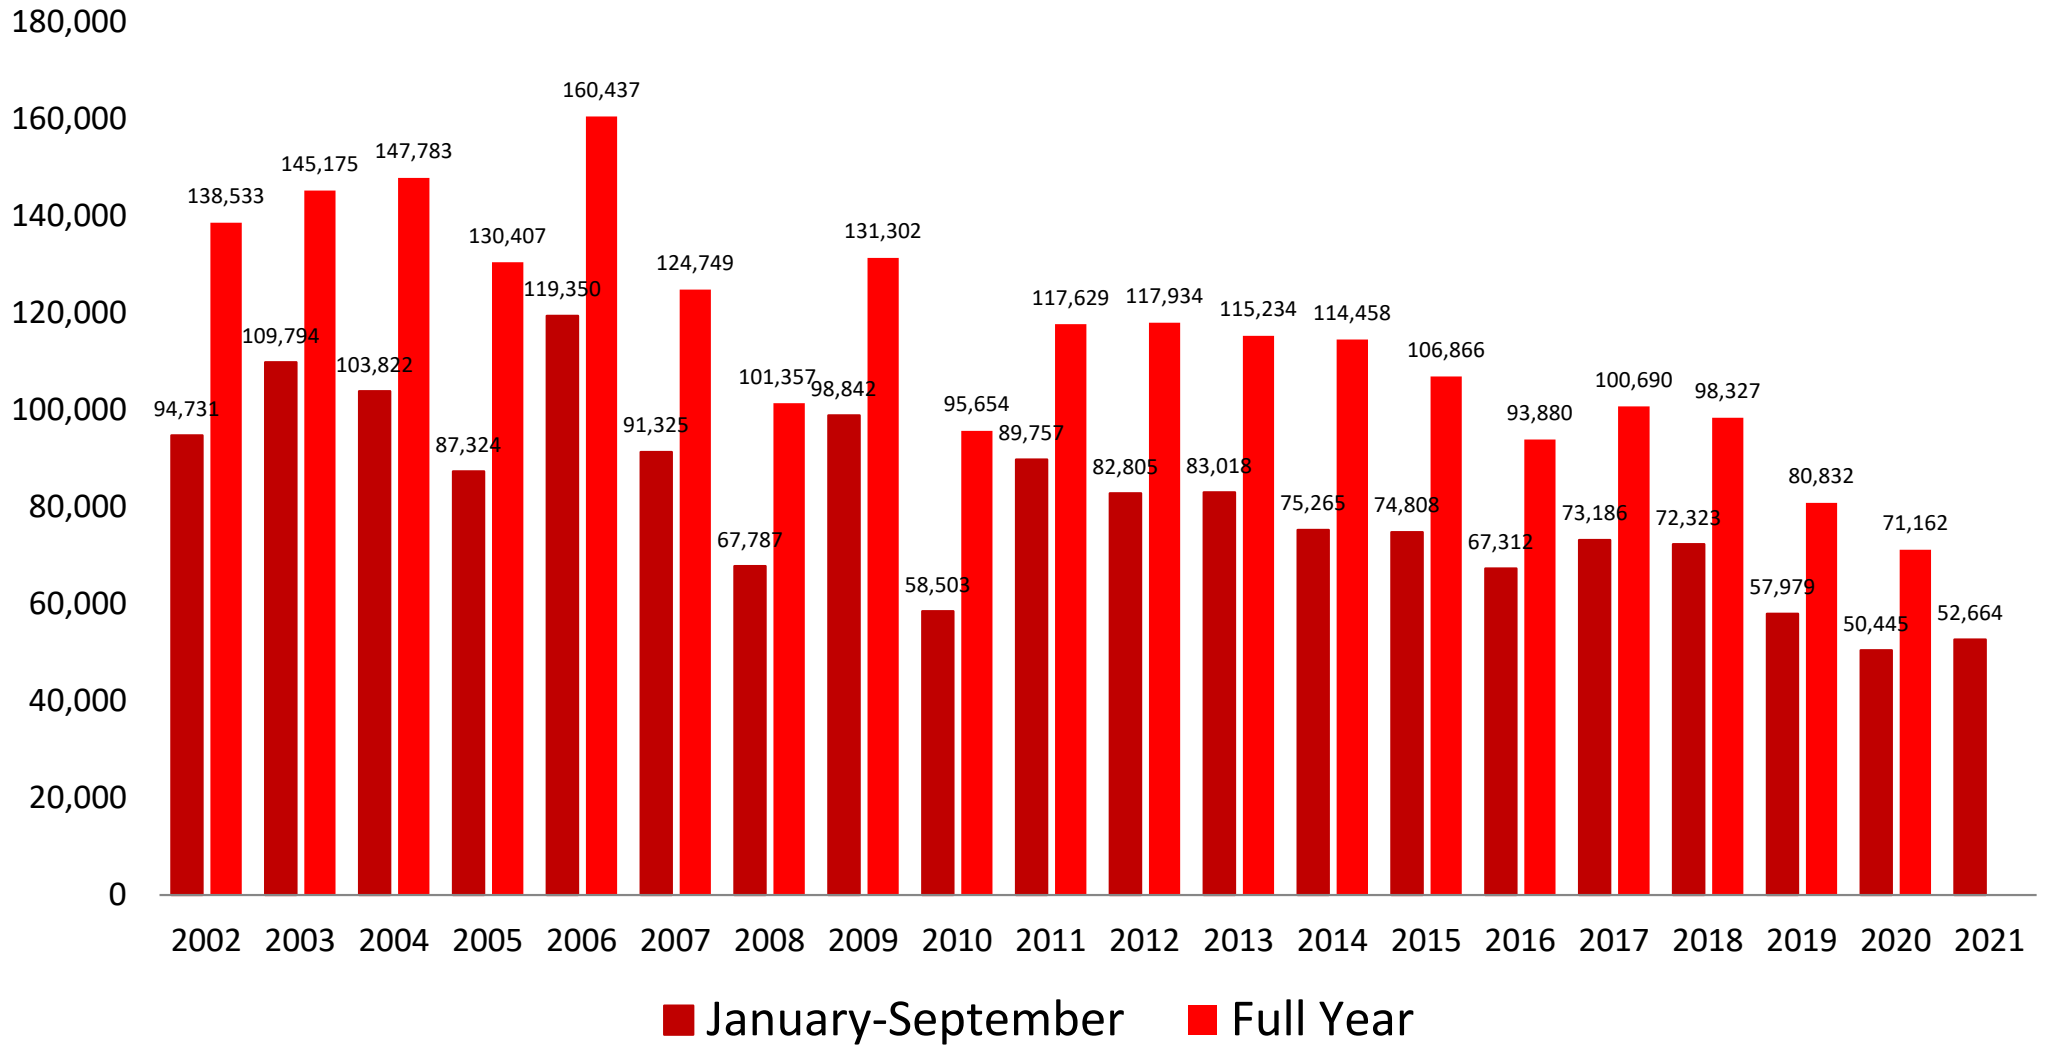

September average for the 2002-2020 period = 527,044 pounds

September Landings in the Gulf Were 50.7% Below Historical Averages

Gulf Landings, September 2002-2021 (thousands of pounds, HLSO-weight)

September average for the 2002-2020 period = 12,335,342 pounds

Landings in January-September Account for Between 62 and 86 Percent of the Total Annual Harvest on the West Coast of Florida

W.C. Florida Landings, 2002-2021 (thousands of pounds, HLSO-weight)

Landings in January-September Account for Between 52 and 88 Percent of the Total Annual Harvest in Mississippi

Mississippi Landings, 2002-2021 (thousands of pounds, HLSO-weight)

Landings in January-September Account for Between 61 and 76 Percent of the Total Gulf Annual Harvest

Gulf Landings, 2002-2021 (thousands of pounds, HLSO-weight)

September Ex-Vessel Prices 2001-2021 (U15)

September Ex-Vessel Prices 2001-2021 (26-30)

September Ex-Vessel Prices 2001-2021 (41-50)