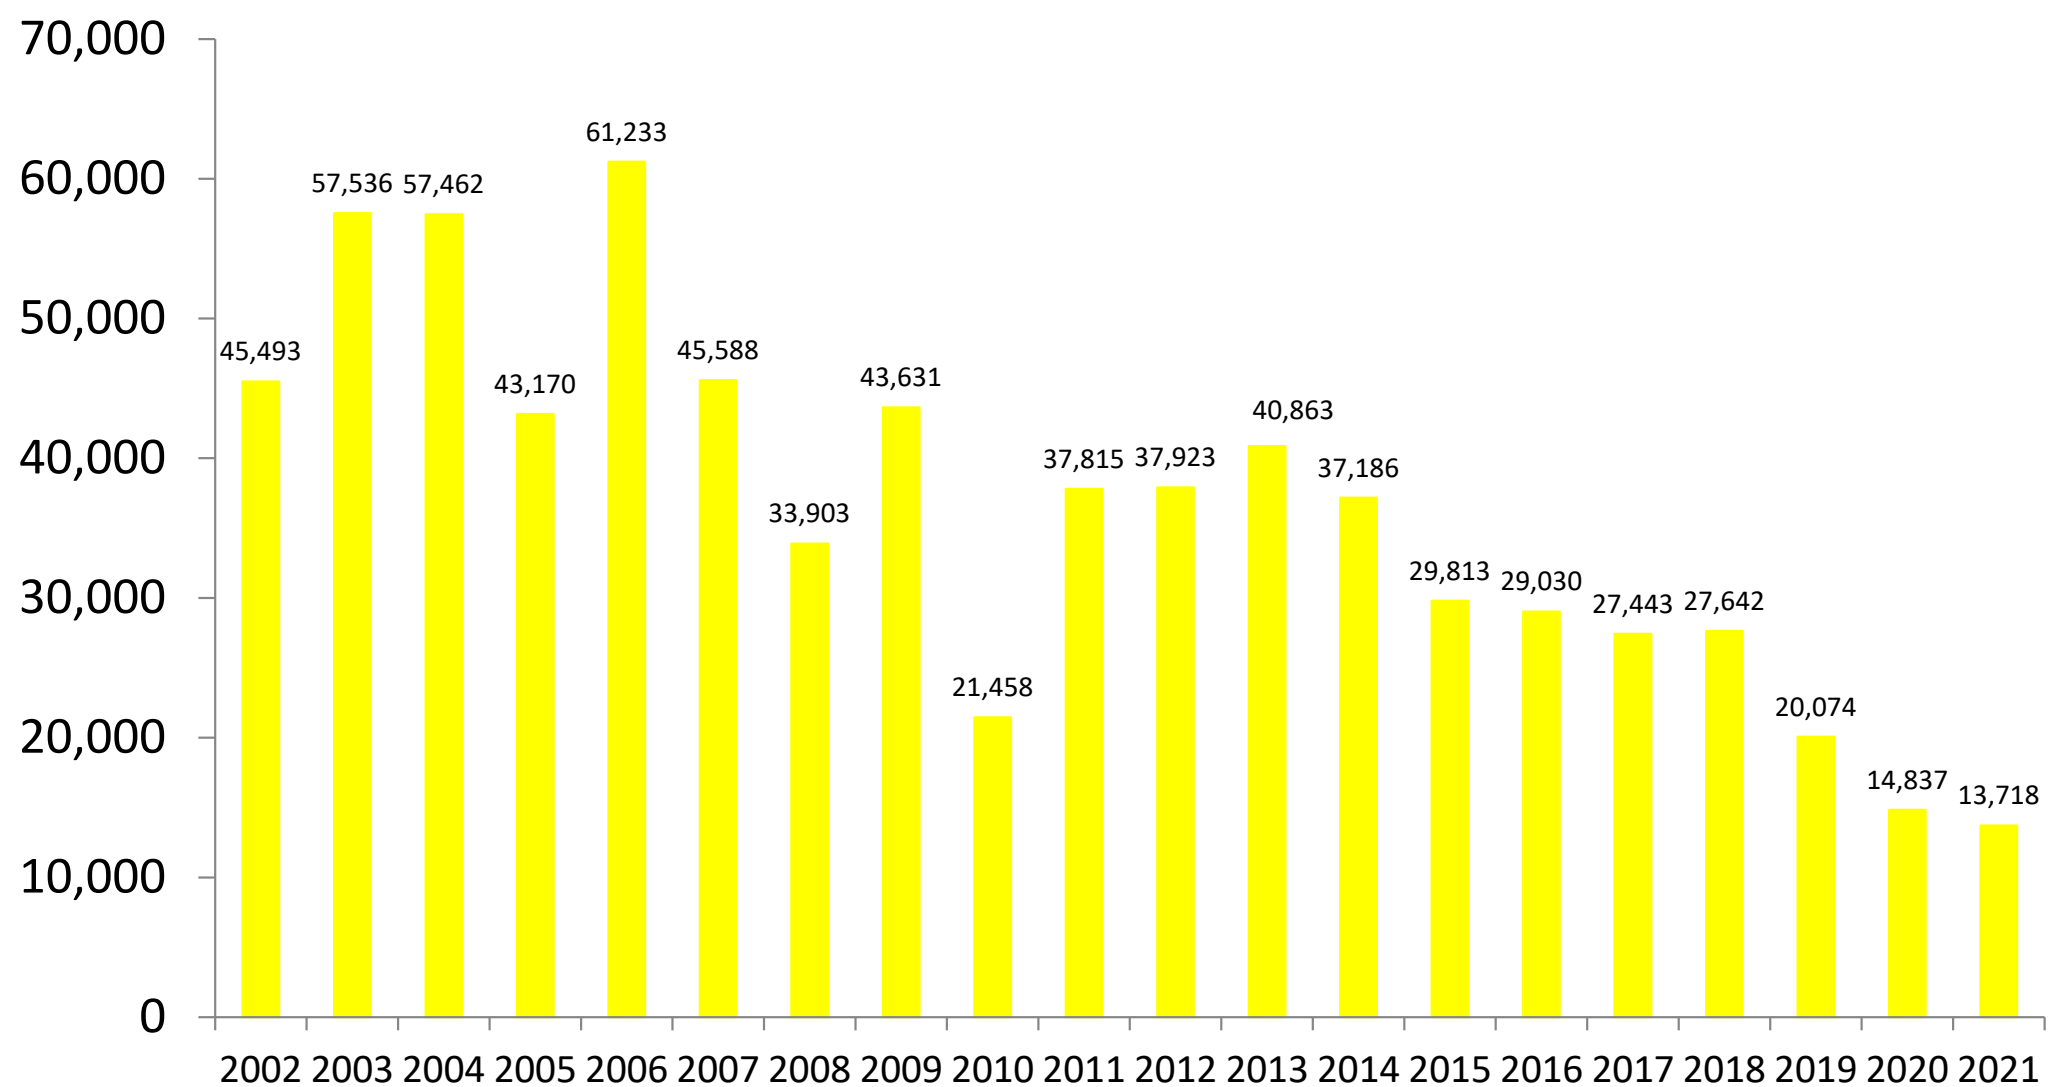

September average for the 2002-2020 period = 1,261,158 pounds

September Landings on the West Coast of Florida Are at Historical Averages

West Coast of Florida Landings, September 2002-2021 (thousands of pounds, HLSO-weight)

September average for the 2002-2020 period = 270,972 pounds

September Landings in Mississippi Were 24.2% Below Historical Averages

Mississippi Landings, September 2002-2021 (thousands of pounds, HLSO-weight)

September average for the 2002-2020 period = 527,044 pounds

September Landings in the Gulf Were 50.7% Below Historical Averages

Gulf Landings, September 2002-2021 (thousands of pounds, HLSO-weight)

September average for the 2002-2020 period = 12,335,342 pounds

2021 Landings in Louisiana Are 63.4% Below Historical Averages

Louisiana Landings, January-September 2002-2021 (thousands of pounds, HLSO-weight)

January-September average for the 2002-2020 period = 37,478,853 pounds