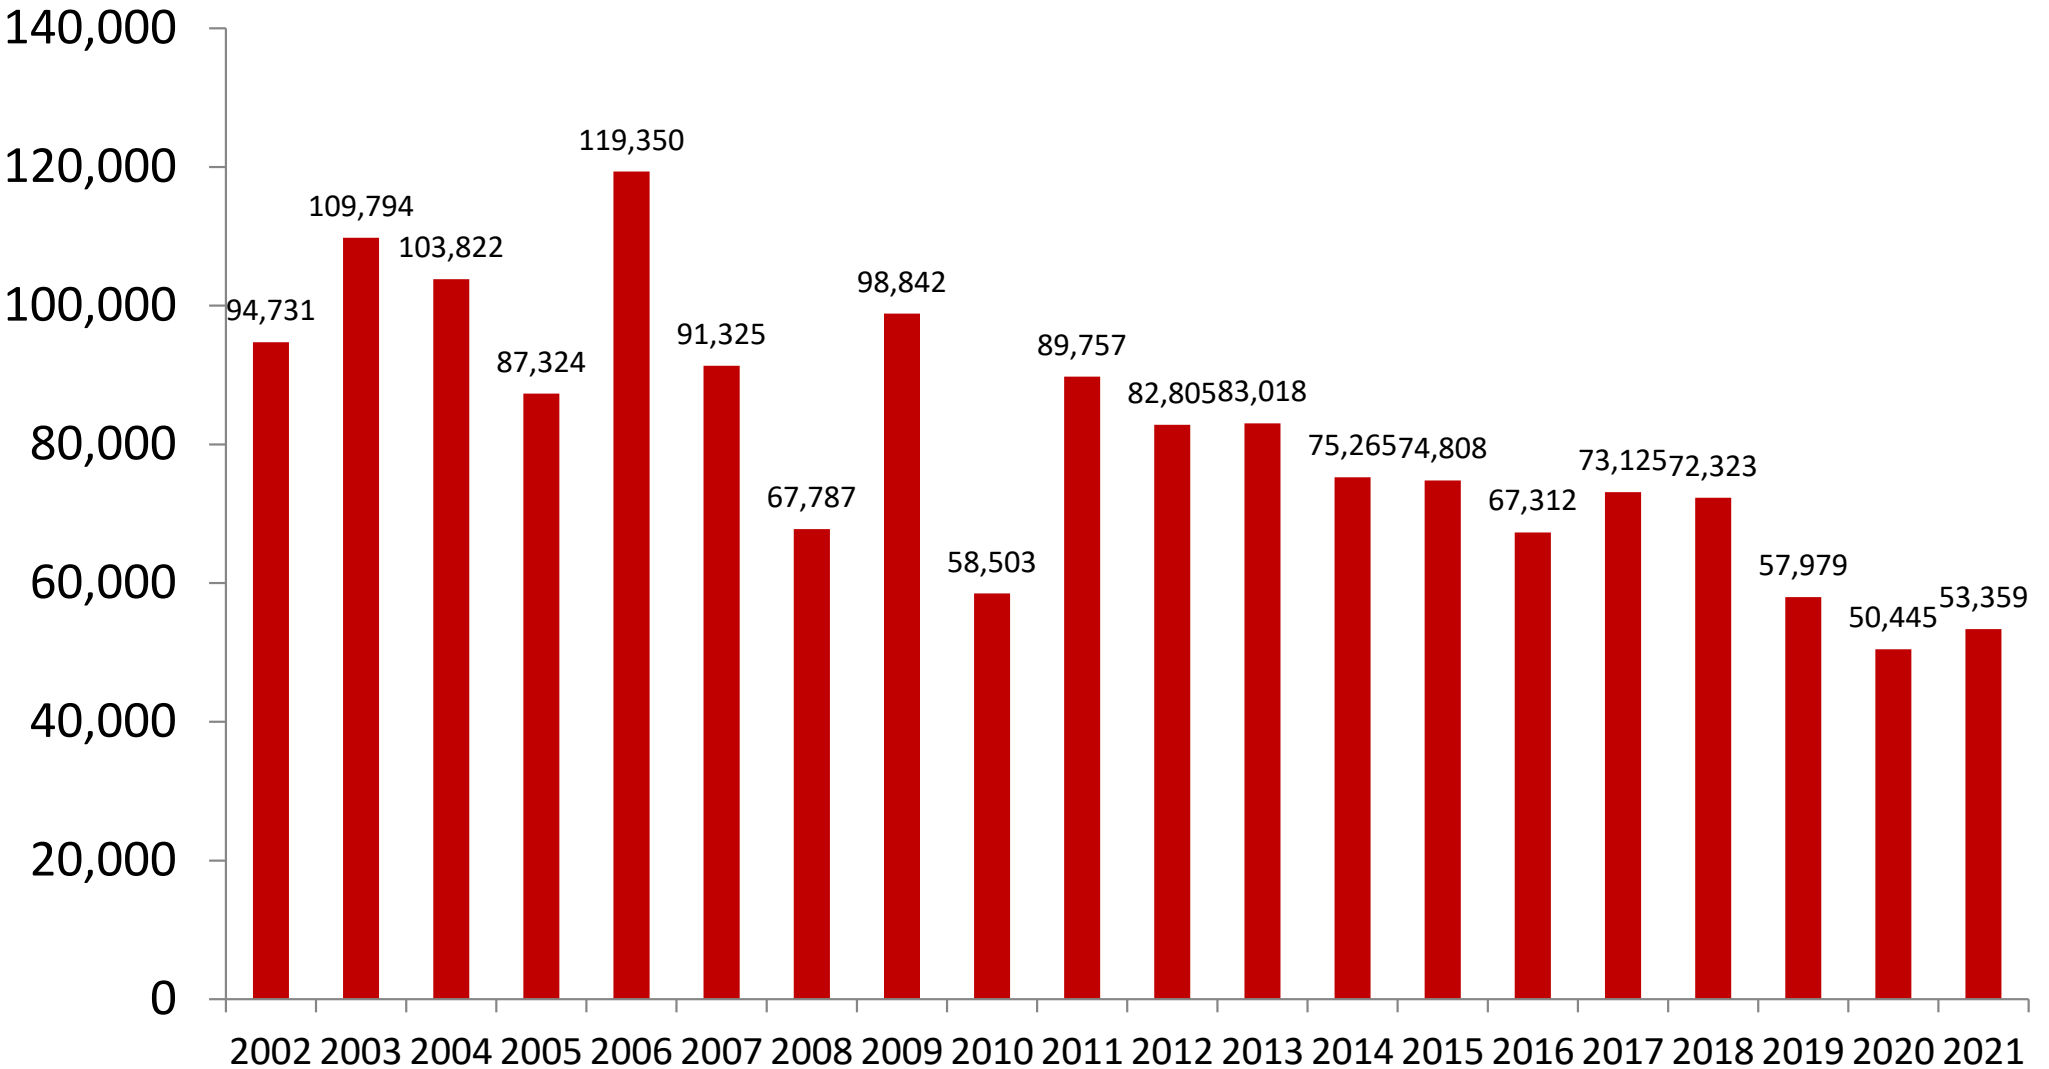

2021 Landings in Alabama Are 13.7% Above Historical Averages

Alabama Landings, January-September 2002-2021 (thousands of pounds, HLSO-weight)

January-September average for the 2002-2020 period = 7,793,790 pounds

2021 Landings on the West Coast of Florida Are 38.7% Below Historical Averages

West Coast of Florida Landings, January-September 2002-2021 (thousands of pounds, HLSO-weight)

January-September average for the 2002-2020 period = 4,578,479 pounds

2021 Landings in Mississippi Are 49.0% Below Historical Averages

Mississippi Landings, January-September 2002-2021 (thousands of pounds, HLSO-weight)

January-September average for the 2002-2020 period = 4,535,532 pounds

2021 Landings in the Gulf Are 34.9% Below Historical Averages

Gulf Landings, January-September 2002-2021 (thousands of pounds, HLSO-weight)

January-September average for the 2002-2020 period = 82,016,574 pounds