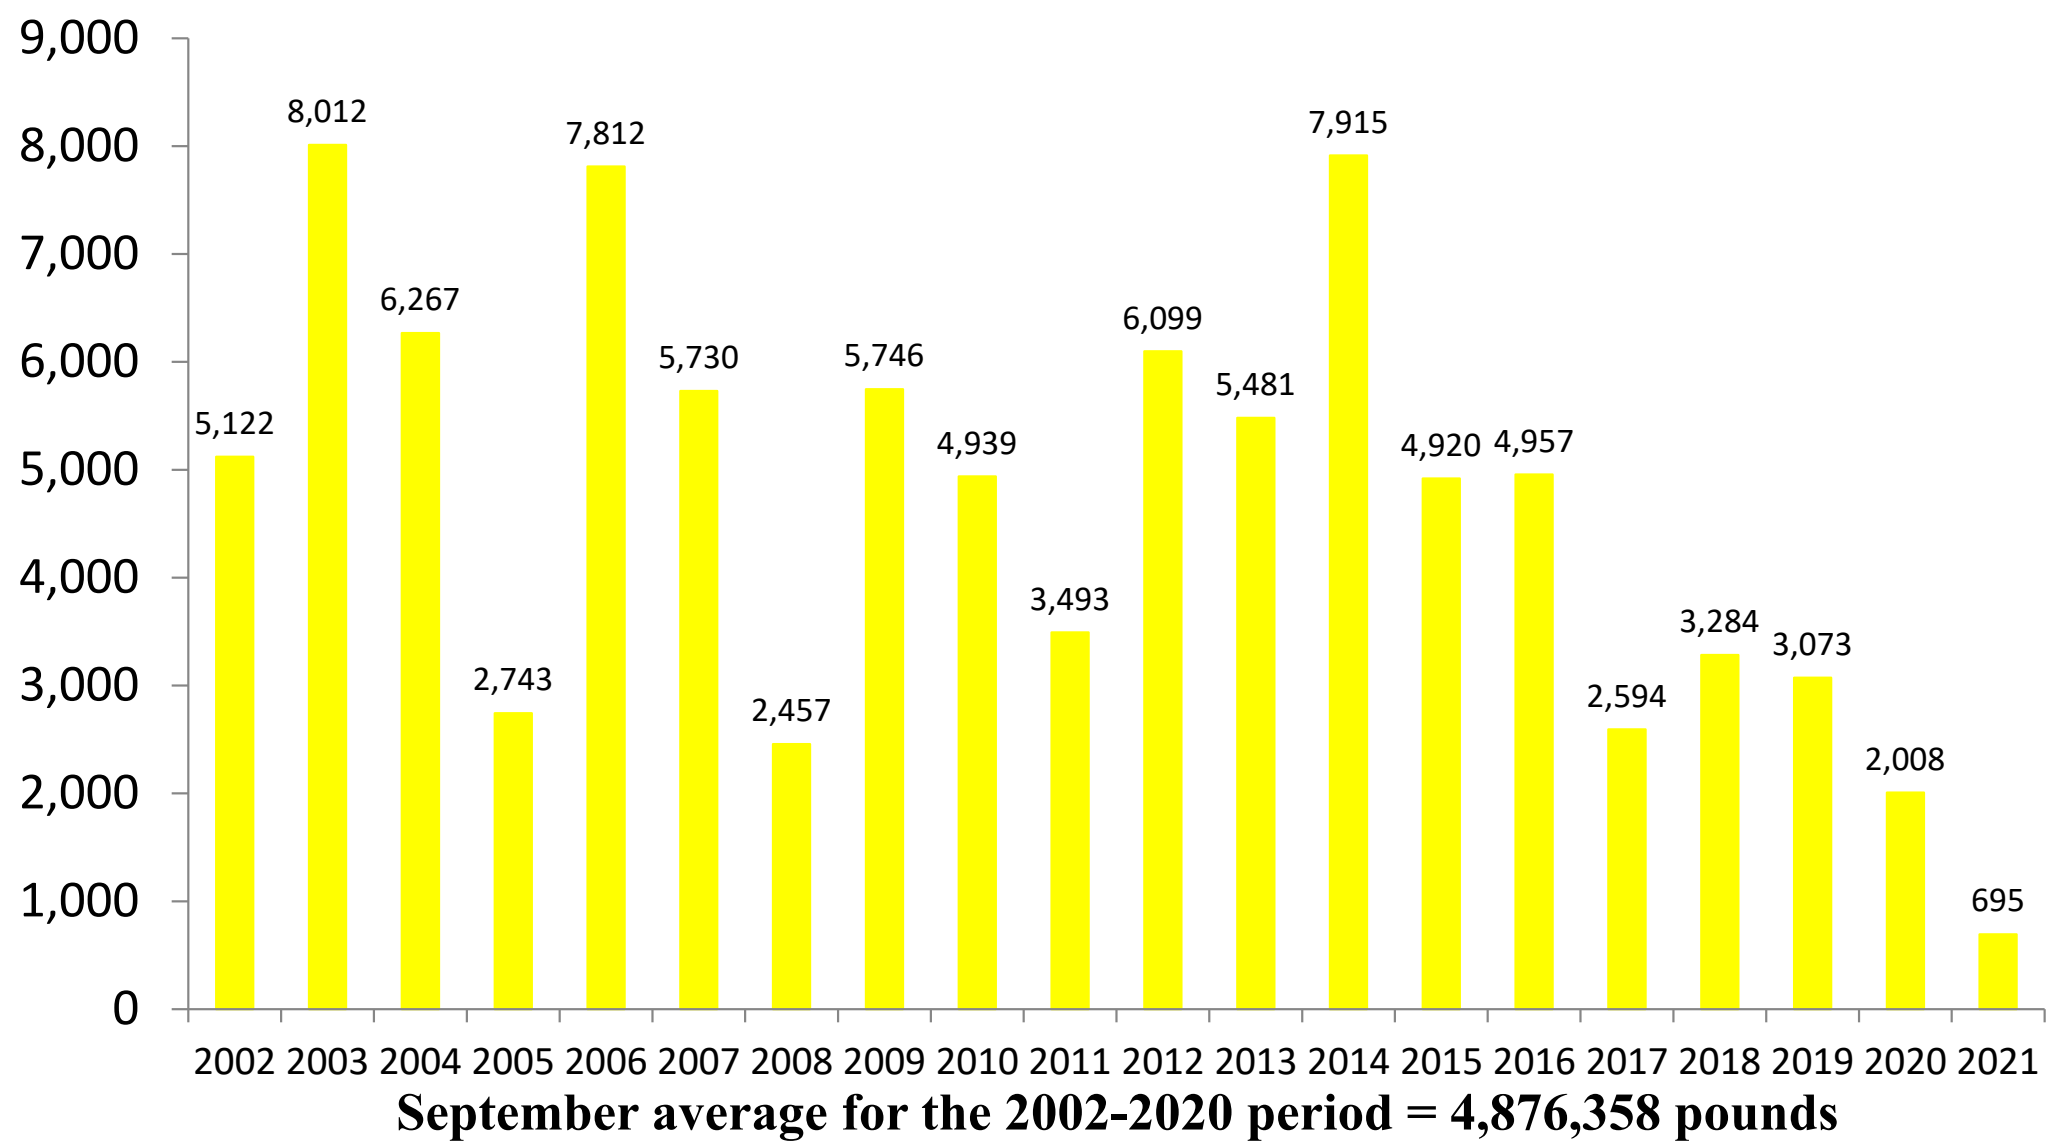

September Landings in Louisiana Were 85.8% Below Historical Averages

Louisiana Landings, September 2002-2021 (thousands of pounds, HLSO-weight)

September Landings in Texas Were 34.9% Below Historical Averages

Texas Landings, September 2002-2021 (thousands of pounds, HLSO-weight)

September average for the 2002-2020 period = 5,441,811 pounds

September Landings in Alabama Were 6.5% Below Historical Averages

Alabama Landings, September 2002-2021 (thousands of pounds, HLSO-weight)

September average for the 2002-2020 period = 1,261,158 pounds

September Landings on the West Coast of Florida Are at Historical Averages

West Coast of Florida Landings, September 2002-2021 (thousands of pounds, HLSO-weight)

September average for the 2002-2020 period = 527,044 pounds

September Landings in the Gulf Were 50.7% Below Historical Averages

Gulf Landings, September 2002-2021 (thousands of pounds, HLSO-weight)

September average for the 2002-2020 period = 12,335,342 pounds