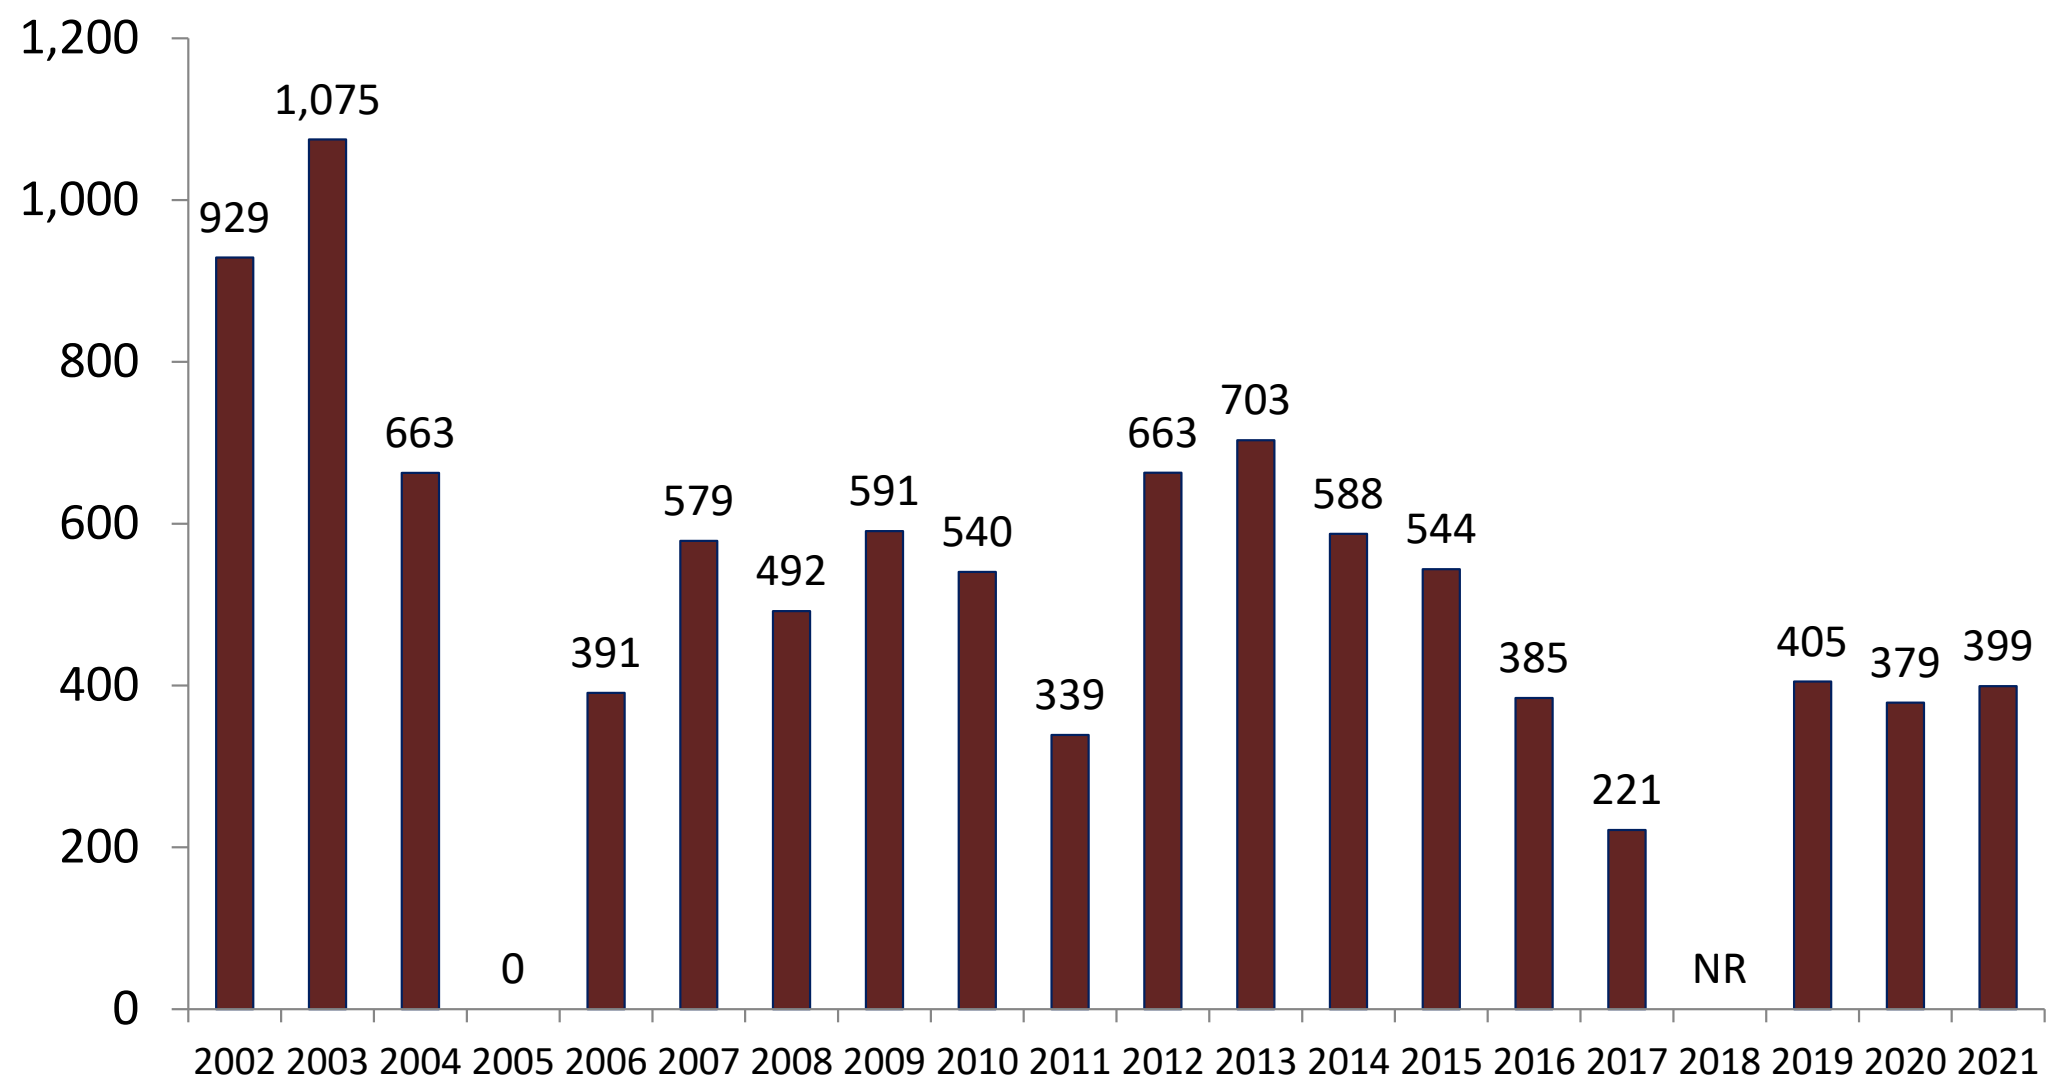

Texas Landings, September 2002-2021 (thousands of pounds, HLSO-weight)

September average for the 2002-2020 period = 5,441,811 pounds

September Landings in Alabama Were 6.5% Below Historical Averages

Alabama Landings, September 2002-2021 (thousands of pounds, HLSO-weight)

September average for the 2002-2020 period = 1,261,158 pounds

September Landings on the West Coast of Florida Are at Historical Averages

West Coast of Florida Landings, September 2002-2021 (thousands of pounds, HLSO-weight)

September average for the 2002-2020 period = 270,972 pounds

September Landings in Mississippi Were 24.2% Below Historical Averages

Mississippi Landings, September 2002-2021 (thousands of pounds, HLSO-weight)

September average for the 2002-2020 period = 527,044 pounds

September Landings in the Gulf Were 50.7% Below Historical Averages

Gulf Landings, September 2002-2021 (thousands of pounds, HLSO-weight)

September average for the 2002-2020 period = 12,335,342 pounds