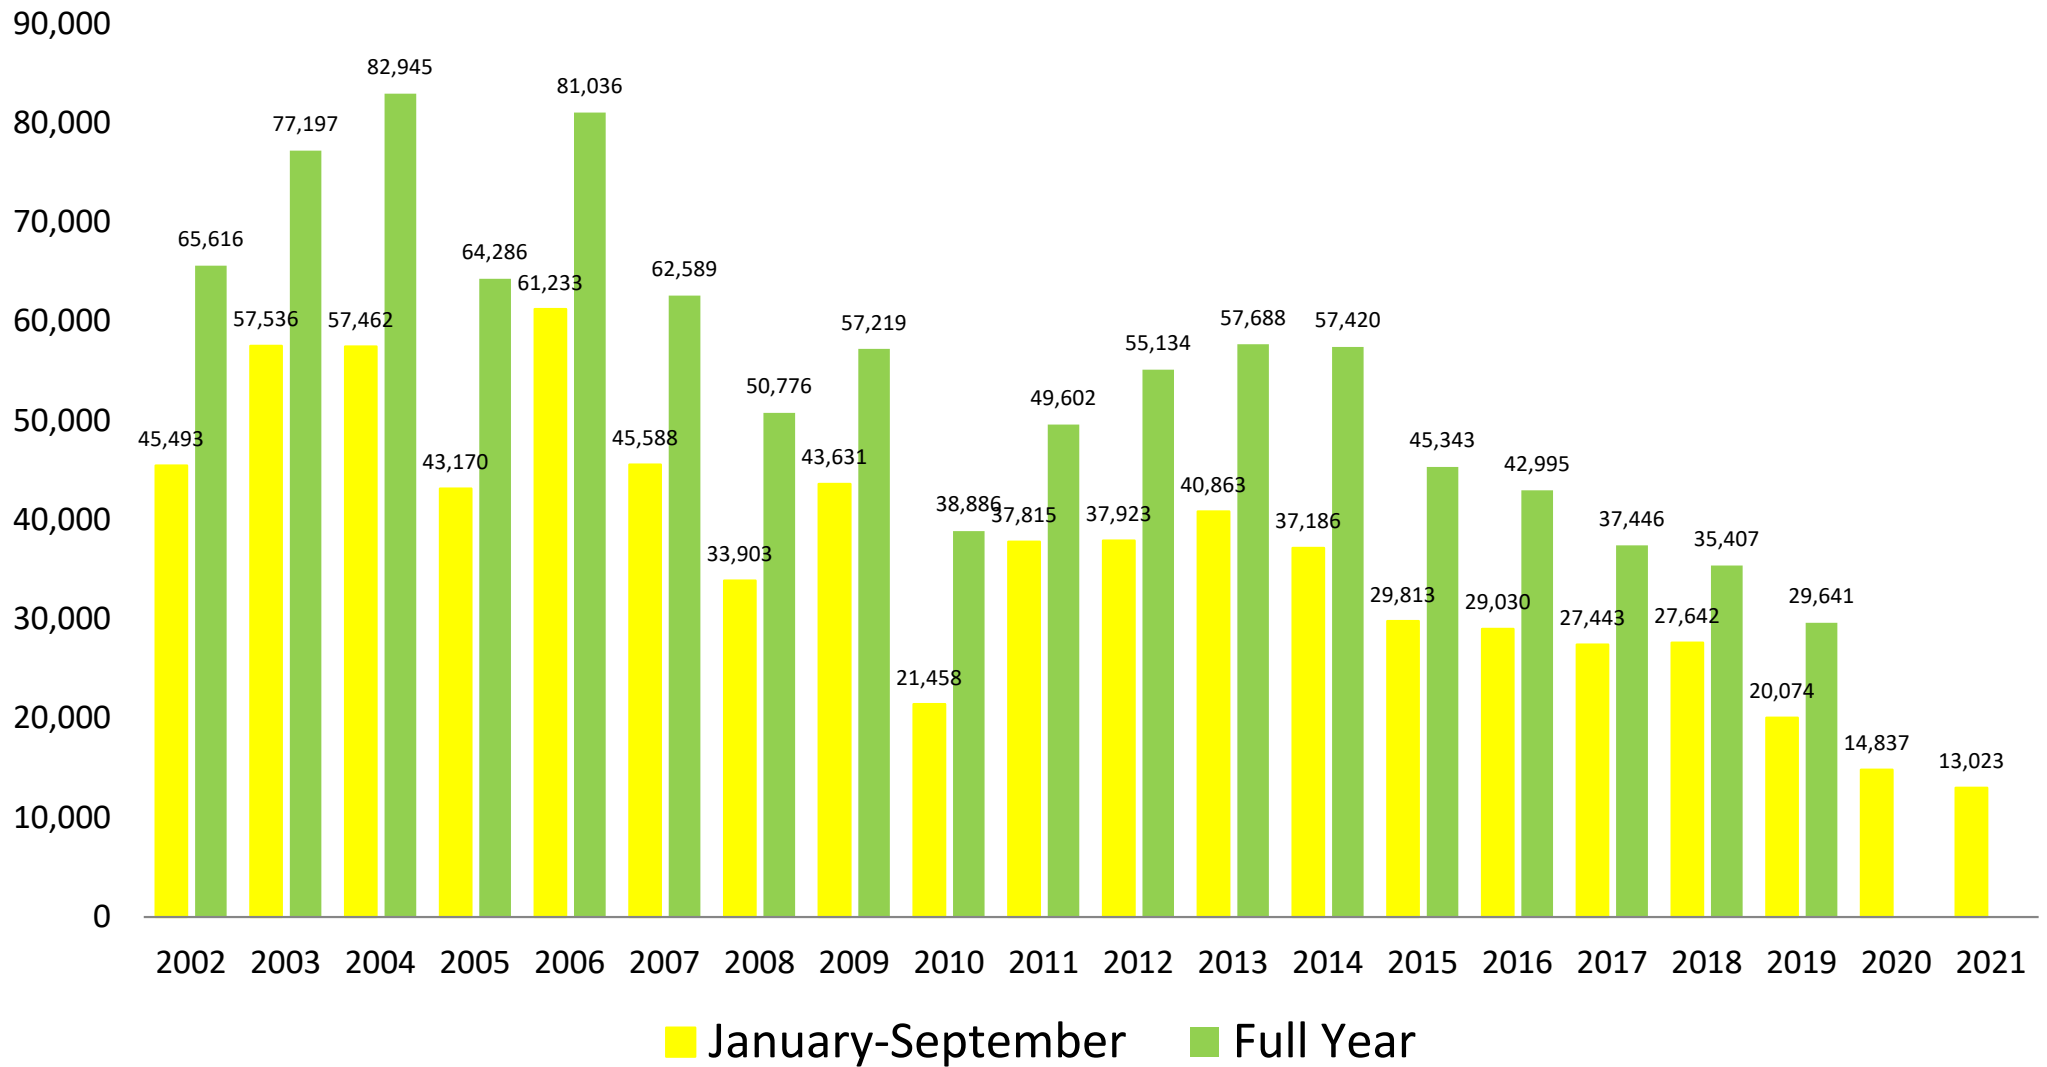

Landings in January-September Account for Between 55 and 78 Percent of the Total Louisiana Annual Harvest

Louisiana Landings, 2002-2021 (thousands of pounds, HLSO-weight)