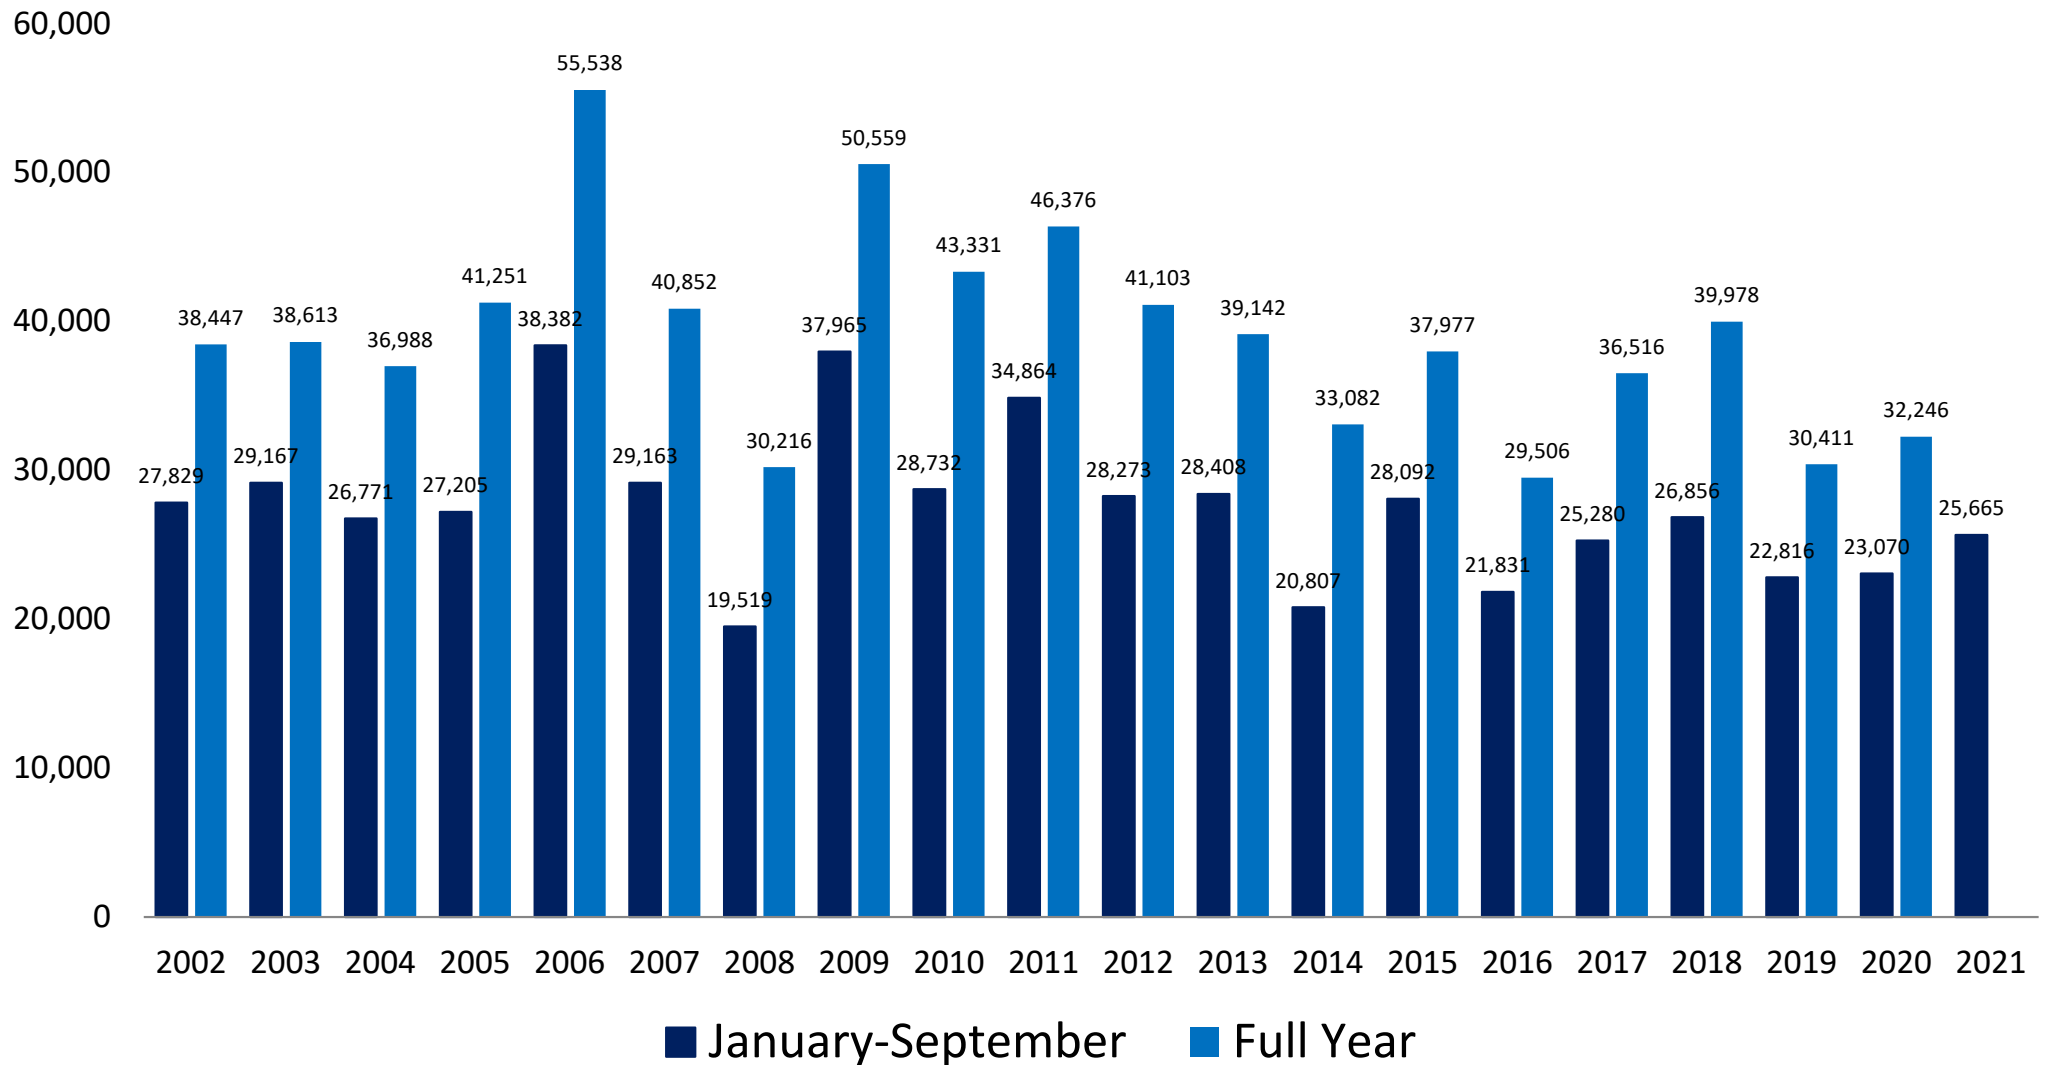

Landings in January-September Account for Between 63 and 76 Percent of the Total Texas Annual Harvest

Texas Landings, 2002-2021 (thousands of pounds, HLSO-weight)