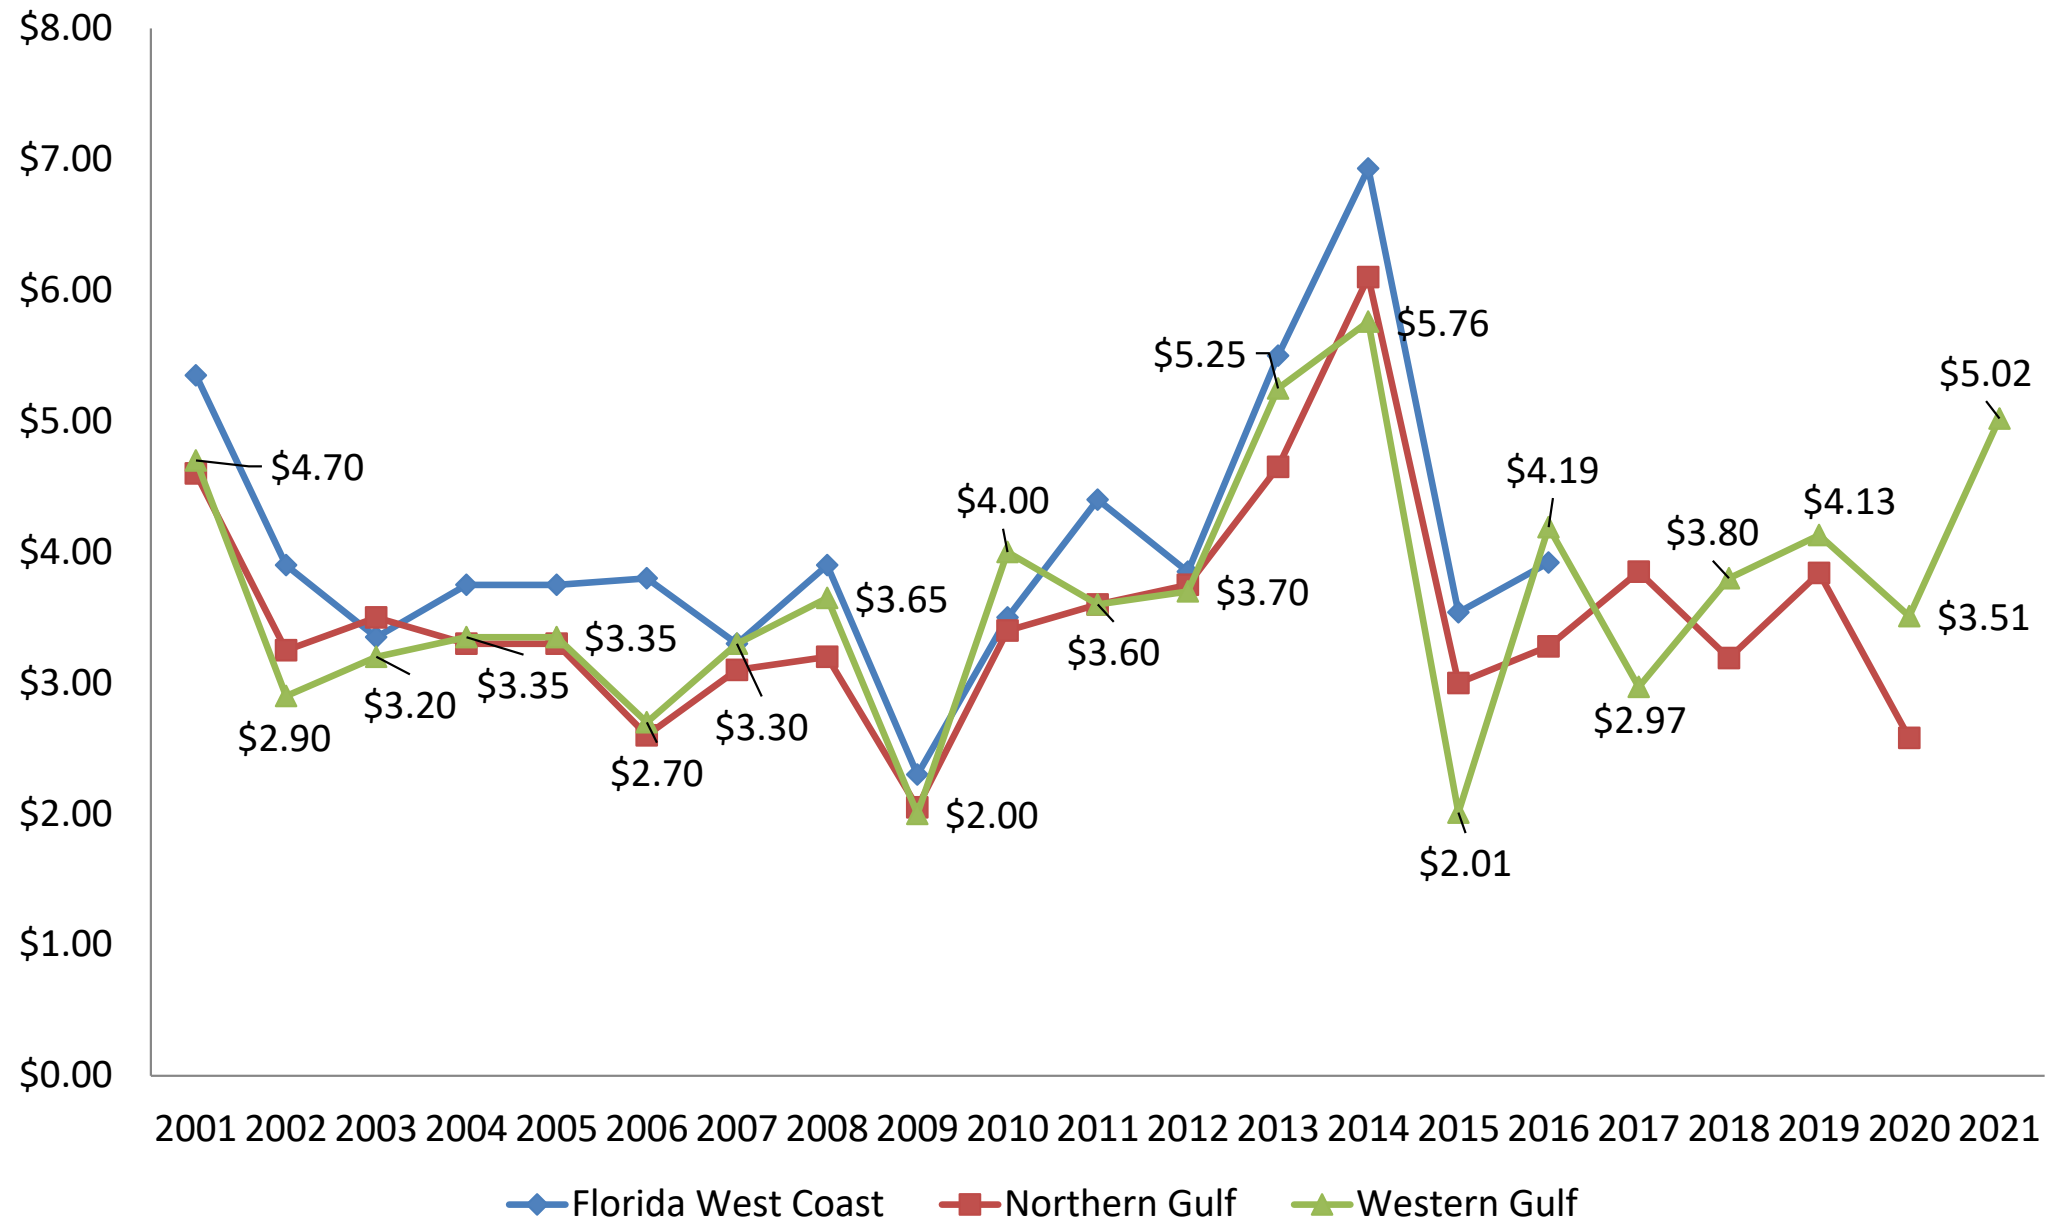

Mississippi Landings, 2002-2021 (thousands of pounds, HLSO-weight)

Landings in January-September Account for Between 61 and 76 Percent of the Total Gulf Annual Harvest

Gulf Landings, 2002-2021 (thousands of pounds, HLSO-weight)

September Ex-Vessel Prices 2001-2021 (U15)

September Ex-Vessel Prices 2001-2021 (26-30)

September Ex-Vessel Prices 2001-2021 (41-50)