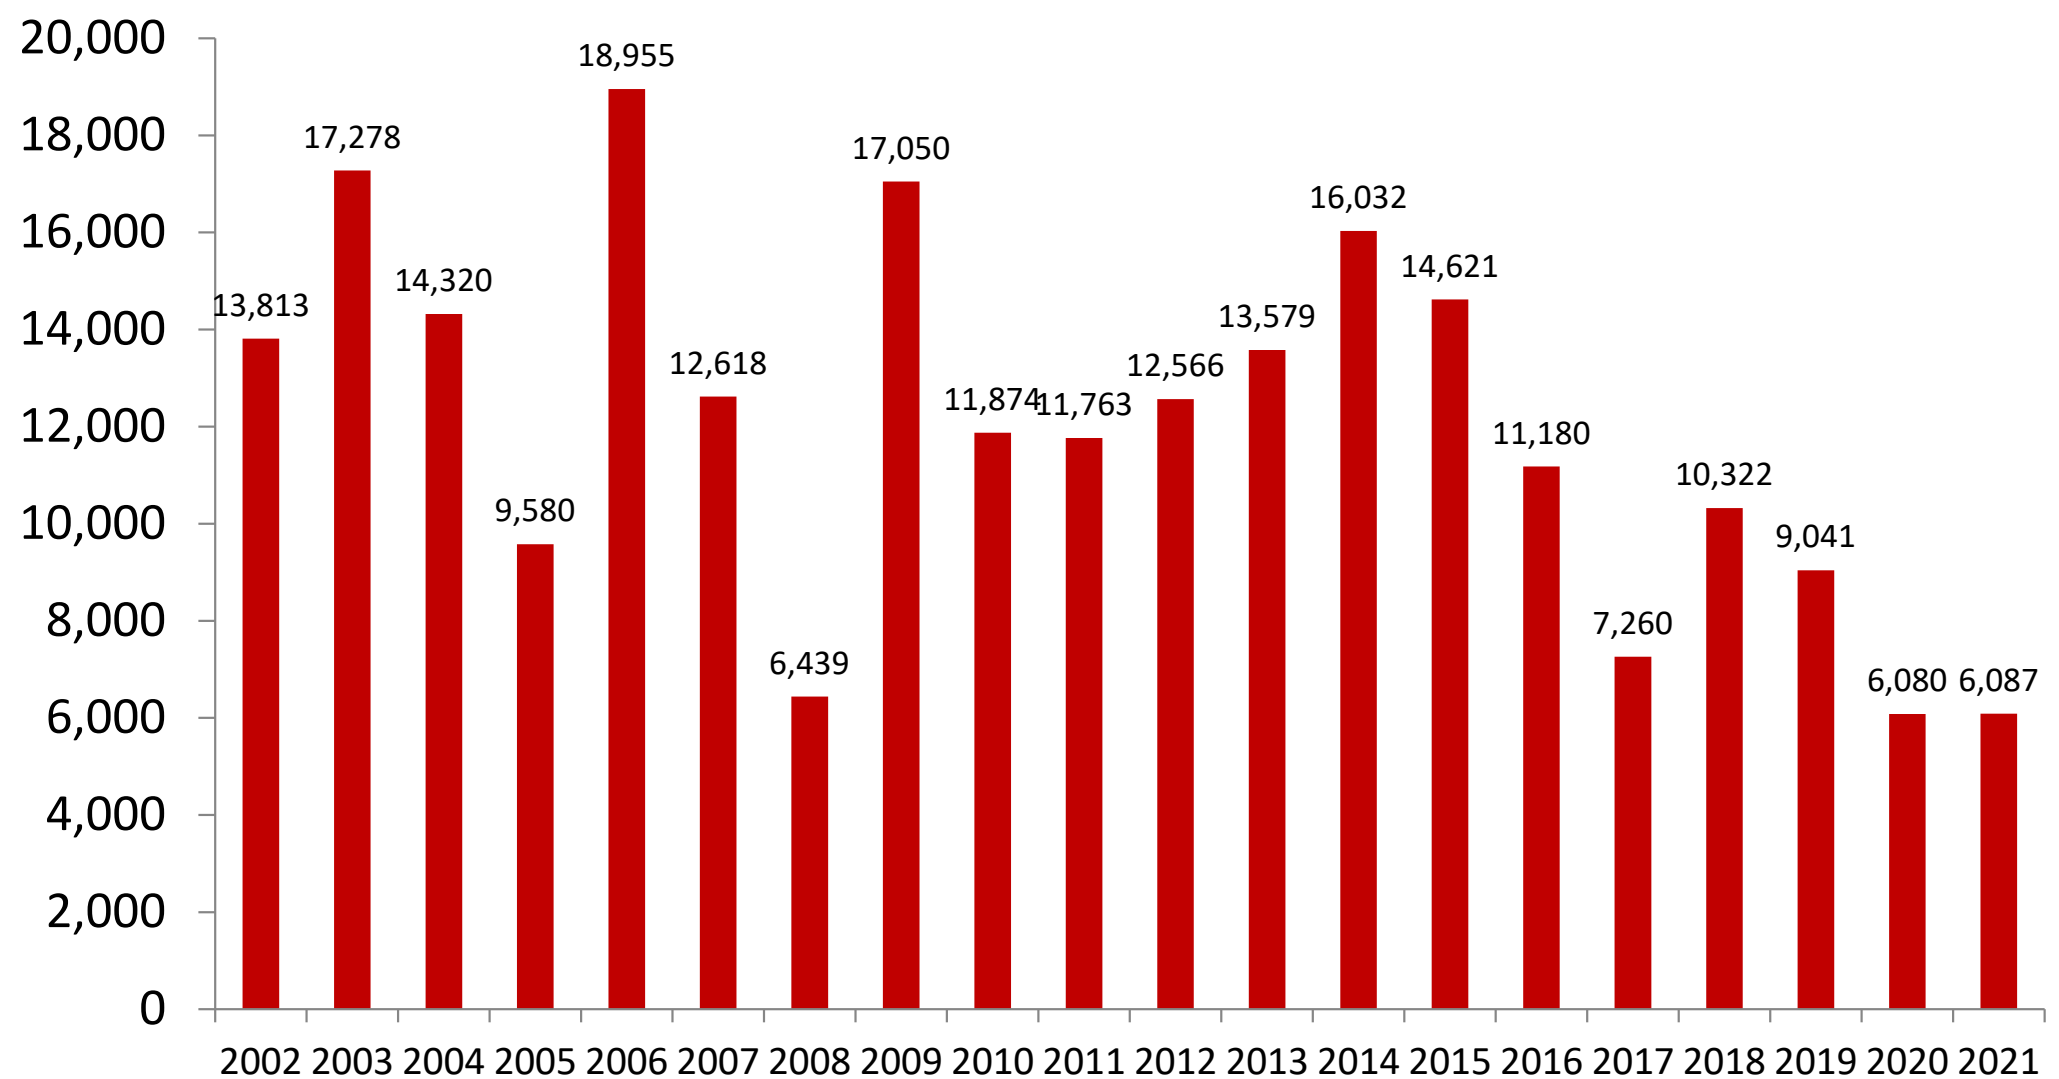

Texas Landings, September 2002-2021 (thousands of pounds, HLSO-weight)

September average for the 2002-2020 period = 5,441,811 pounds

September Landings in Alabama Were 6.5% Below Historical Averages

Alabama Landings, September 2002-2021 (thousands of pounds, HLSO-weight)

September average for the 2002-2020 period = 1,261,158 pounds

September Landings on the West Coast of Florida Are at Historical Averages

West Coast of Florida Landings, September 2002-2021 (thousands of pounds, HLSO-weight)

September average for the 2002-2020 period = 270,972 pounds

September Landings in Mississippi Were 24.2% Below Historical Averages

Mississippi Landings, September 2002-2021 (thousands of pounds, HLSO-weight)

September average for the 2002-2020 period = 527,044 pounds

September Landings in the Gulf Were 50.7% Below Historical Averages

Gulf Landings, September 2002-2021 (thousands of pounds, HLSO-weight)

September average for the 2002-2020 period = 12,335,342 pounds