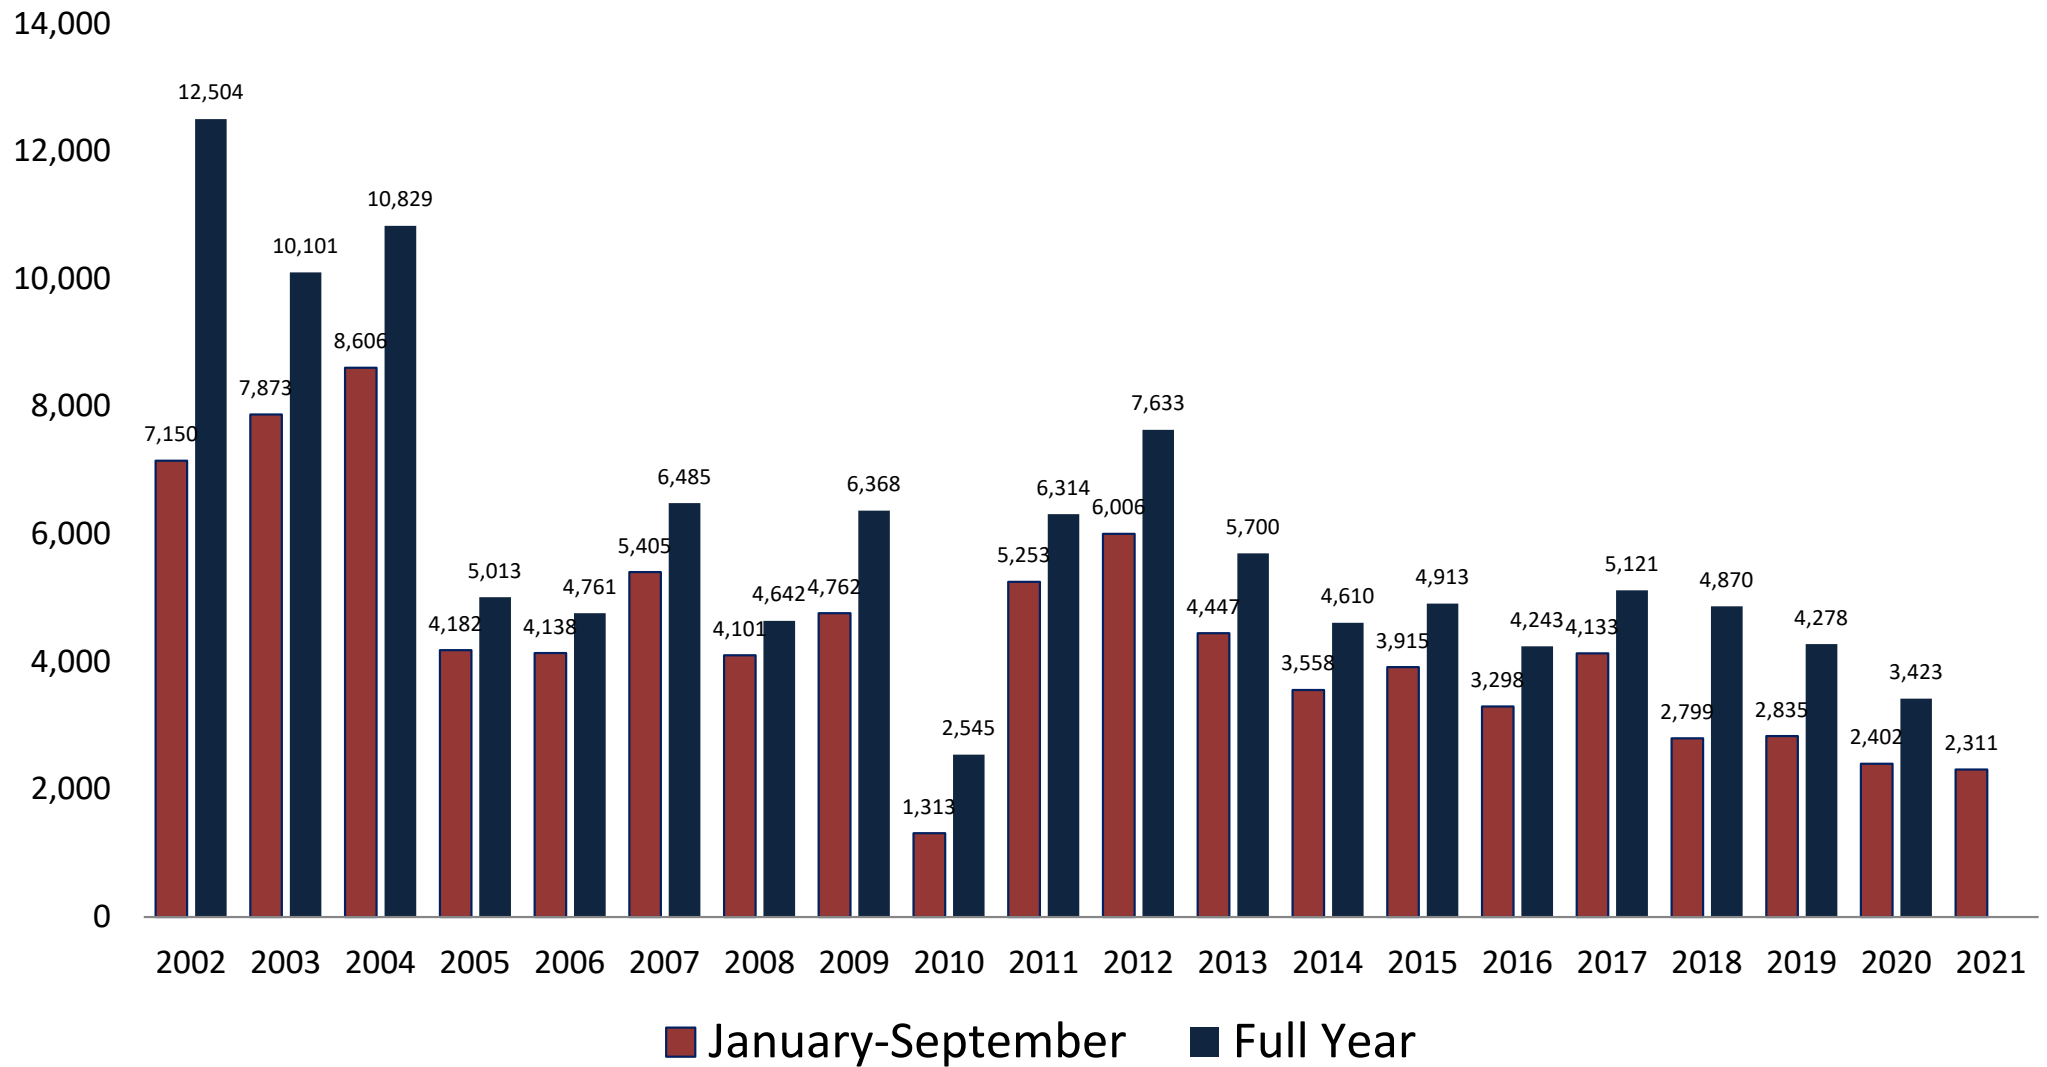

Texas Landings, 2002-2021 (thousands of pounds, HLSO-weight)

Landings in January-September Account for Between 49 and 84 Percent of the Total Alabama Annual Harvest

Alabama Landings, 2002-2021 (thousands of pounds, HLSO-weight)

Landings in January-September Account for Between 62 and 86 Percent of the Total Annual Harvest on the West Coast of Florida

W.C. Florida Landings, 2002-2021 (thousands of pounds, HLSO-weight)

Landings in January-September Account for Between 52 and 88 Percent of the Total Annual Harvest in Mississippi

Mississippi Landings, 2002-2021 (thousands of pounds, HLSO-weight)

Landings in January-September Account for Between 61 and 76 Percent of the Total Gulf Annual Harvest

Gulf Landings, 2002-2021 (thousands of pounds, HLSO-weight)

September Ex-Vessel Prices 2001-2021 (U15)

September Ex-Vessel Prices 2001-2021 (26-30)

September Ex-Vessel Prices 2001-2021 (41-50)