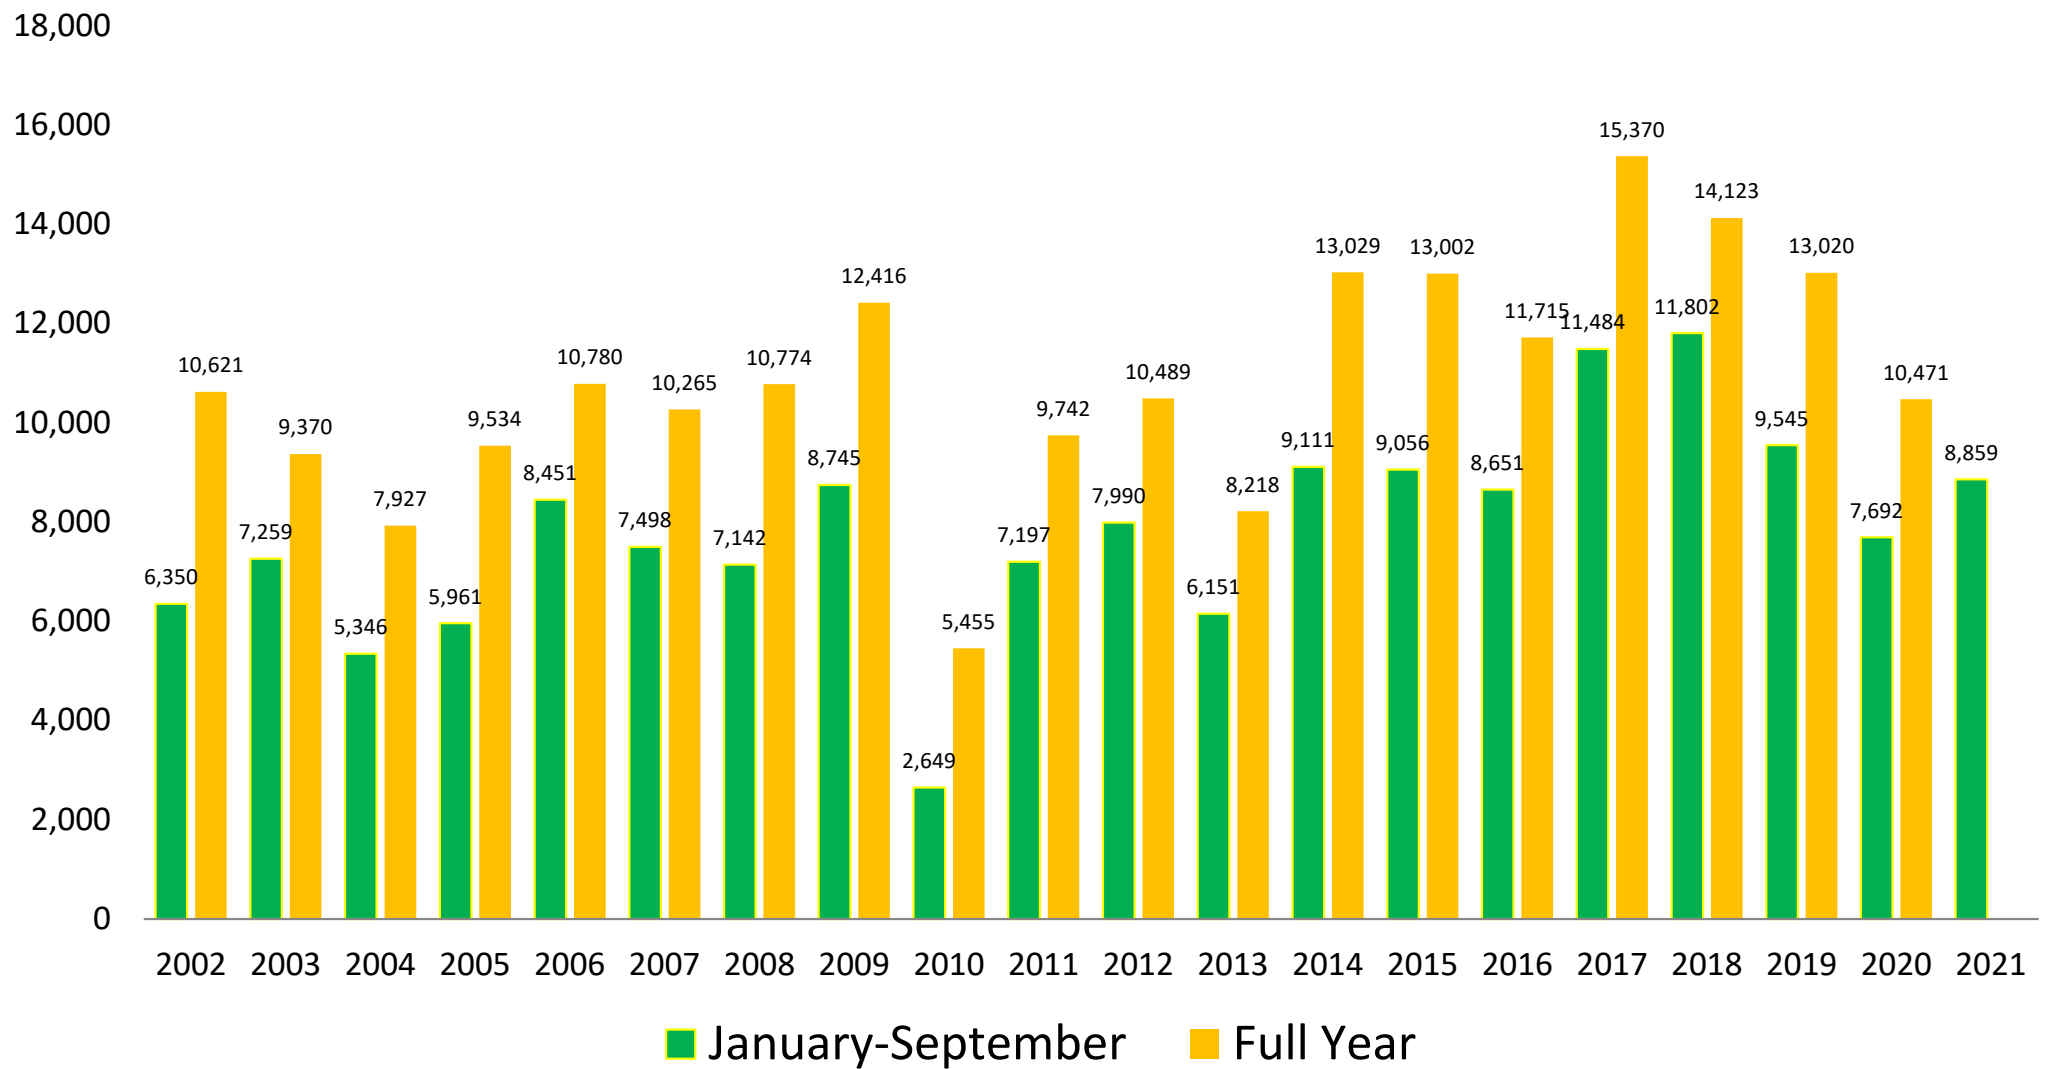

2021 Landings in the Gulf Are 34.9% Below Historical Averages

Gulf Landings, January-September 2002-2021 (thousands of pounds, HLSO-weight)

January-September average for the 2002-2020 period = 82,016,574 pounds

Landings in January-September Account for Between 55 and 78 Percent of the Total Louisiana Annual Harvest

Louisiana Landings, 2002-2021 (thousands of pounds, HLSO-weight)

Landings in January-September Account for Between 63 and 76 Percent of the Total Texas Annual Harvest

Texas Landings, 2002-2021 (thousands of pounds, HLSO-weight)

Landings in January-September Account for Between 49 and 84 Percent of the Total Alabama Annual Harvest

Alabama Landings, 2002-2021 (thousands of pounds, HLSO-weight)