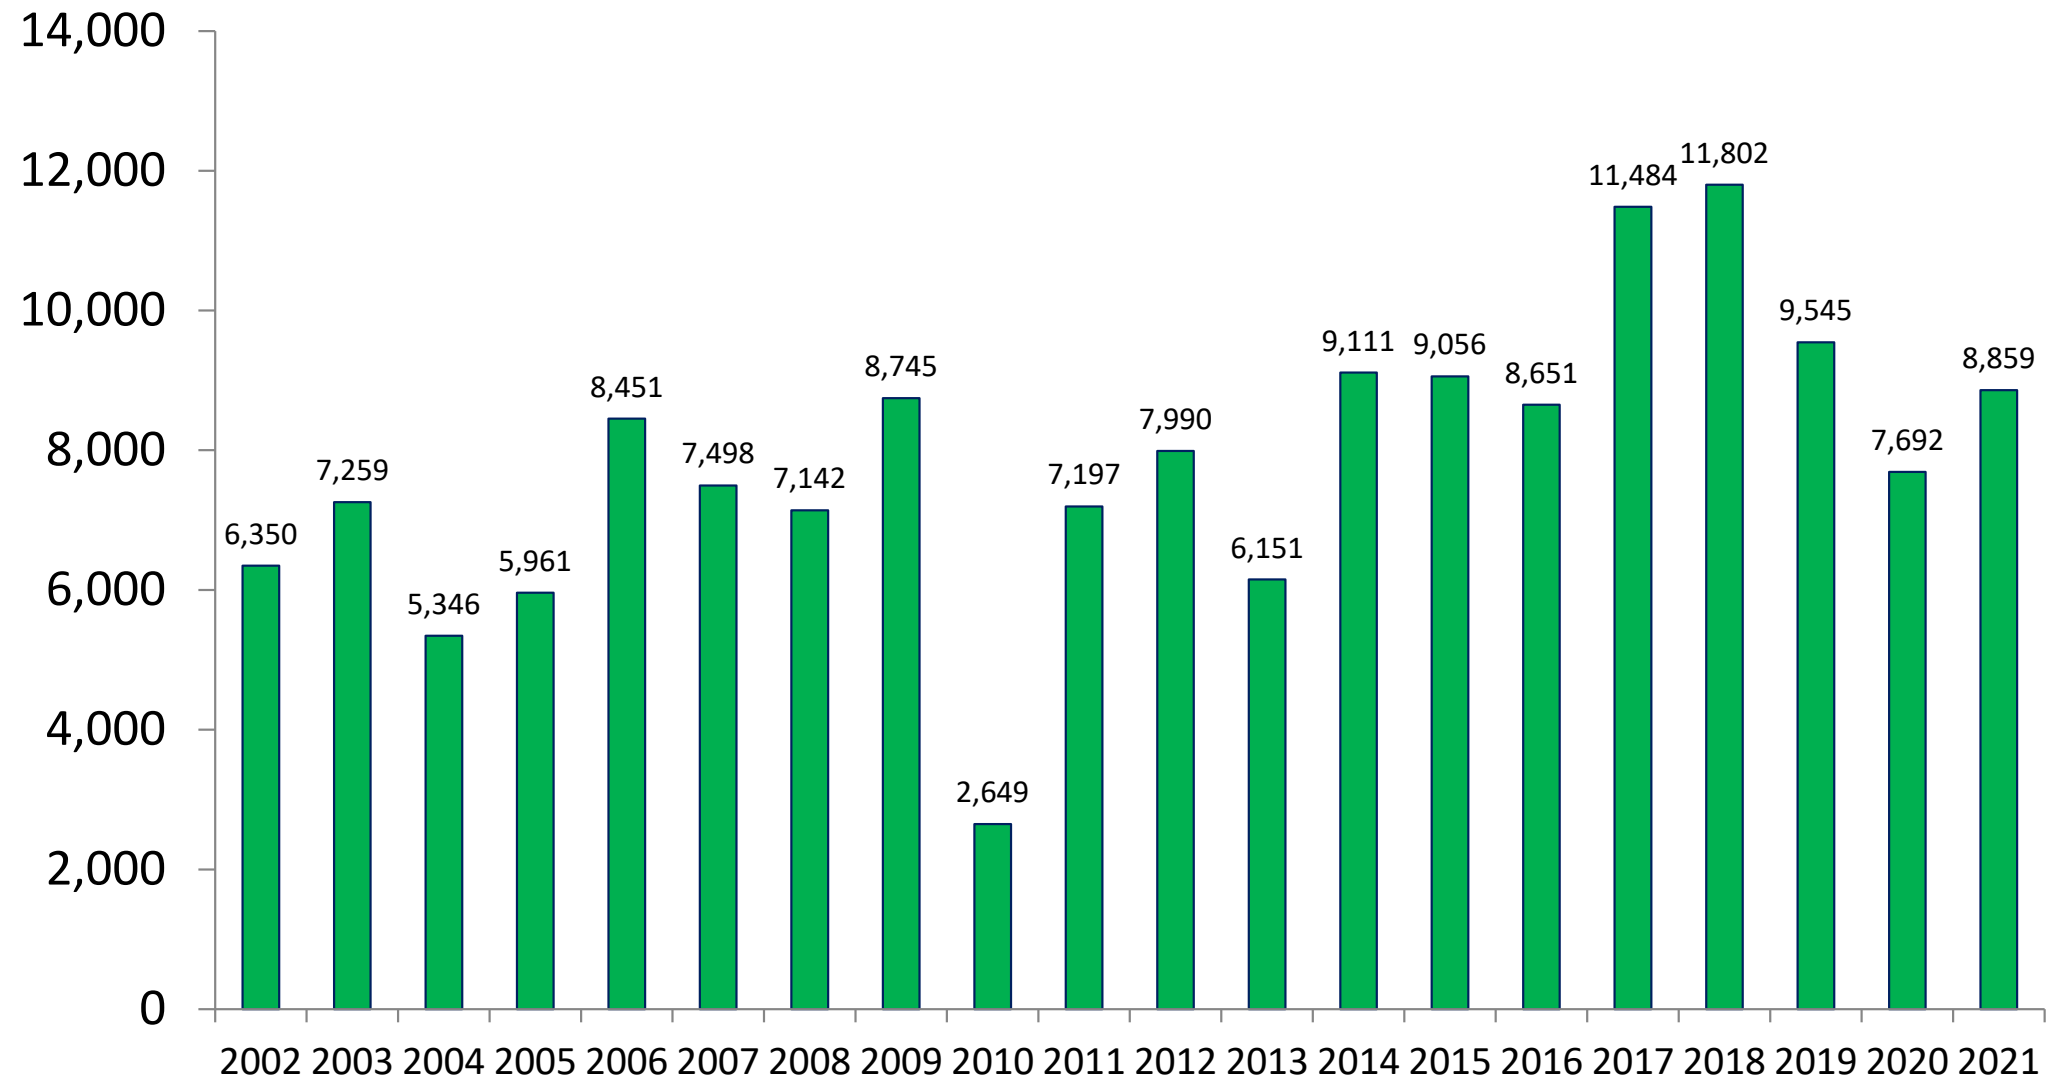

September average for the 2002-2020 period = 527,044 pounds

September Landings in the Gulf Were 50.7% Below Historical Averages

Gulf Landings, September 2002-2021 (thousands of pounds, HLSO-weight)

September average for the 2002-2020 period = 12,335,342 pounds

2021 Landings in Louisiana Are 63.4% Below Historical Averages

Louisiana Landings, January-September 2002-2021 (thousands of pounds, HLSO-weight)

January-September average for the 2002-2020 period = 37,478,853 pounds

2021 Landings in Texas Are 11.5% Below Historical Averages

Texas Landings, January-September 2002-2021 (thousands of pounds, HLSO-weight)

January-September average for the 2002-2020 period = 28,983,863 pounds

2021 Landings in Alabama Are 13.7% Above Historical Averages

Alabama Landings, January-September 2002-2021 (thousands of pounds, HLSO-weight)

January-September average for the 2002-2020 period = 7,793,790 pounds