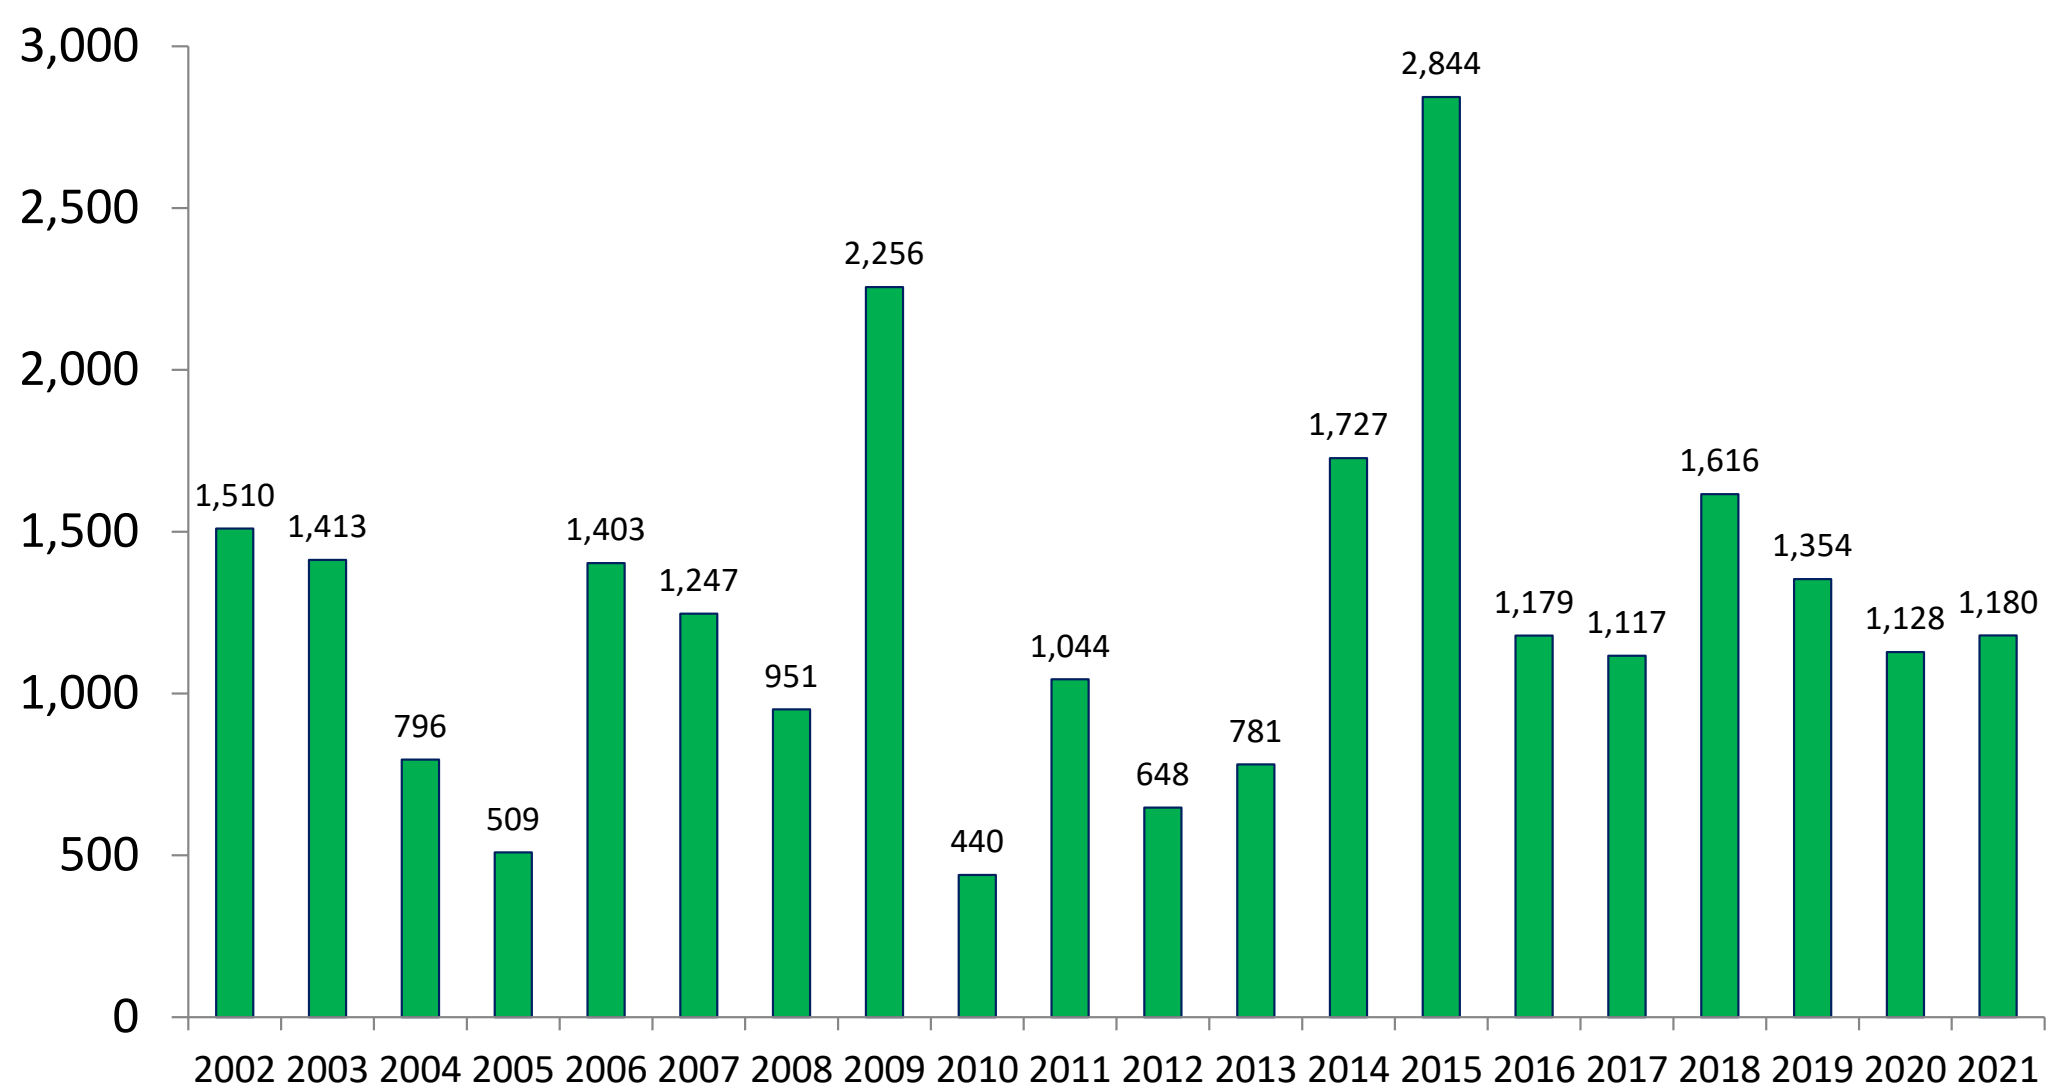

September Landings in Louisiana Were 85.8% Below Historical Averages

Louisiana Landings, September 2002-2021 (thousands of pounds, HLSO-weight)

September Landings in Texas Were 34.9% Below Historical Averages

Texas Landings, September 2002-2021 (thousands of pounds, HLSO-weight)

September average for the 2002-2020 period = 5,441,811 pounds

September Landings in Alabama Were 6.5% Below Historical Averages

Alabama Landings, September 2002-2021 (thousands of pounds, HLSO-weight)

September average for the 2002-2020 period = 1,261,158 pounds

September Landings on the West Coast of Florida Are at Historical Averages

West Coast of Florida Landings, September 2002-2021 (thousands of pounds, HLSO-weight)

September average for the 2002-2020 period = 527,044 pounds

September Landings in the Gulf Were 50.7% Below Historical Averages

Gulf Landings, September 2002-2021 (thousands of pounds, HLSO-weight)

September average for the 2002-2020 period = 12,335,342 pounds