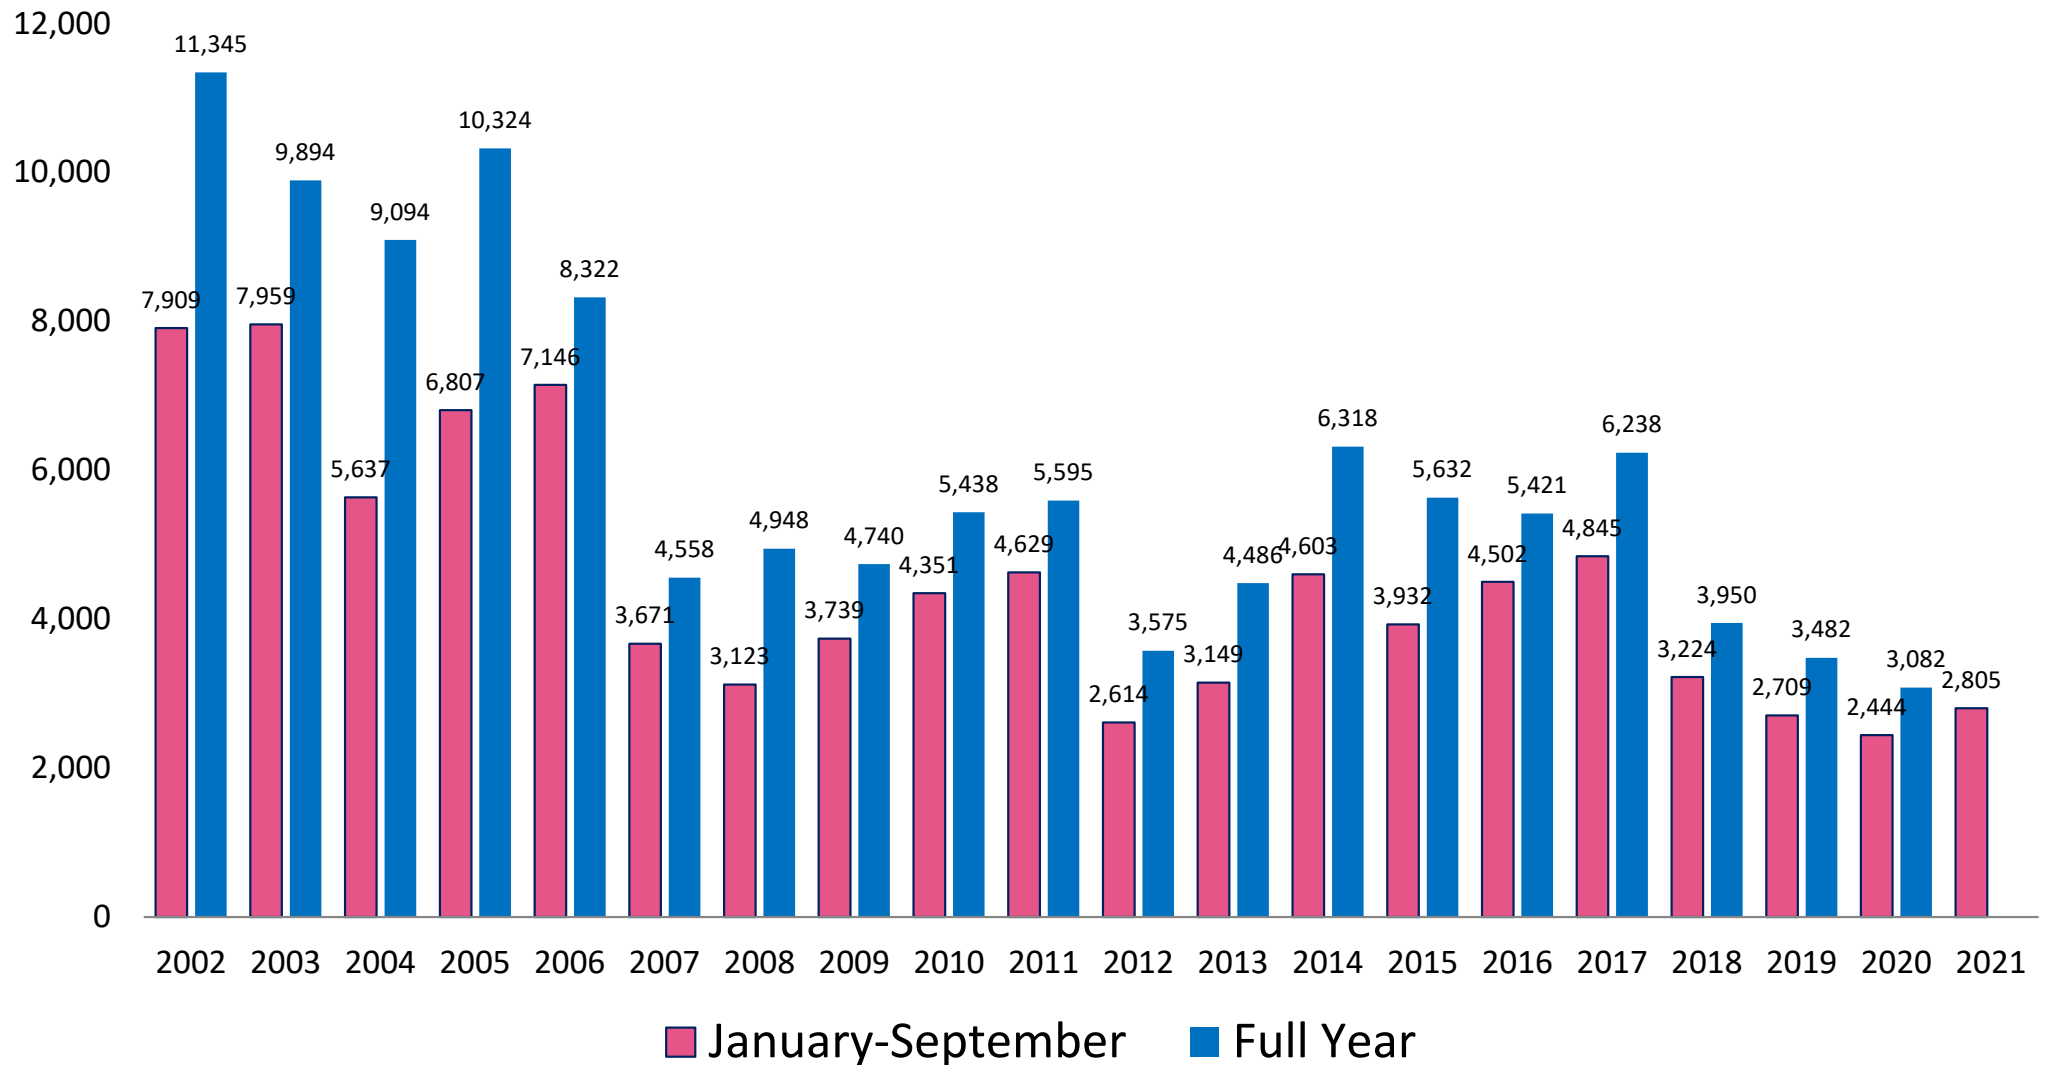

Landings in January-September Account for Between 62 and 86 Percent of the Total Annual Harvest on the West Coast of Florida

W.C. Florida Landings, 2002-2021 (thousands of pounds, HLSO-weight)